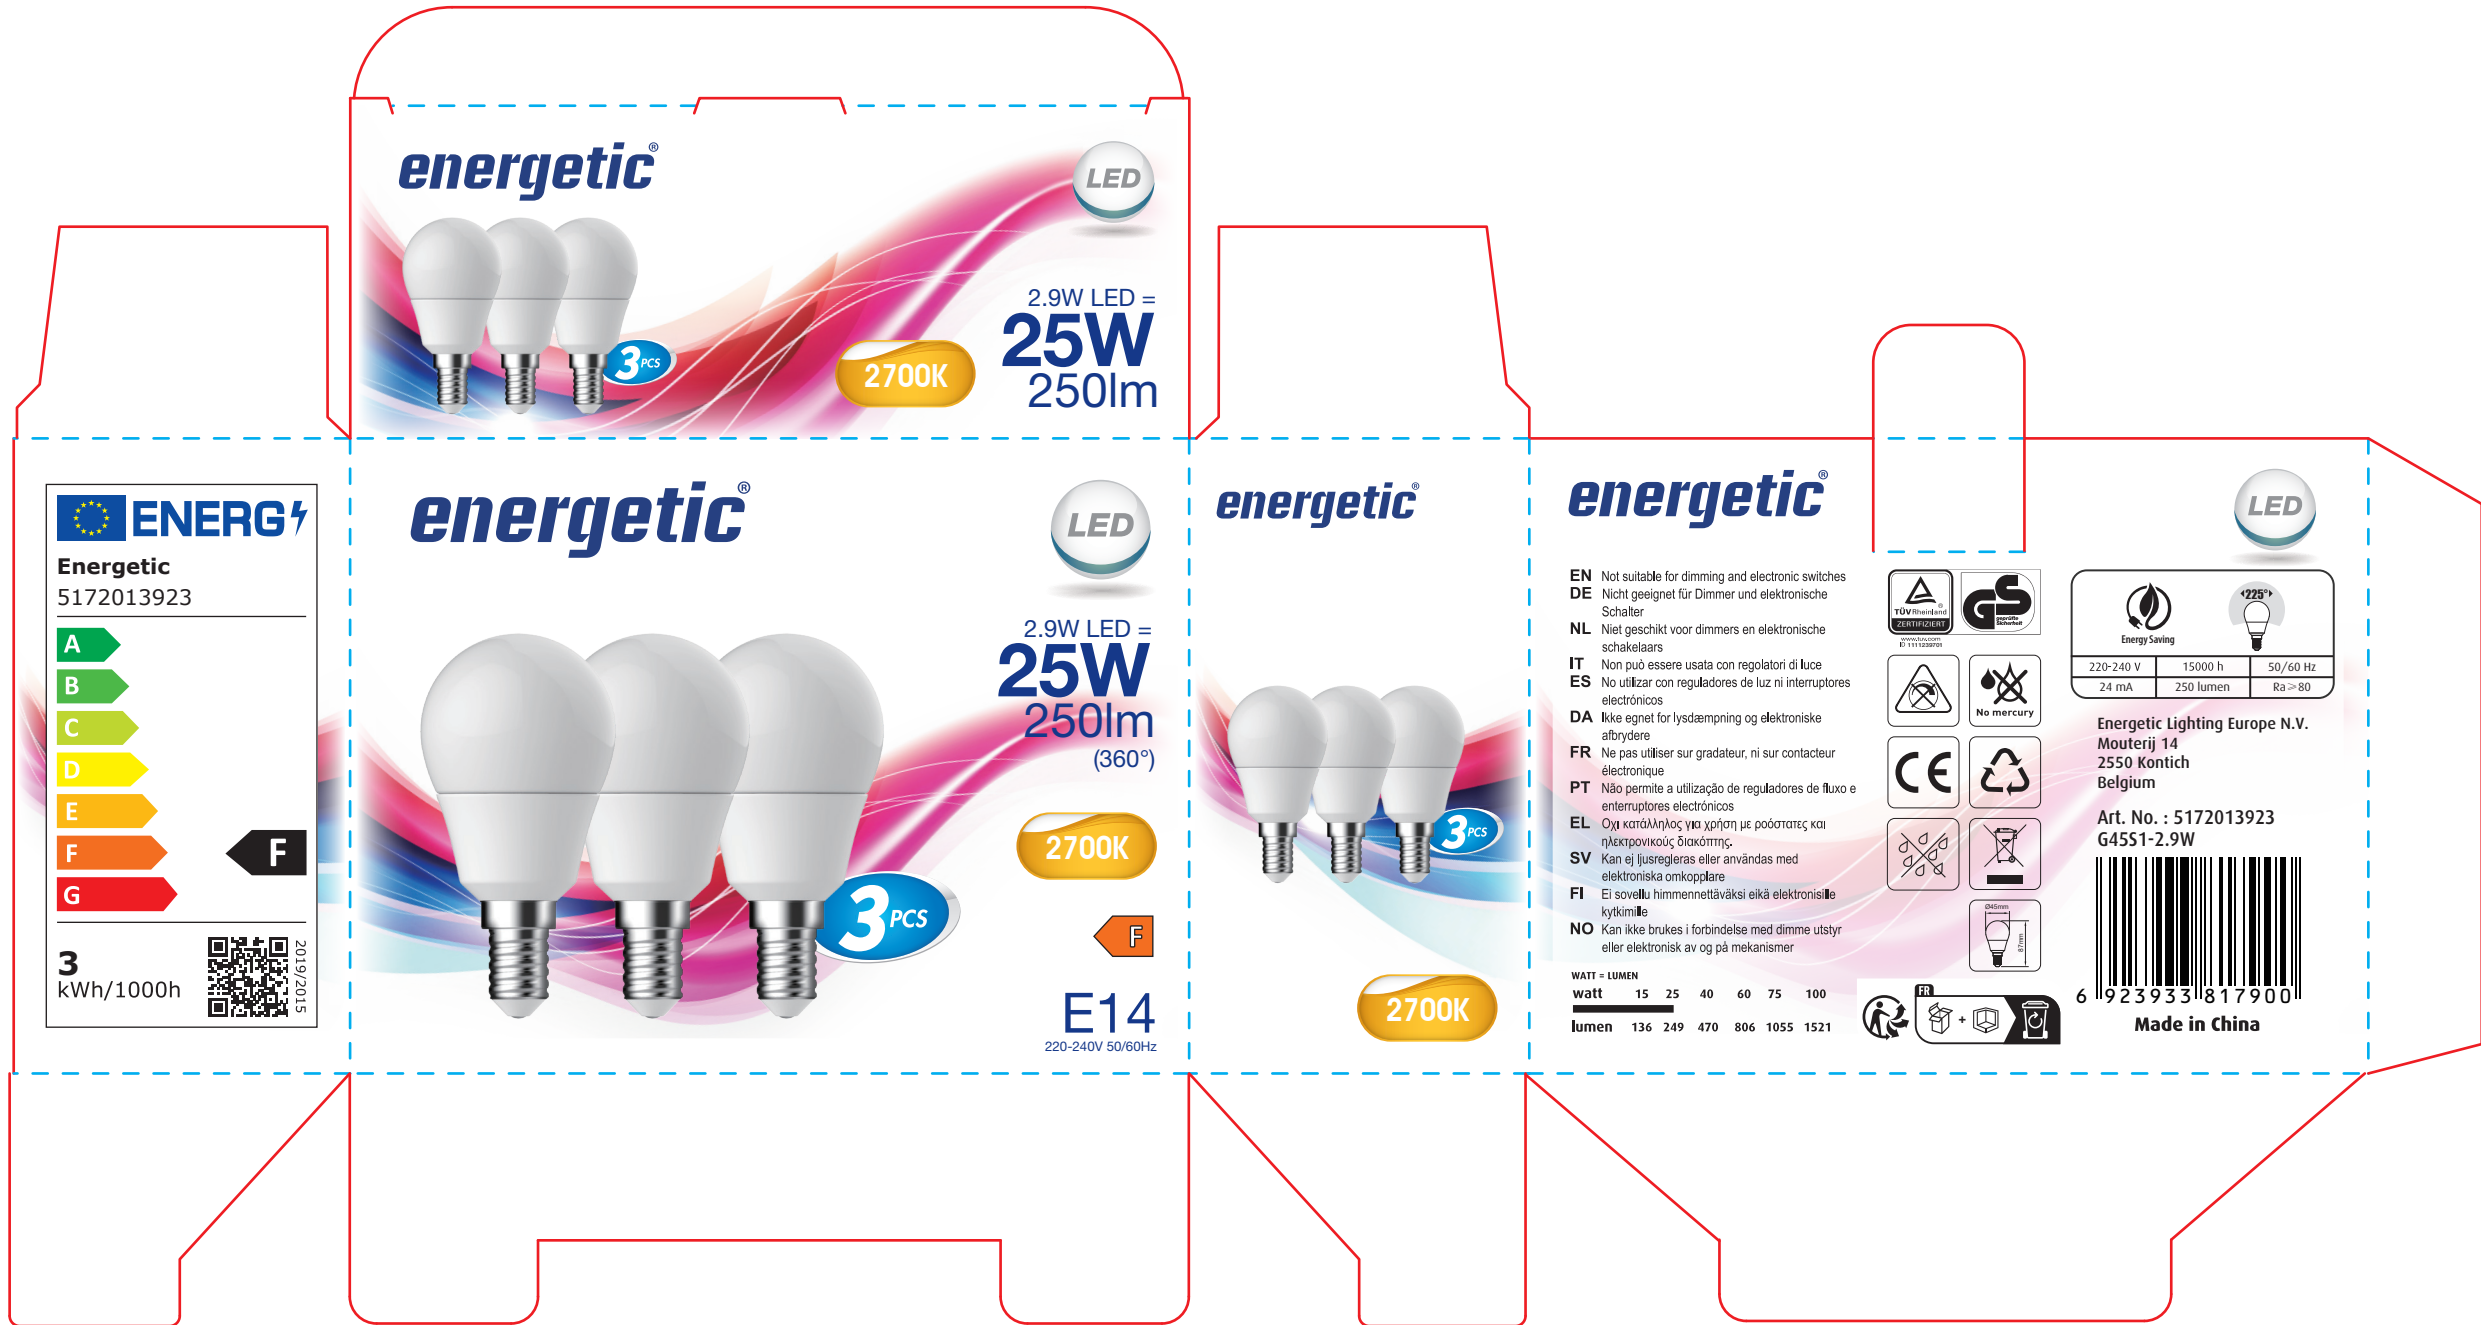

400g灰底白板纸 111×45×84mm 展开尺寸: 327×175mm

energetic

3 PCS

2700K

2.9W LED =
25W
250lm

LED

Energetic
5172013923

3
kWh/1000h

energetic

3 PCS

2700K

2.9W LED =
25W
250lm
(360°)

LED

F

E14
220-240V 50/60Hz

energetic