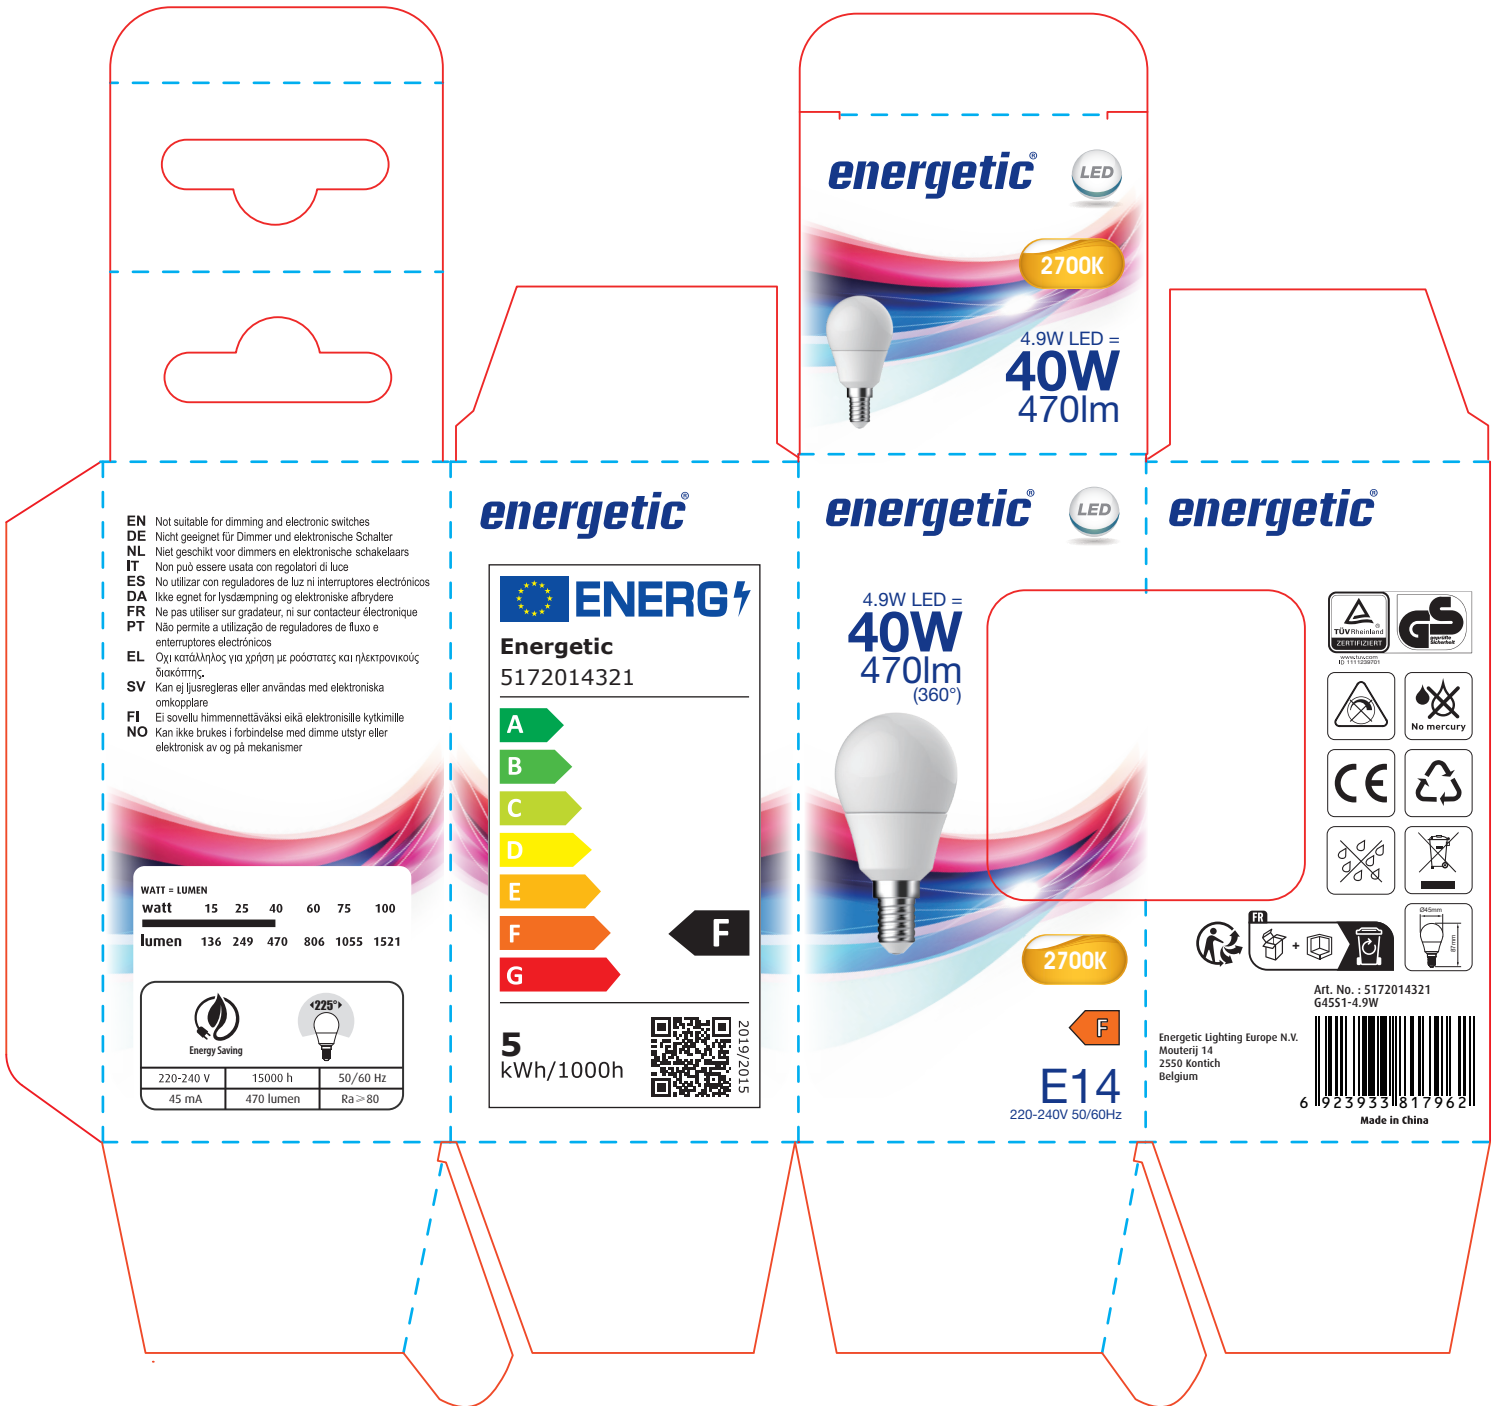

400g灰底白板纸 46×46×90mm 展开尺寸197×185mm

WATT = LUMEN

watt	15	25	40	60	75	100
lumen	136	249	470	806	1055	1521

220-240 V	15000 h
45 mA	470 lumen
	50/60 Hz
	Ra >= 80

energetic

ENERGY

Energetic
5172014321

A
B
C
D
E
F
G

F

5
kWh/1000h

2019/2015

energetic LED

2700K

4.9W LED =
40W
470lm

energetic LED

4.9W LED =
40W
470lm
(360°)

2700K

F

E14
220-240V 50/60Hz

energetic

Art. No. : 5172014321
G4551-4.9W

Energetic Lighting Europe N.V.
Mouterij 14
2550 Kontich
Belgium

6 19239338179621
Made in China