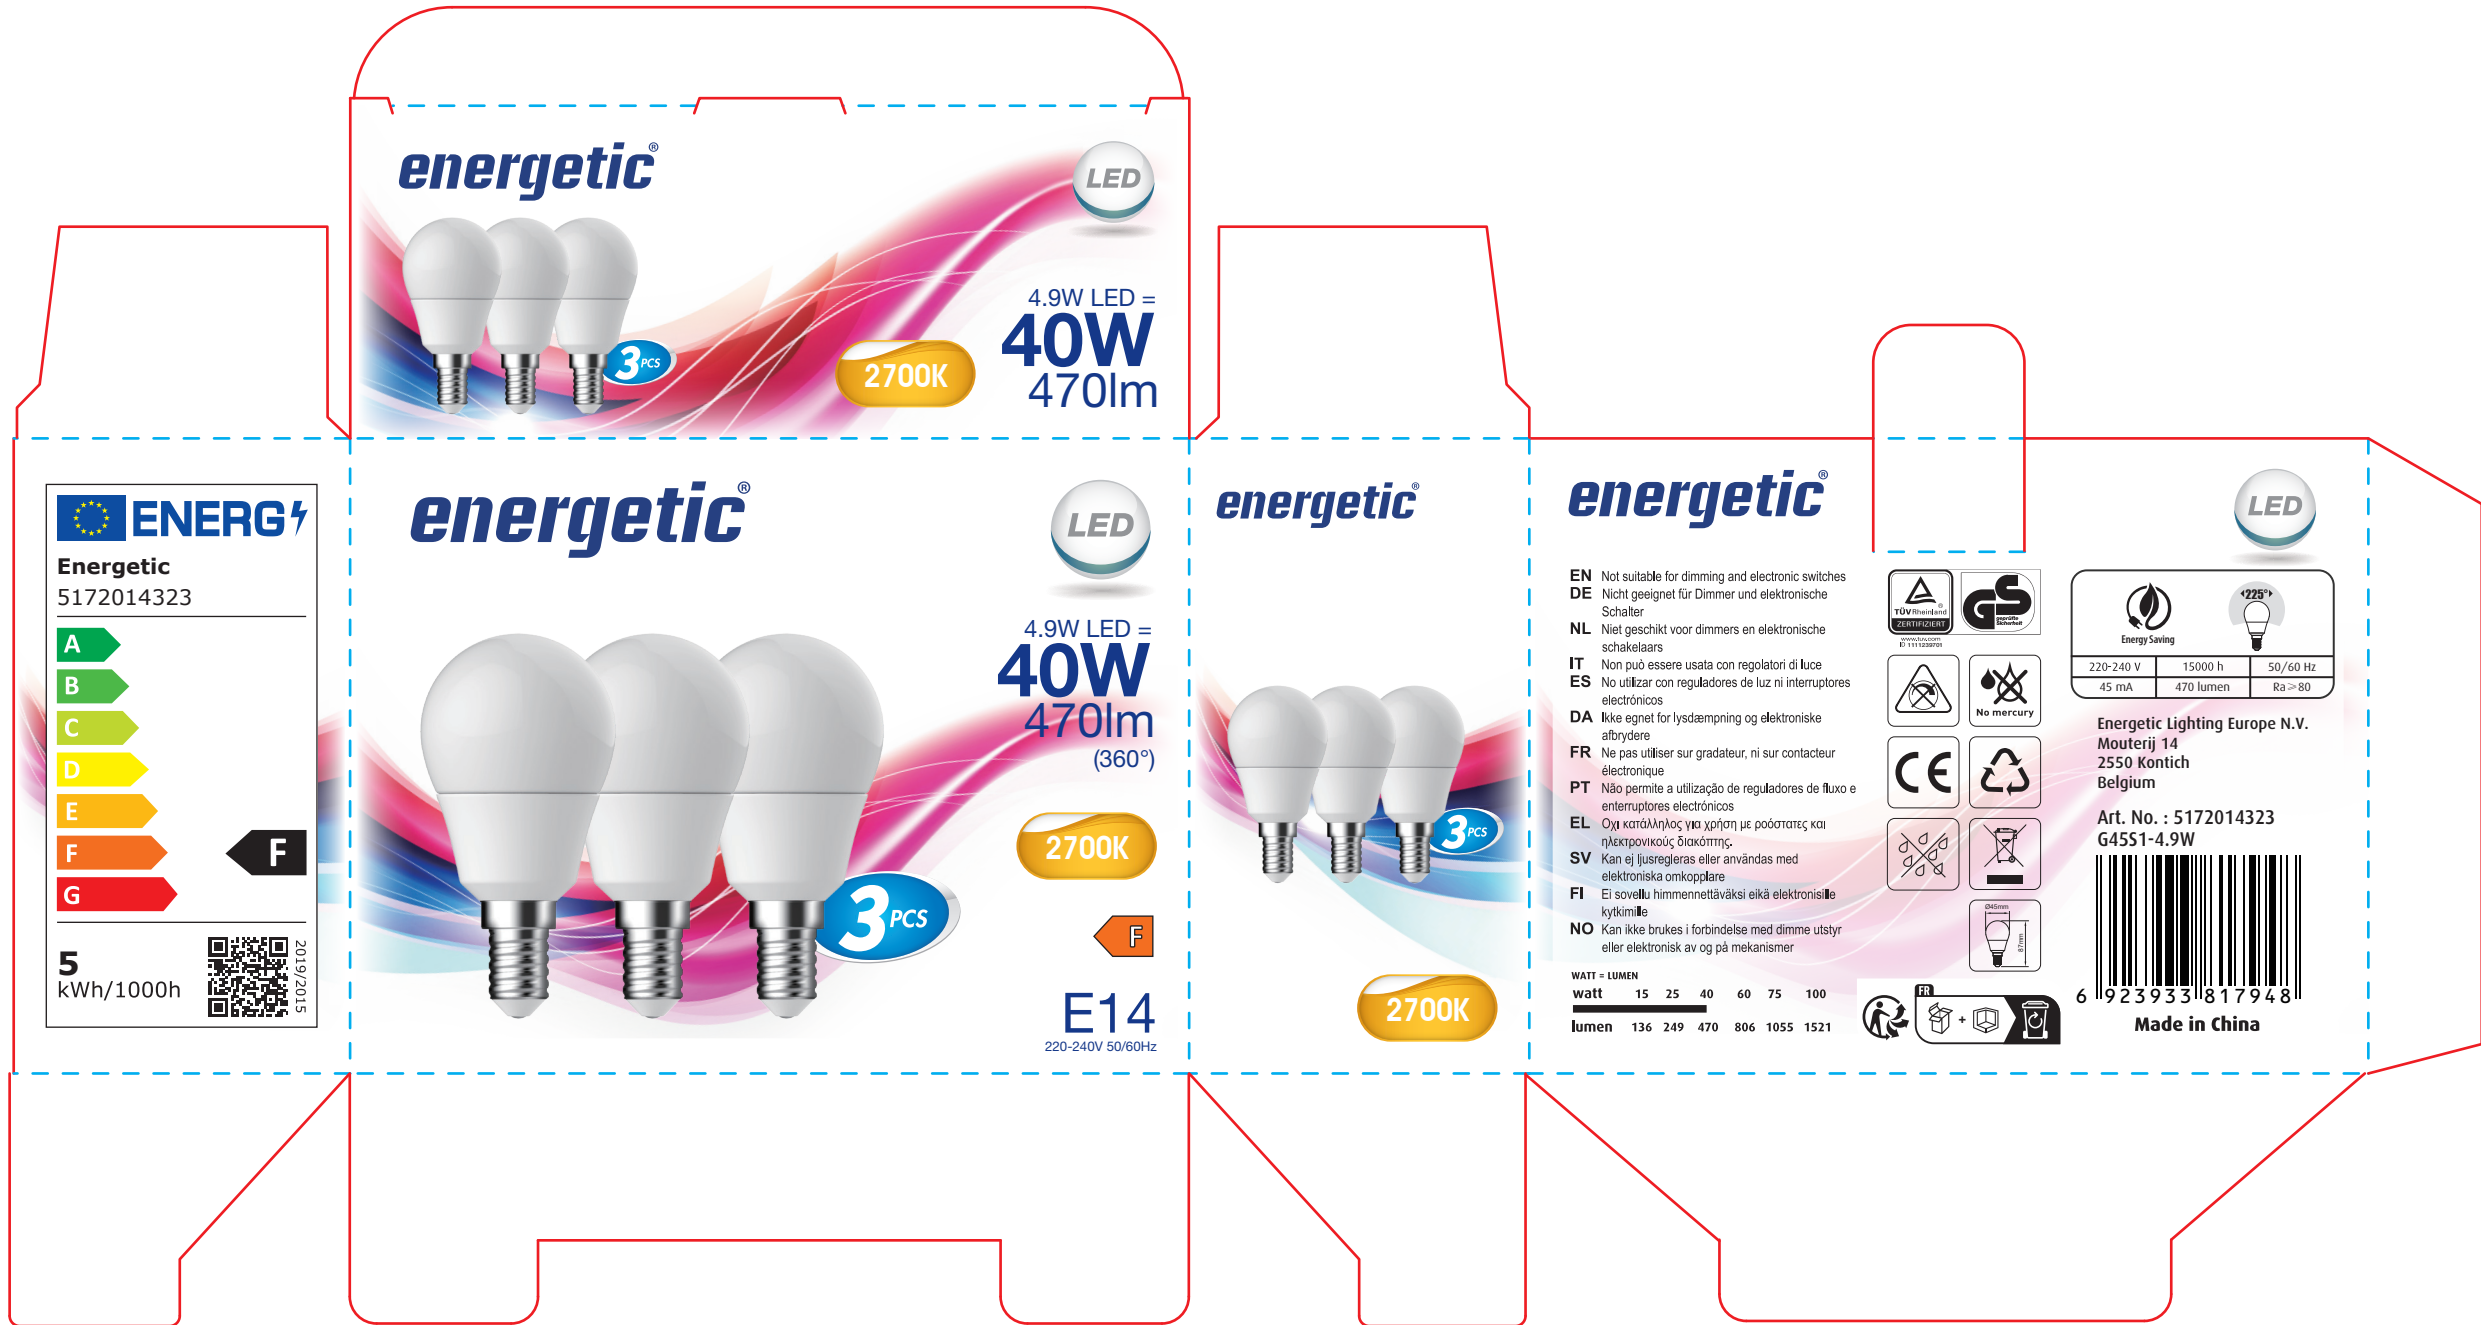

400g灰底白板纸 111×45×84mm 展开尺寸: 327×175mm

energetic®

3 PCS

2700K

4.9W LED =
40W
470lm

LED

energetic®

3 PCS

2700K

4.9W LED =
40W
470lm
(360°)

LED

F

E14
220-240V 50/60Hz

energetic®

3 PCS

2700K