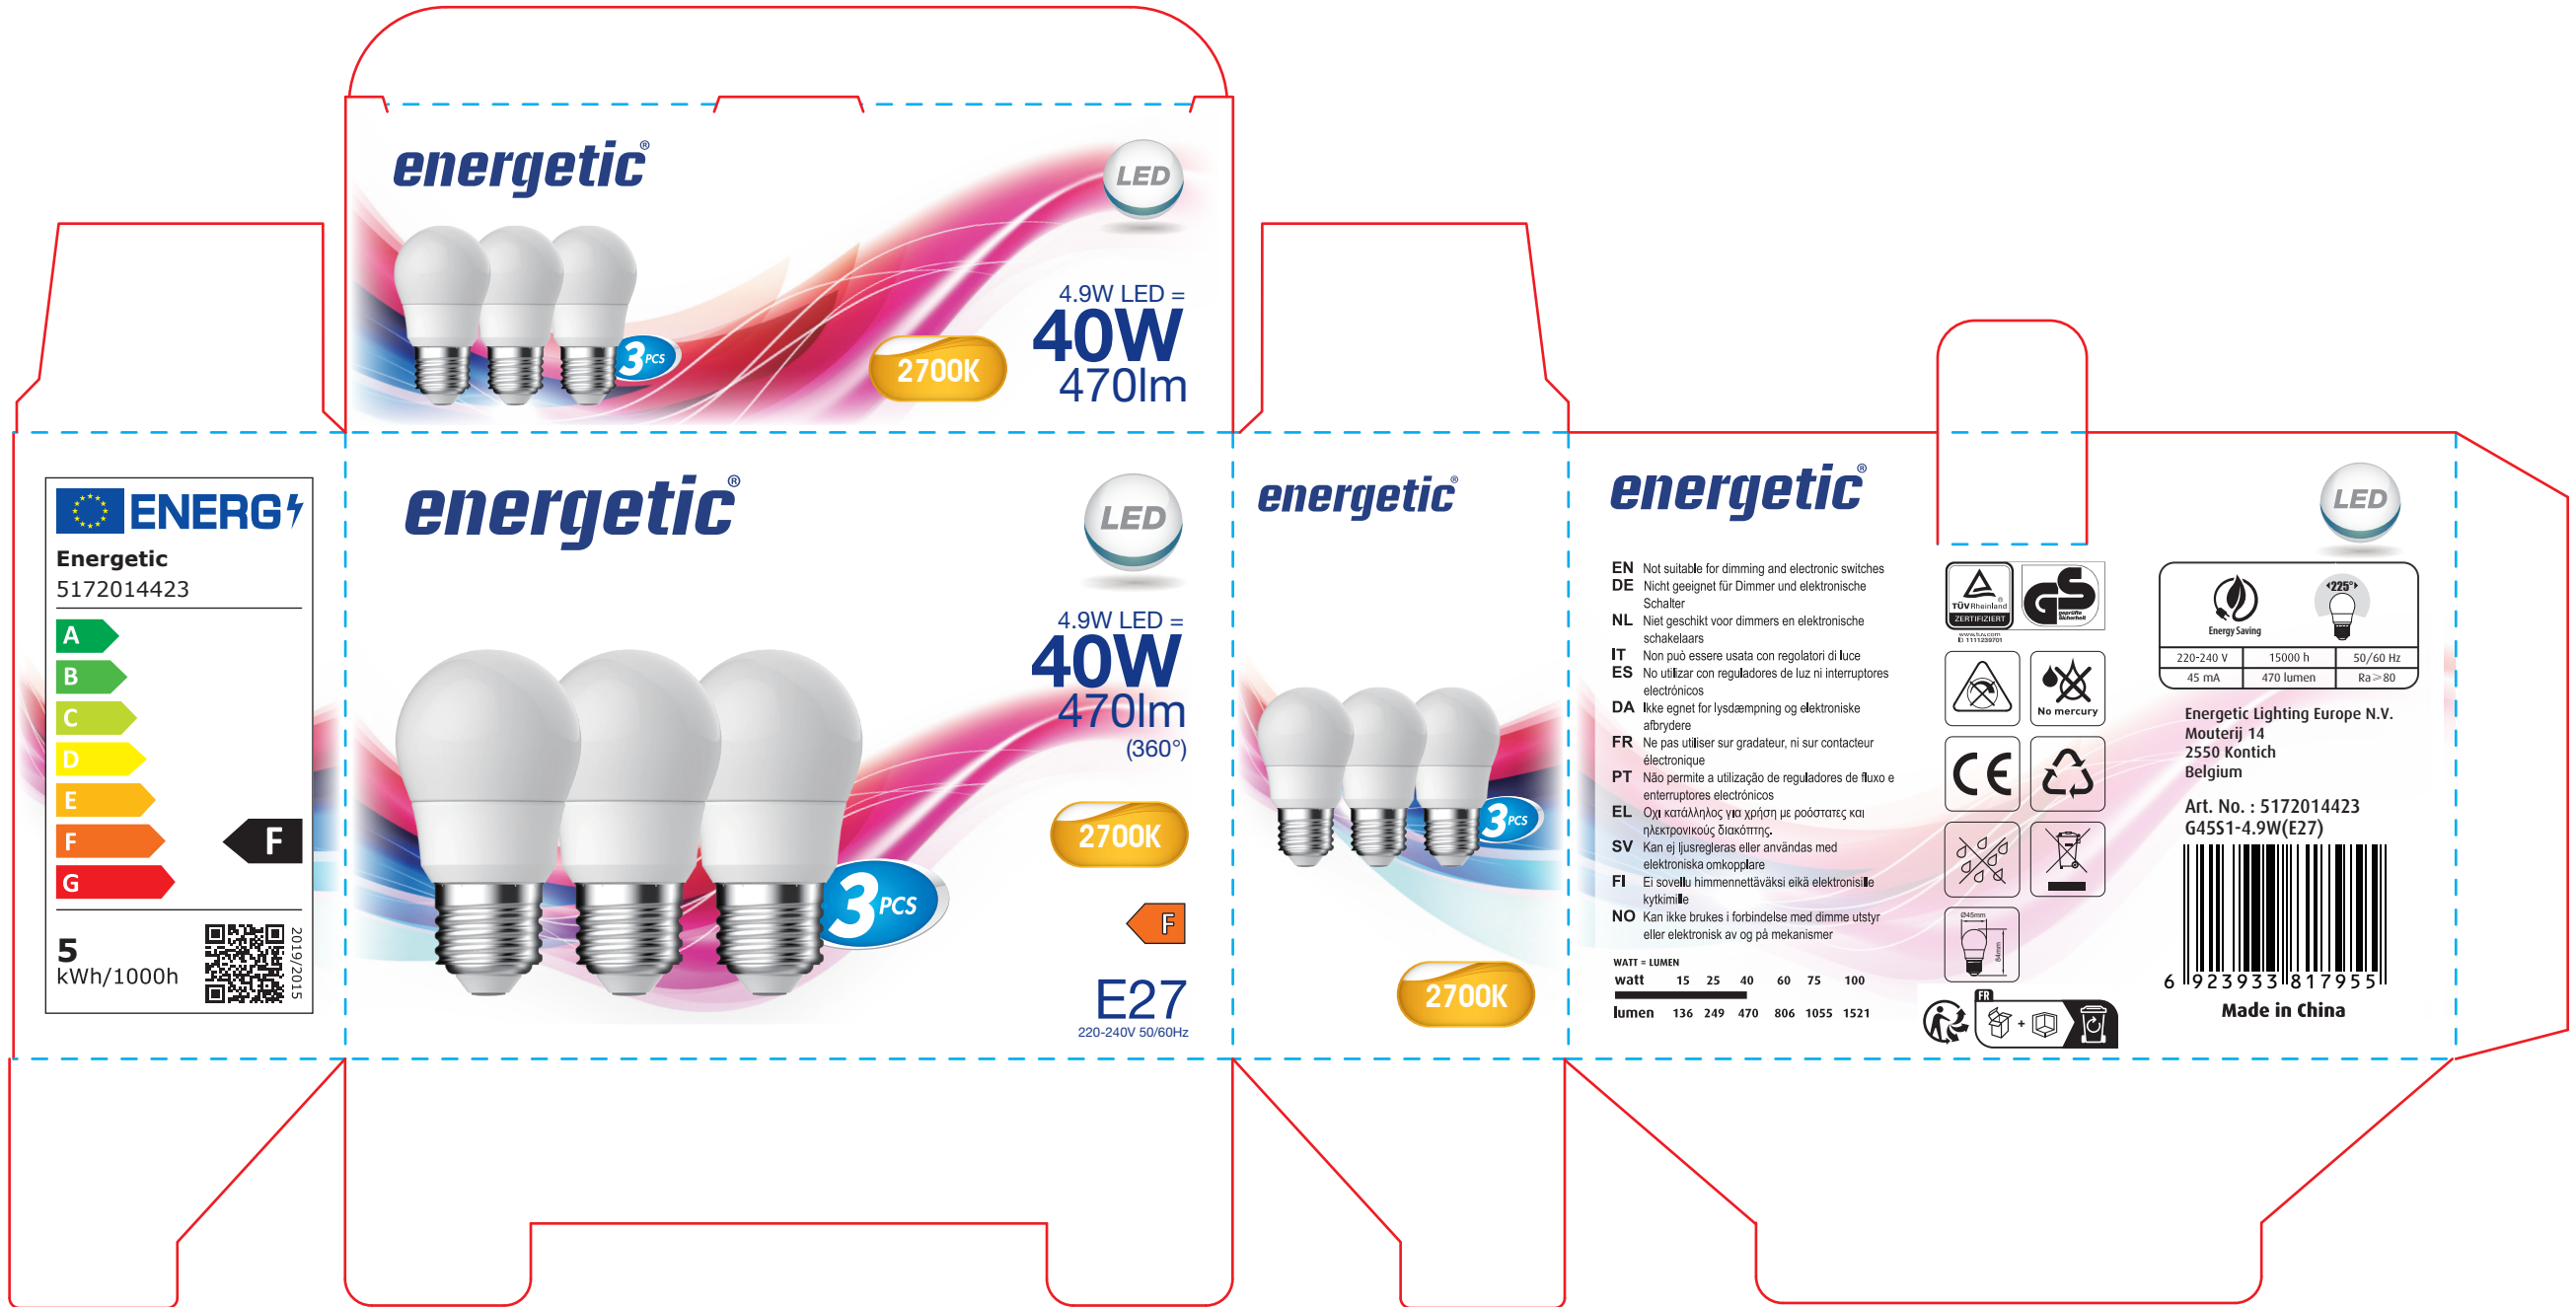

400g灰底白板纸 119×45×84mm 展开尺寸: 342×175mm

energetic®

3 PCS

2700K

LED

4.9W LED =
40W
470lm

energetic®

3 PCS

2700K

LED

4.9W LED =
40W
470lm
(360°)

F

E27
220-240V 50/60Hz

energetic®

3 PCS

2700K