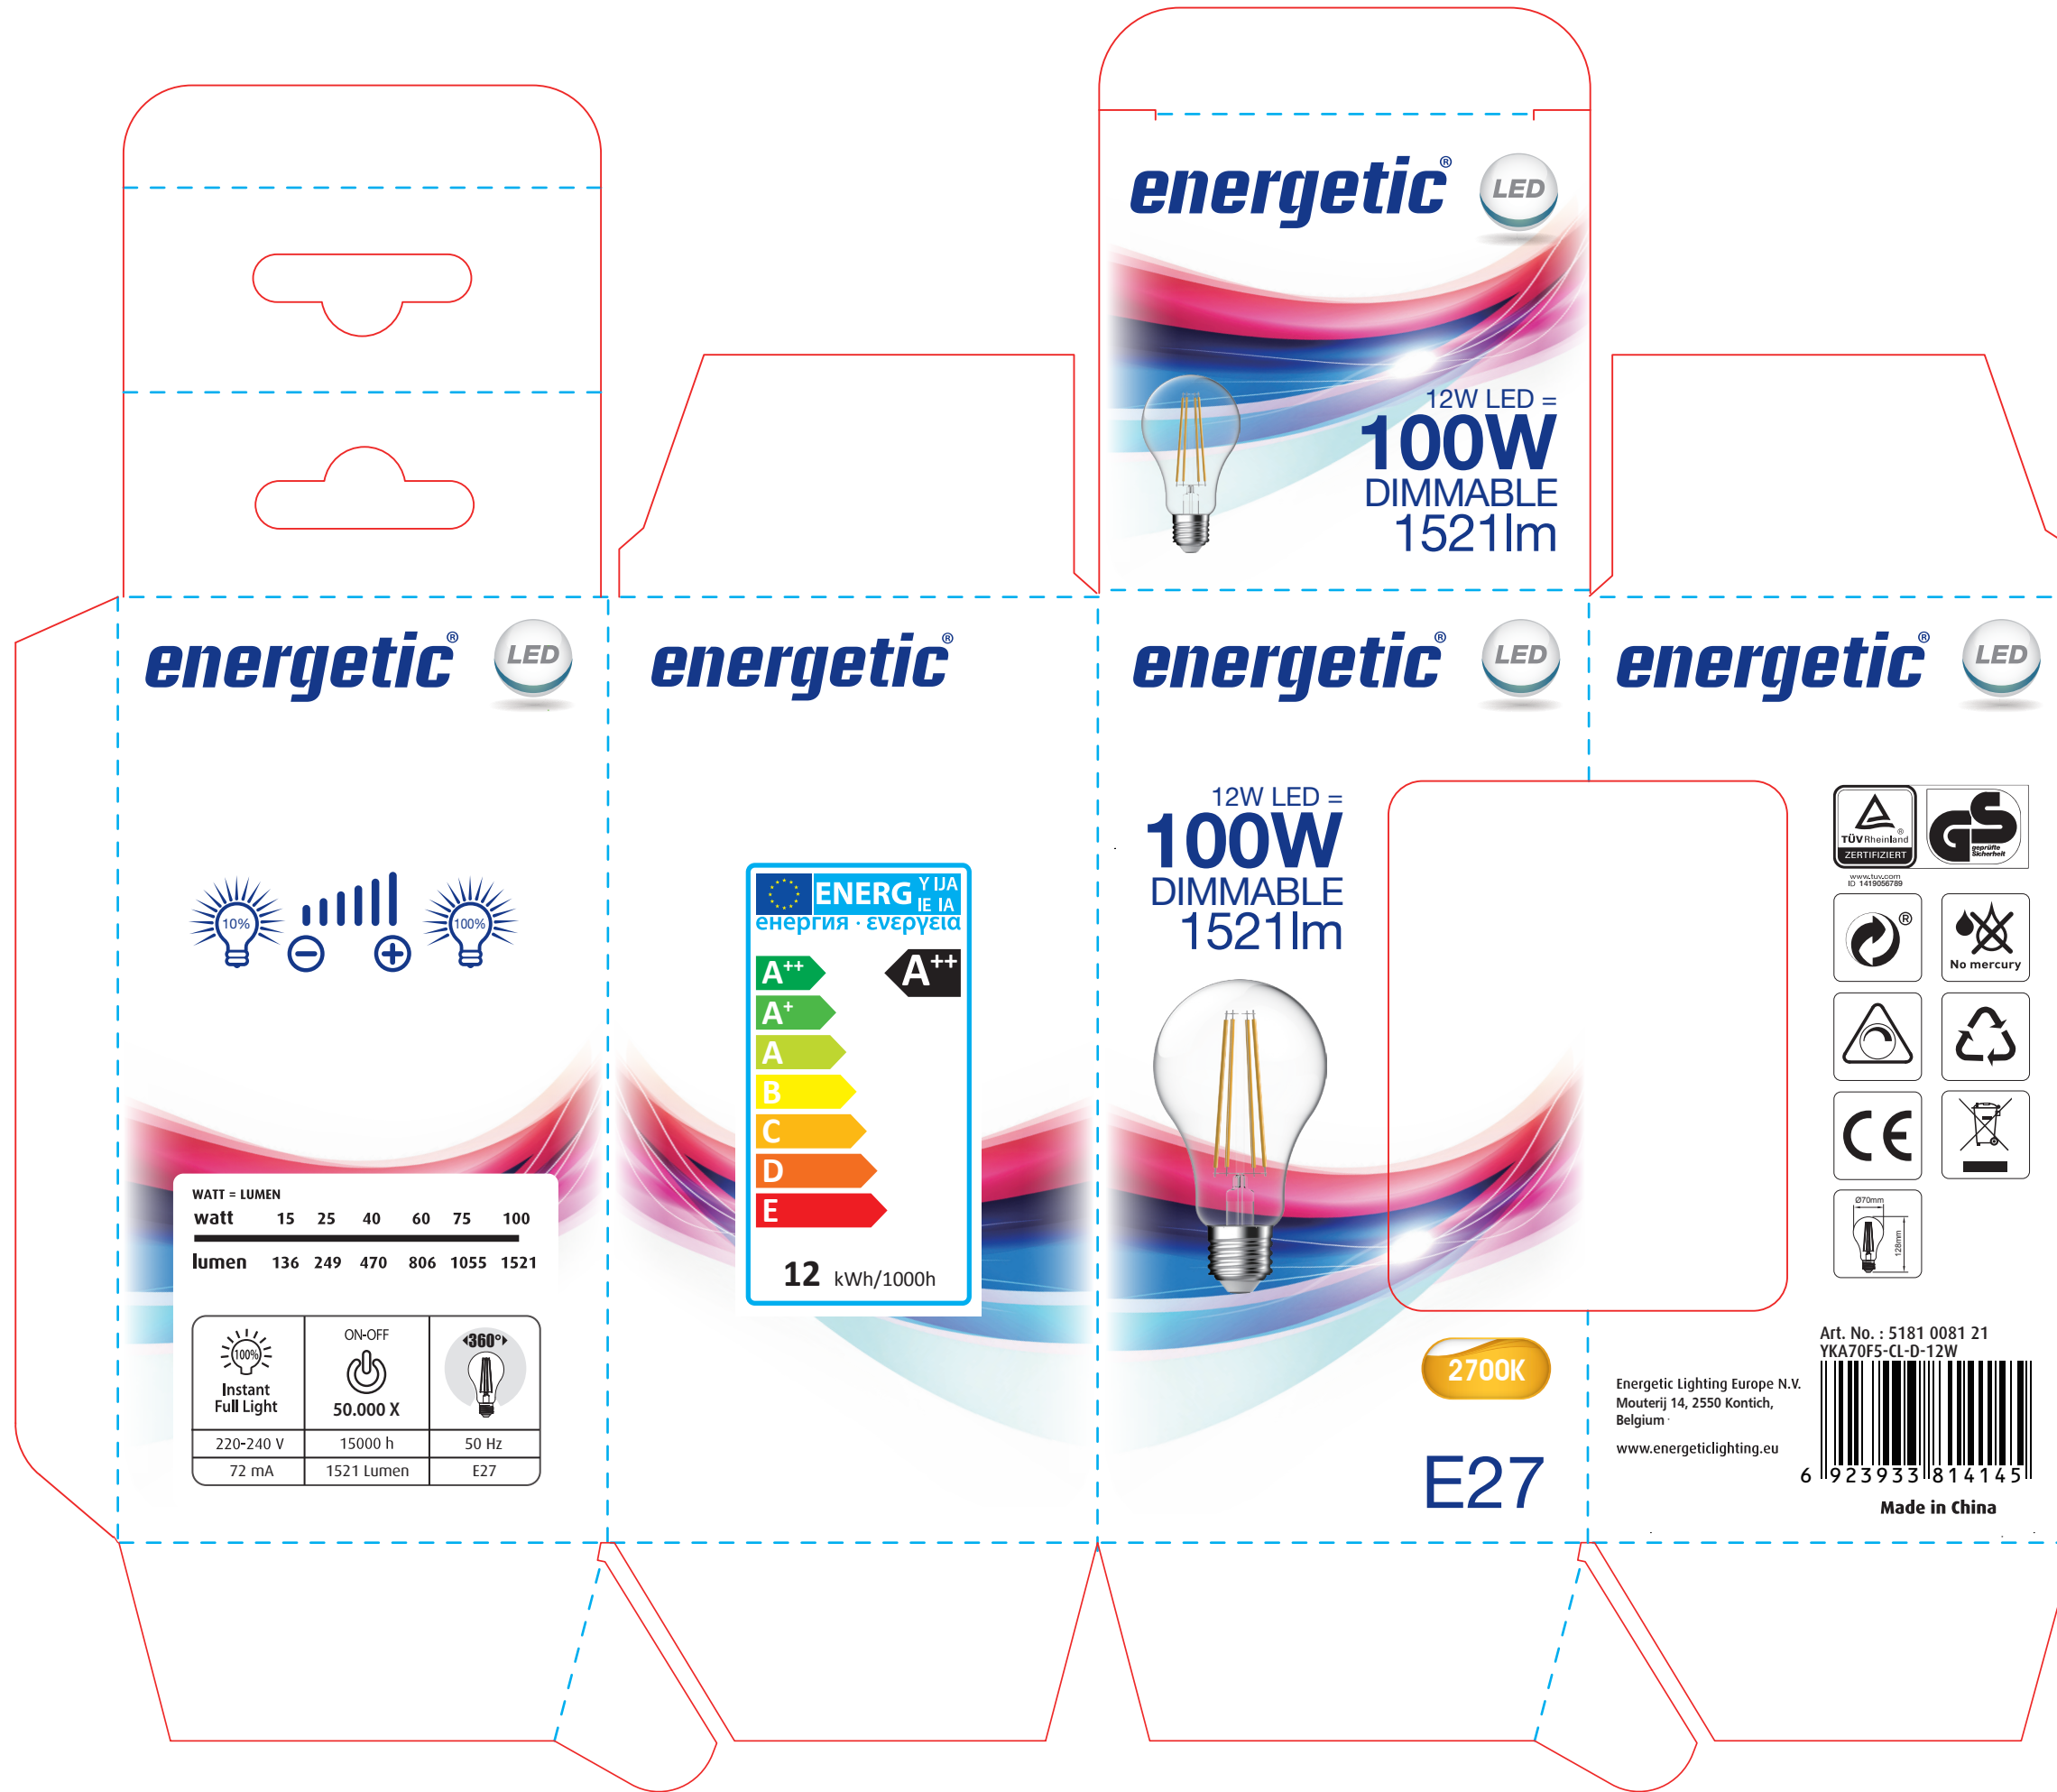

400g 灰底白板纸 72×72×140mm 展开尺寸 302×262mm

energetic LED

12W LED =
100W
DIMMABLE
1521lm

energetic LED

energetic

energetic LED

energetic LED

12W LED =
100W
DIMMABLE
1521lm

2700K

E27

WATT = LUMEN	
watt	15 25 40 60 75 100
lumen	136 249 470 806 1055 1521

Instant Full Light	ON-OFF 50.000 X	360°
220-240 V	15000 h	50 Hz
72 mA	1521 Lumen	E27

Energetic Lighting Europe N.V.
Mouterij 14, 2550 Kontich,
Belgium
www.energeticlighting.eu