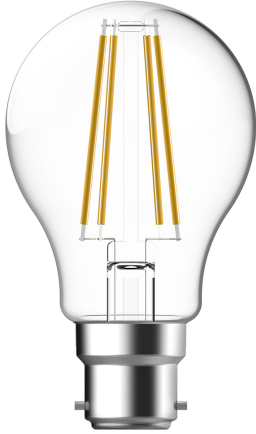

B22 | A60 | 4000 KELVIN | 860 LUMEN

5181010721

energetic[®]
Smarter lighting

Voltage (V): 220-240 Volt
Socket type: B22

Primary material: Glass
Colour of the glass: Clear
Colour: Clear

Height (cm): 10.2

EAN: 6923933819898
TUN: 2315008
Item Number: 5181010721
Pcs Per Master Carton: 6
Sales Box Height (cm): 6.2
Sales Box Width(cm): 11.5

Sales Box Depth (cm): 6.2
Sales Box Volume m³ : 0.0004
Product net weight (kg): 0.0324

Brightness of light (Lumen): 860
Colour temperature (Kelvin): 4000
Ra-value : 80
Lifetime (hours): 15000
Beam angle (°) : 360
Candela (cd) (for directional lamp only): 0
Energy class: E
Actual watt (W): 6.8