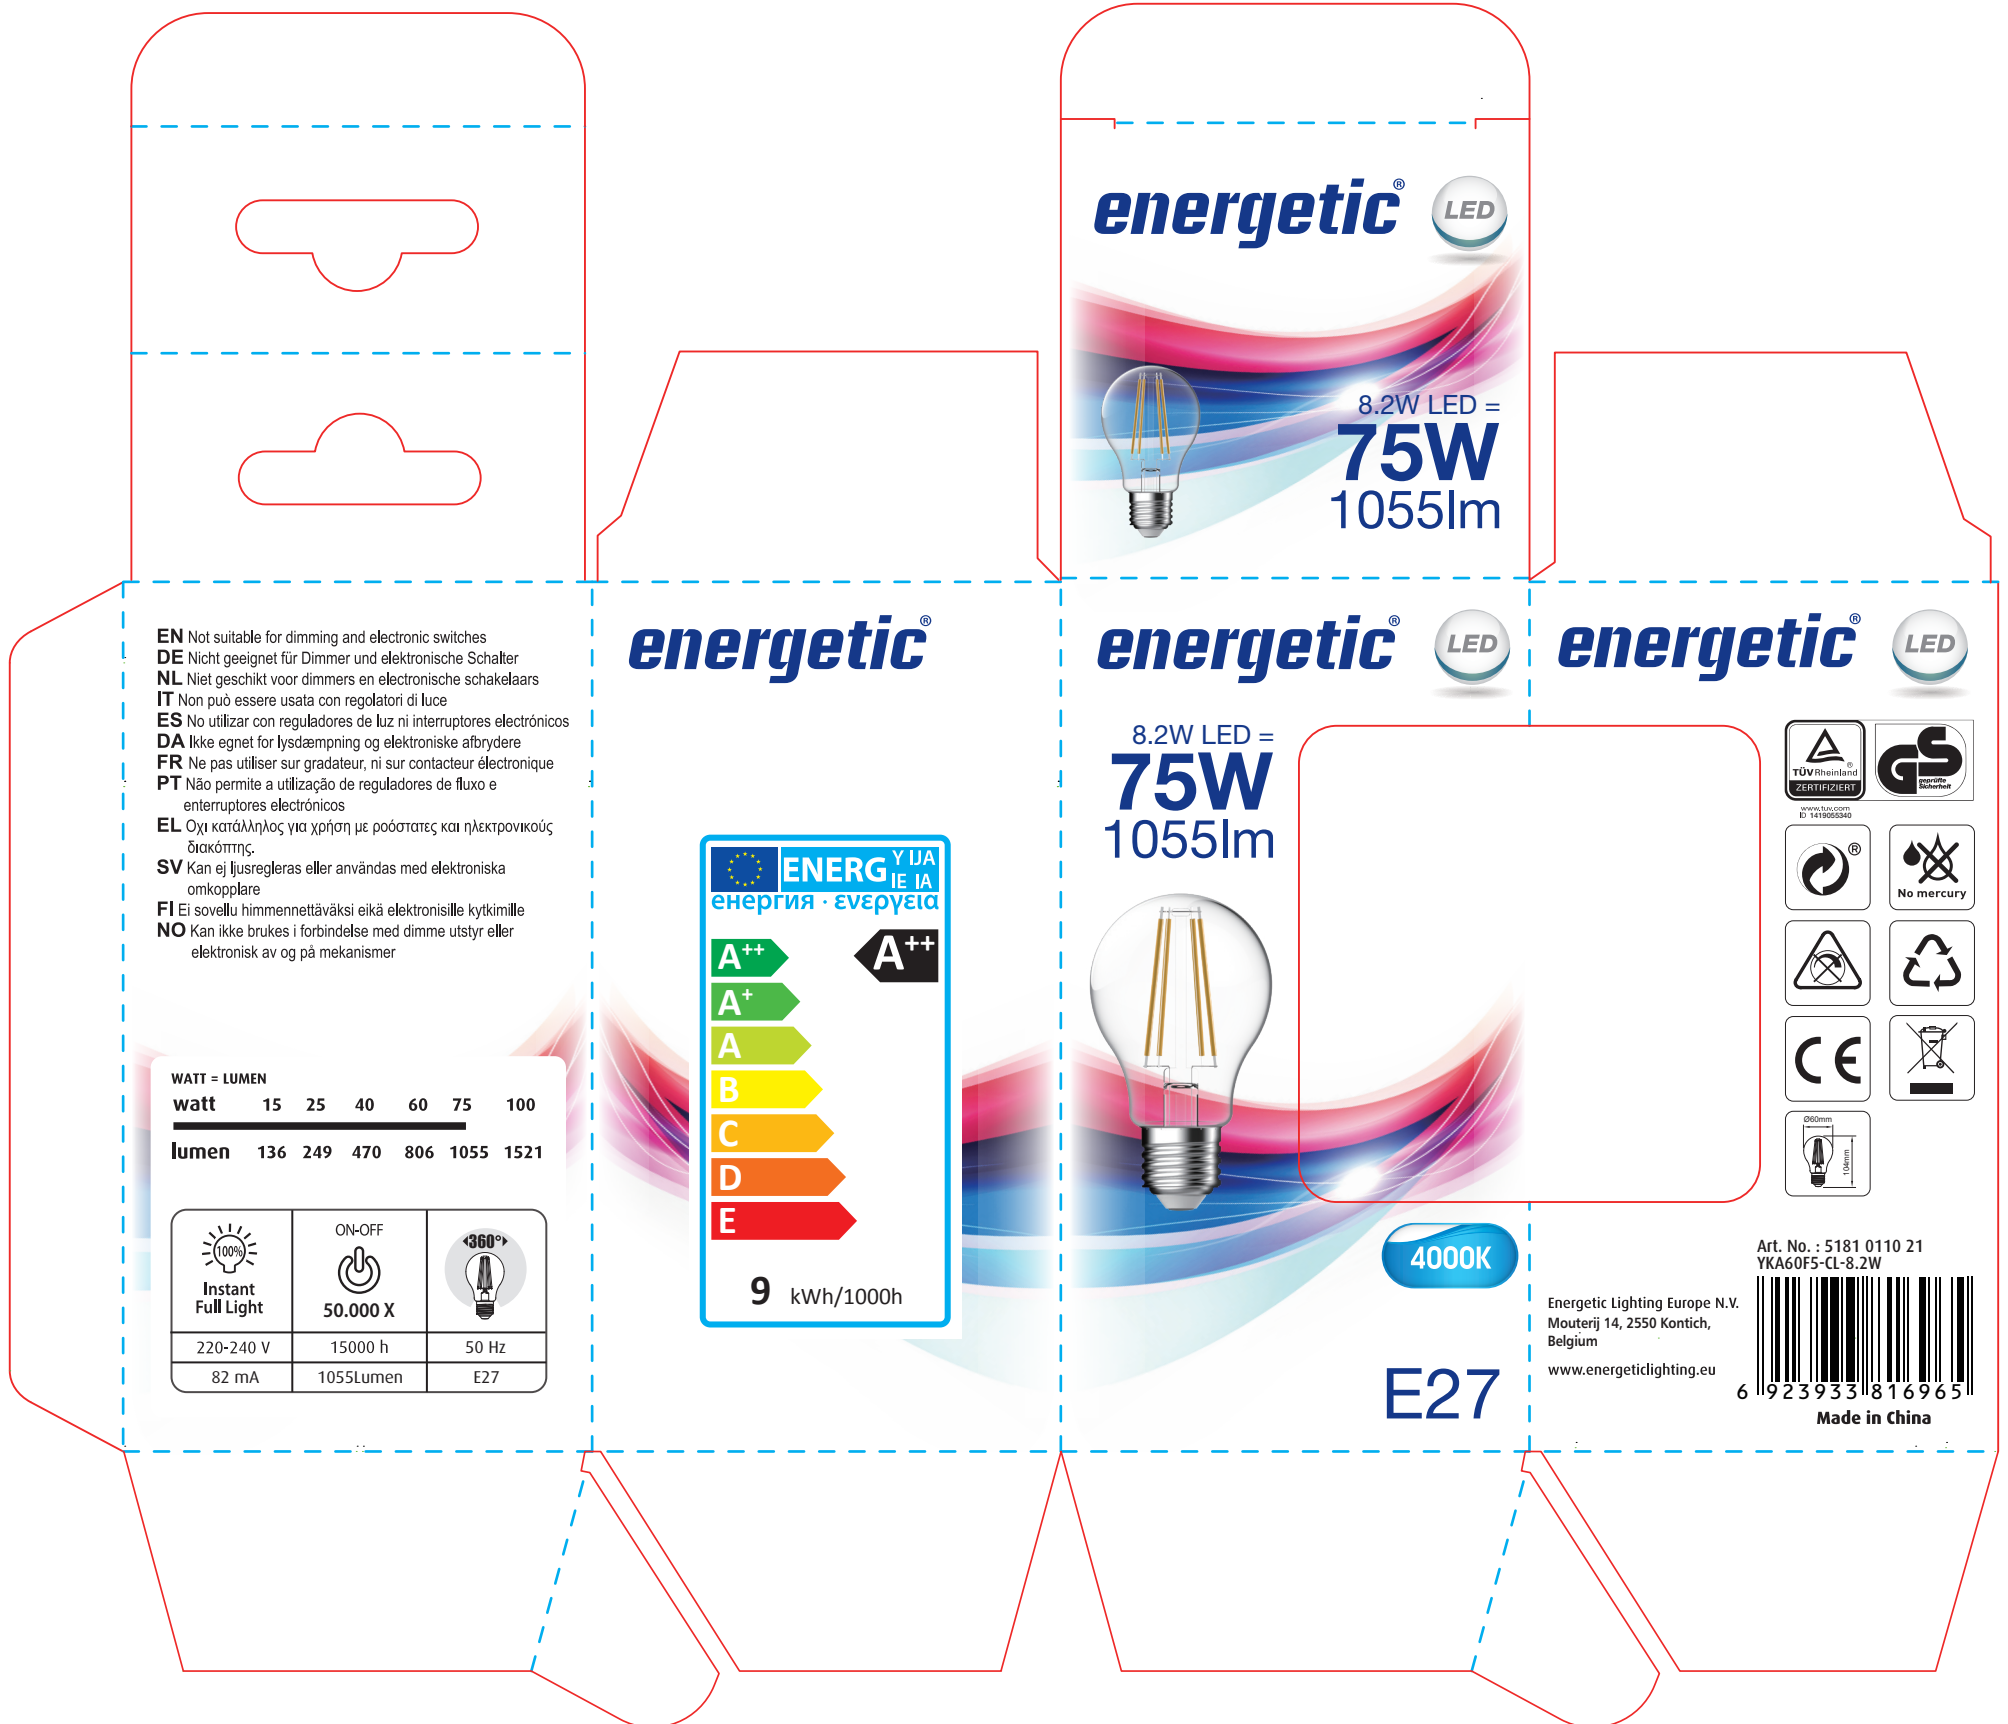

400g 灰底白板纸 62×62×115mm 展开尺寸 263×228mm

energetic® LED

8.2W LED =
75W
1055lm

energetic®

energetic® LED

energetic® LED

8.2W LED =
75W
1055lm

4000K

WATT = LUMEN	
watt	15 25 40 60 75 100
lumen	136 249 470 806 1055 1521

Instant Full Light	ON-OFF 50.000 X	360°
220-240 V	15000 h	50 Hz
82 mA	1055Lumen	E27

ENERGY LABEL

ENERGY CLASS: **A++**

9 kWh/1000h

Art. No. : 5181 0110 21
YKA60F5-CL-8.2W