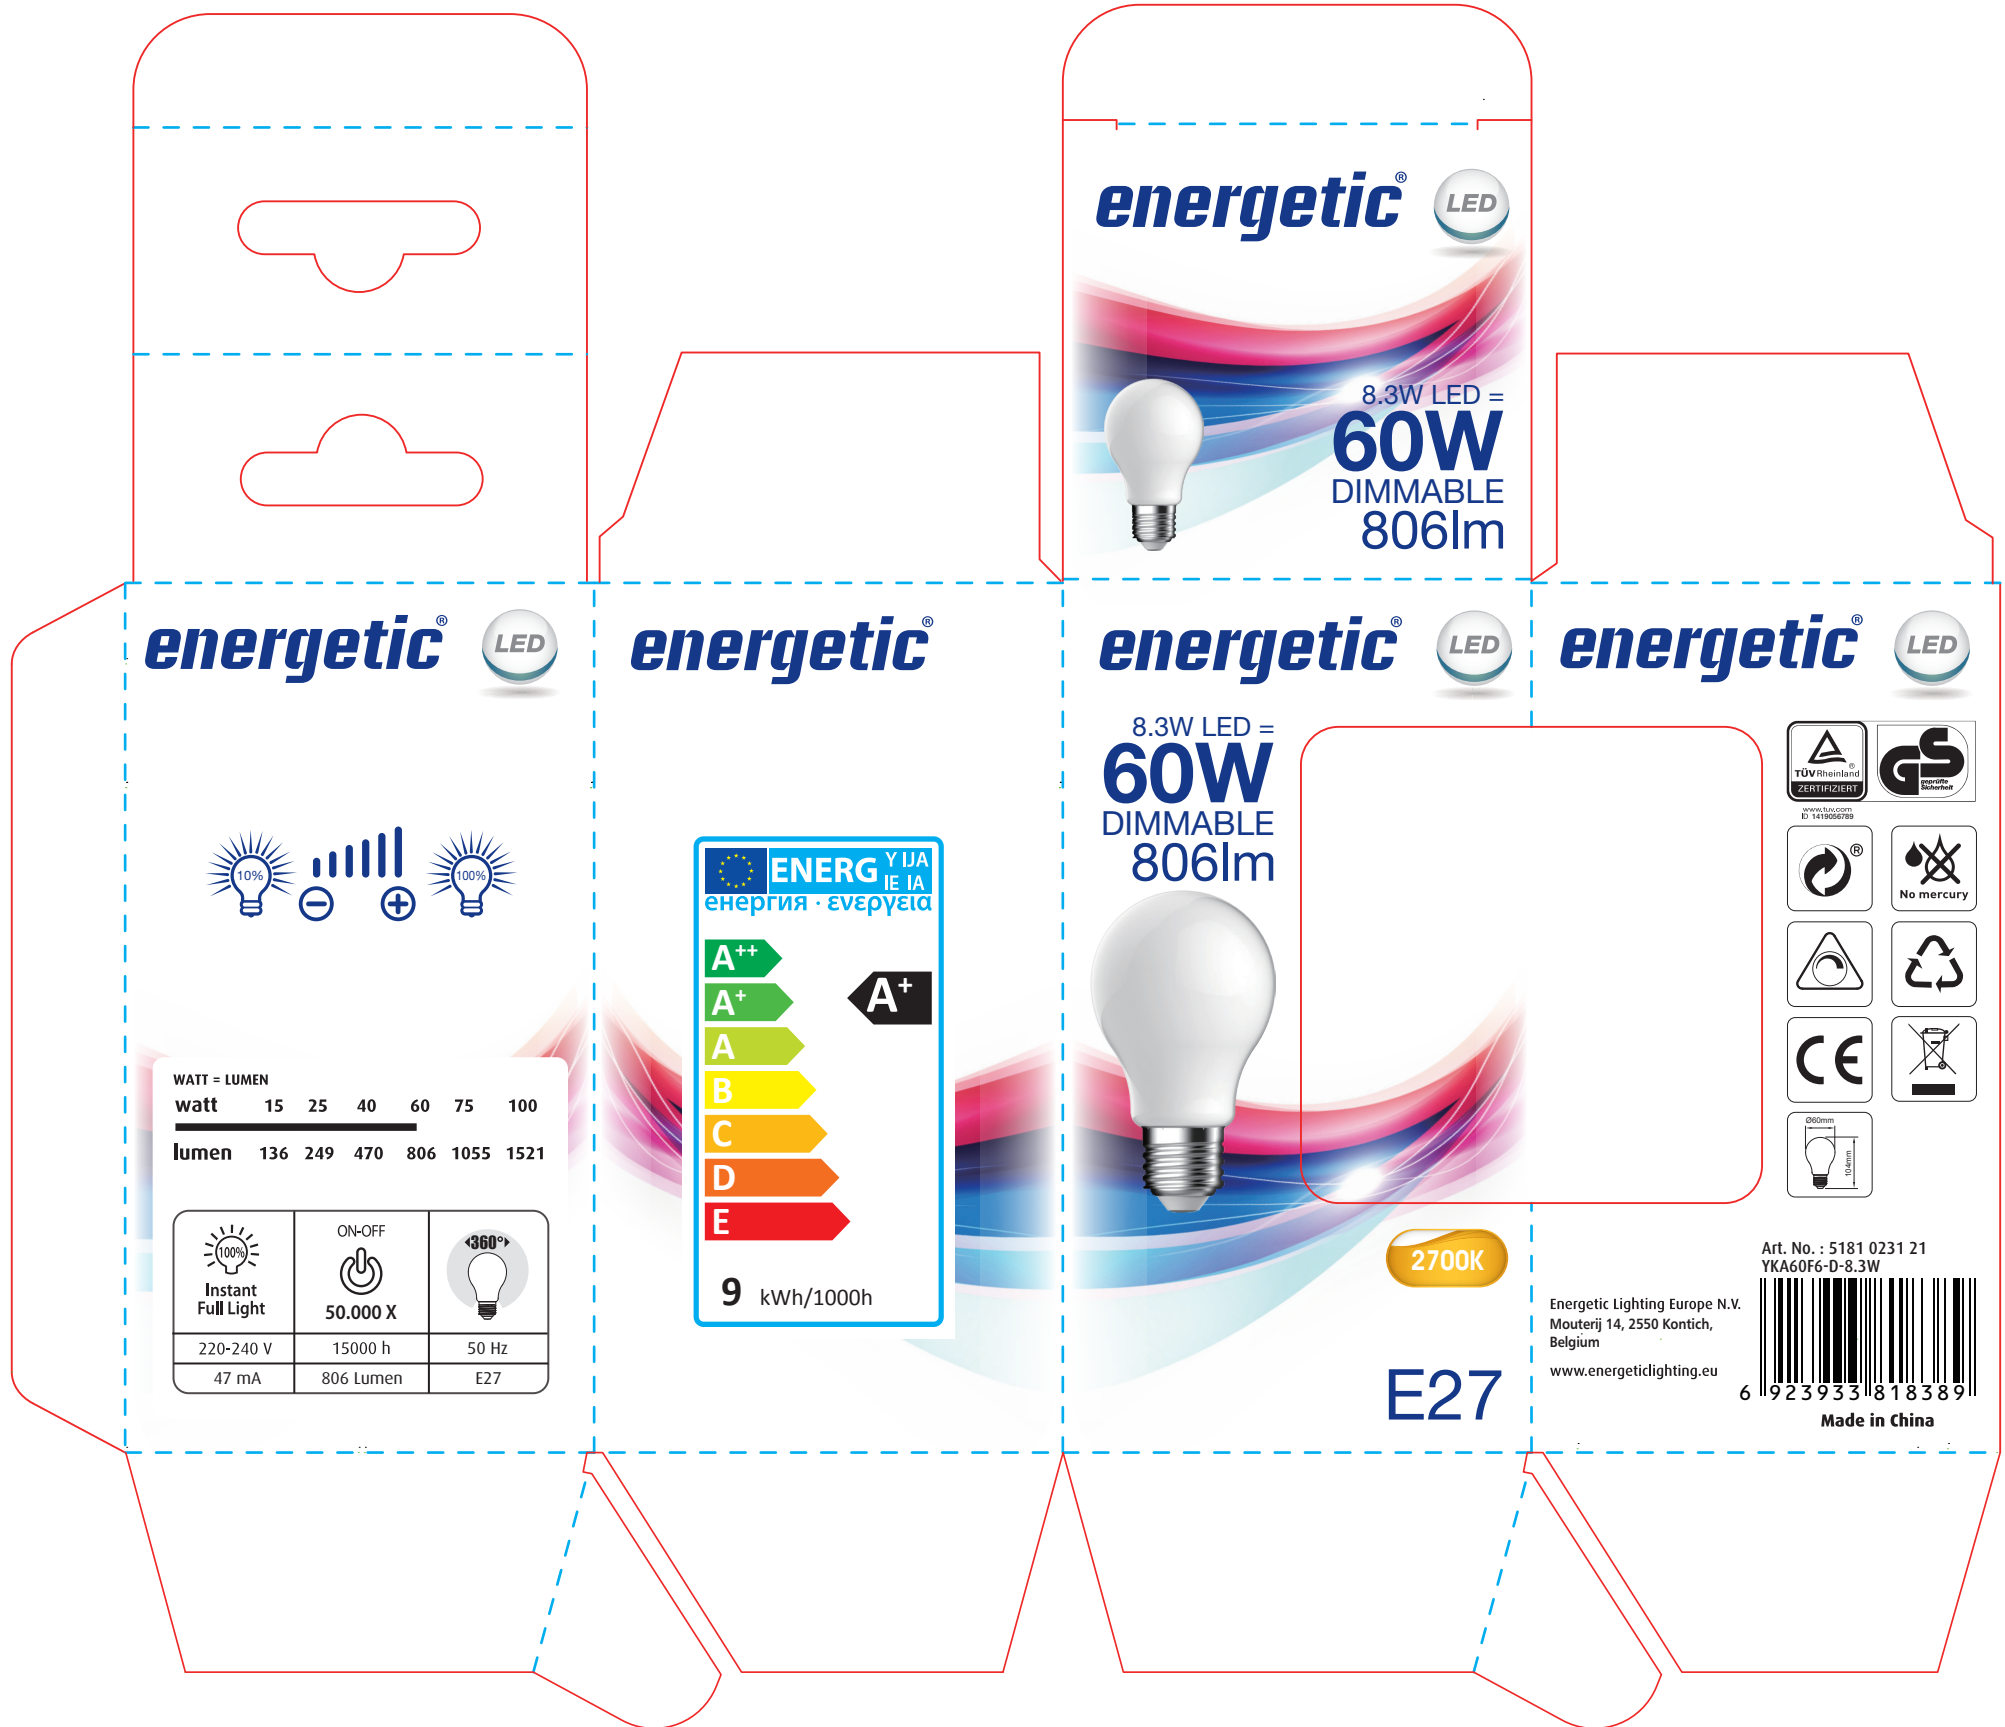

400g 灰底白板纸 62×62×115mm 展开尺寸 263×228mm

energetic® LED

8.3W LED =
60W
DIMMABLE
806lm

energetic® LED

energetic®

energetic® LED

energetic® LED

WATT = LUMEN

watt	15	25	40	60	75	100
lumen	136	249	470	806	1055	1521

Instant Full Light	ON-OFF 50.000 X	360°
220-240 V	15000 h	50 Hz
47 mA	806 Lumen	E27

ENERGY LABEL

Y IJA
IE IA
енергия · ενεργεια

A++
A+
A
B
C
D
E

A+

9 kWh/1000h

8.3W LED =
60W
DIMMABLE
806lm

2700K

E27

Energetic Lighting Europe N.V.
Mouterij 14, 2550 Kontich,
Belgium
www.energeticlighting.eu

Art. No. : 5181 0231 21
YKA60F6-D-8.3W

Made in China