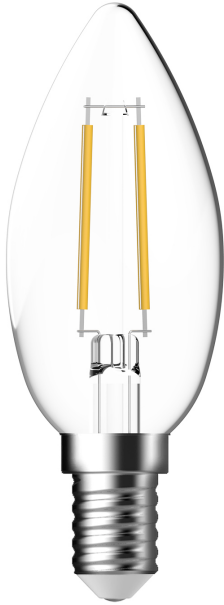

E14 | C35 | 4000 KELVIN | 270 LUMEN

5183018821

energetic[®]
Smarter lighting

Voltage (V): 220-240 Volt
Socket type: E14

Primary material: Glass
Colour of the glass: Clear
Colour: Clear

Height (cm): 9.7

EAN: 6923933820085
TUN: 2314374
Item Number: 5183018821
Pcs Per Master Carton: 6
Sales Box Height (cm): 4
Sales Box Width(cm): 11

Sales Box Depth (cm): 4
Sales Box Volume m³ : 0.0002
Product net weight (kg): 0.015

Brightness of light (Lumen): 270
Colour temperature (Kelvin): 4000
Ra-value : 80
Lifetime (hours): 15000
Beam angle (°) : 360
Candela (cd) (for directional lamp only): 0
Energy class: E
Actual watt (W): 2.1