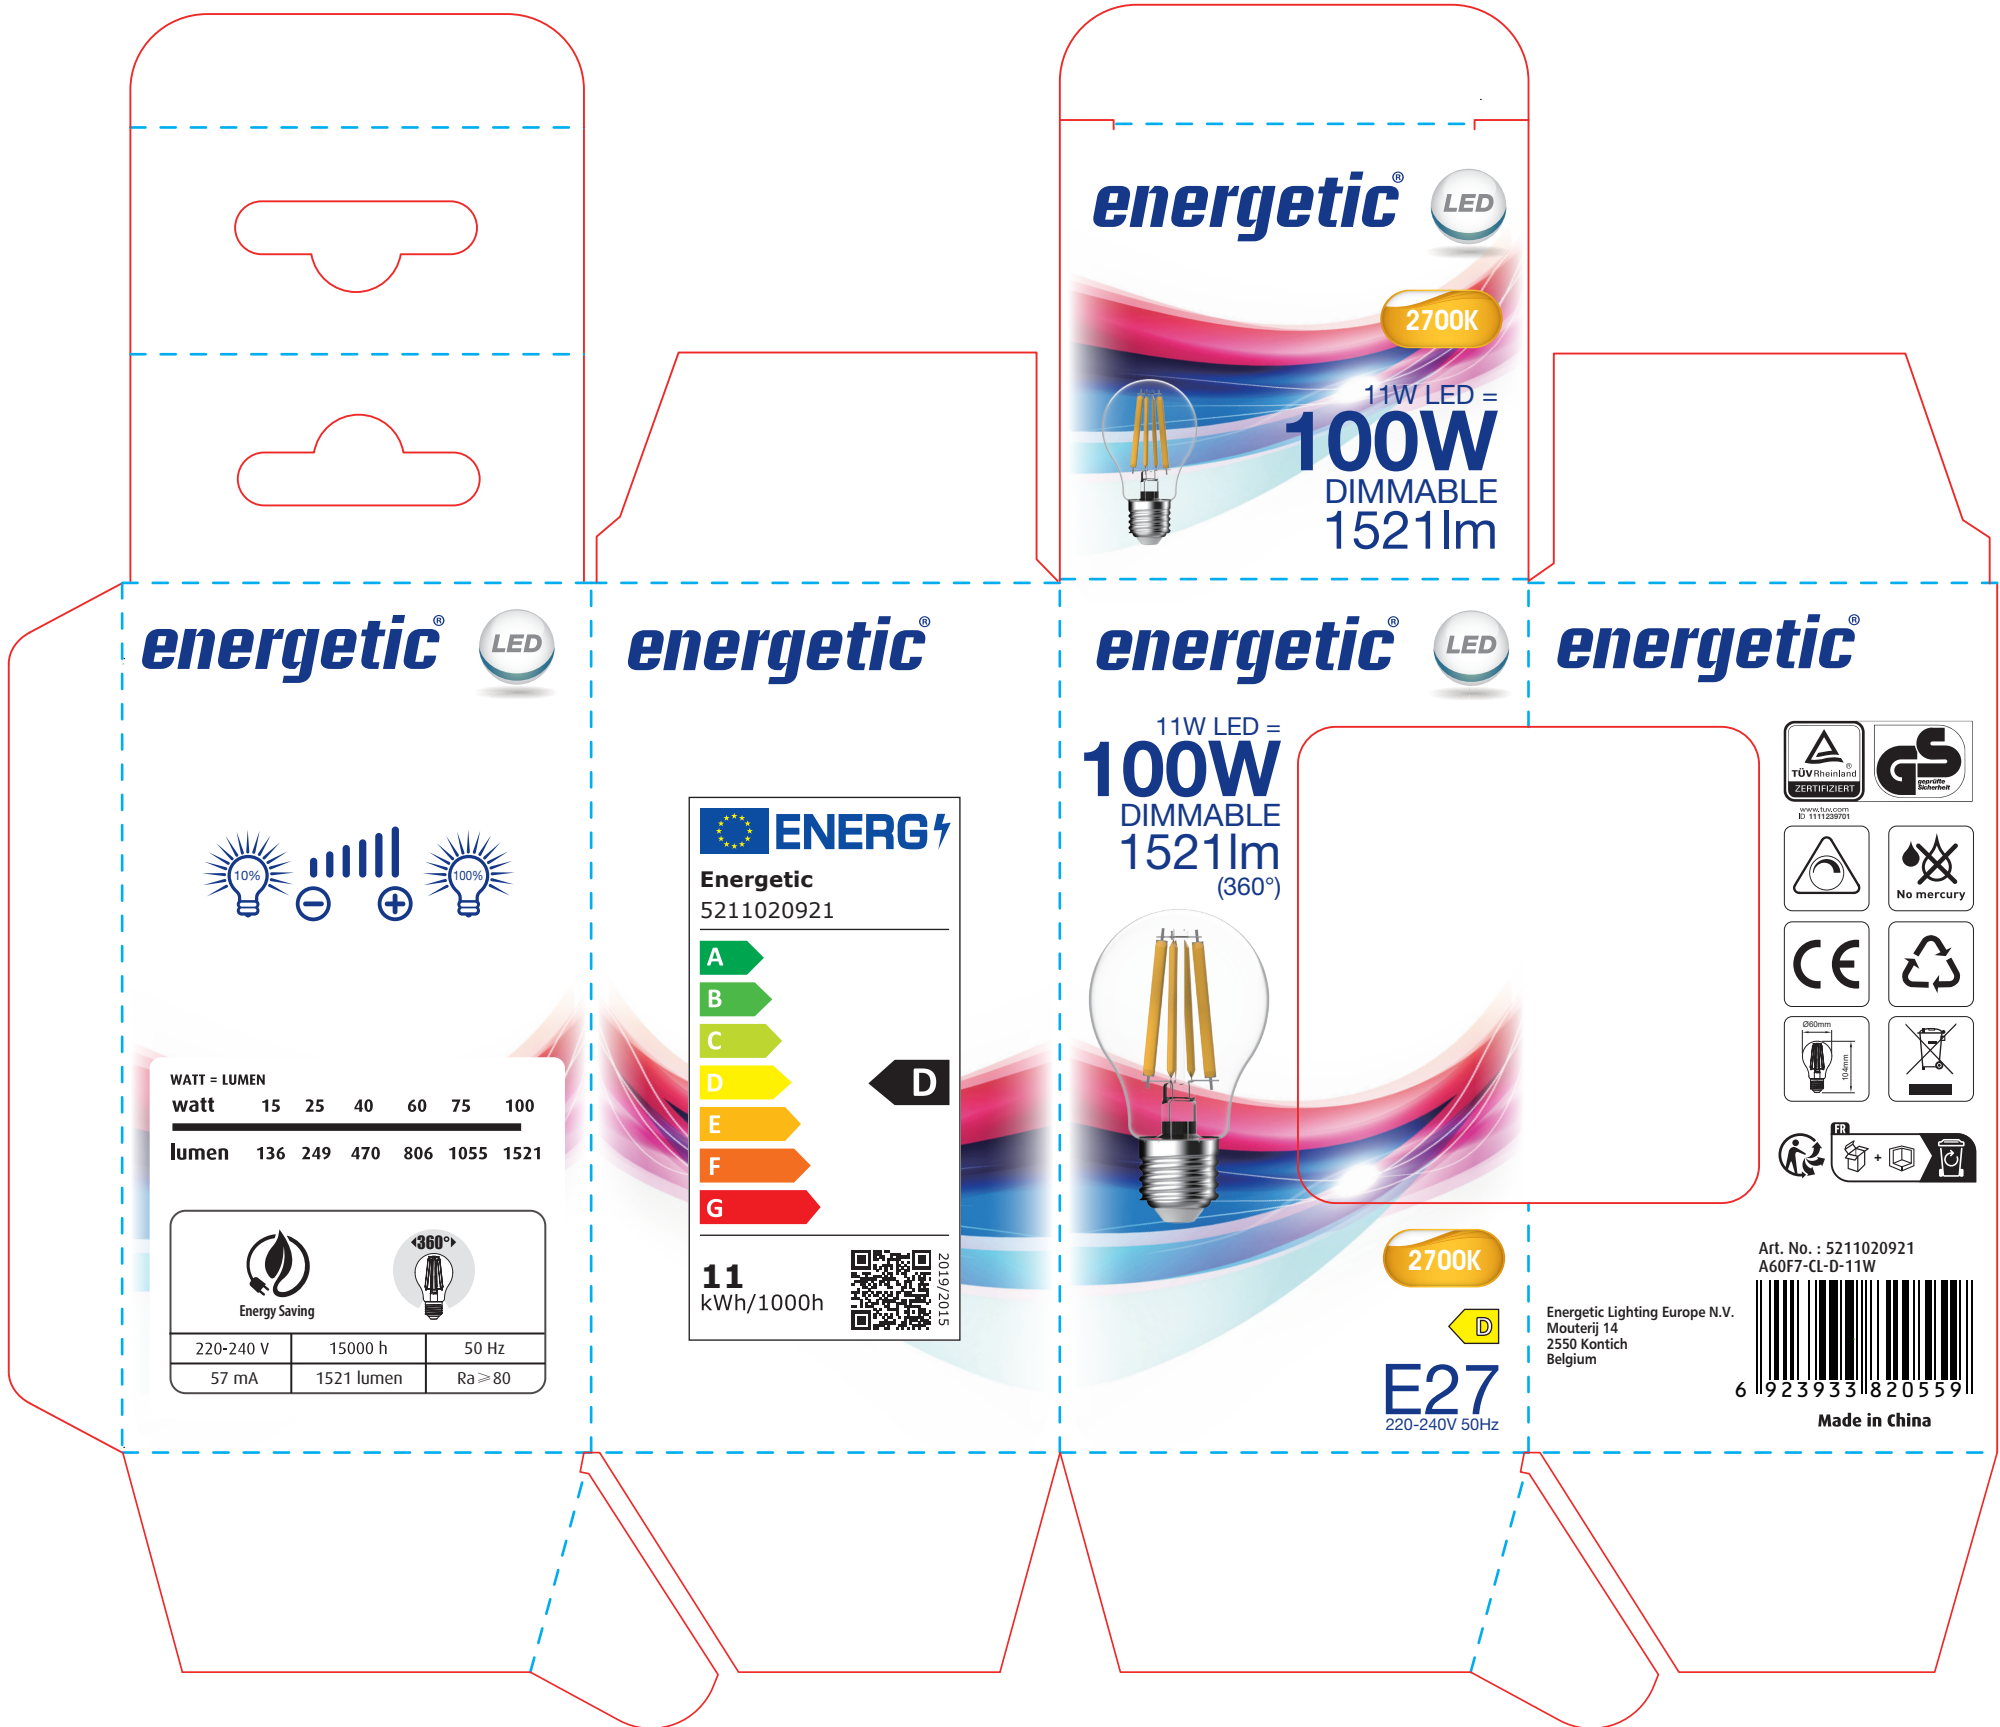

400g 灰底白板纸 62×62×115mm 展开尺寸 263×228mm

energetic® LED

2700K

11W LED =
100W
DIMMABLE
1521lm

energetic® LED

energetic®

energetic® LED

energetic®

WATT = LUMEN

| | | | | | | |
|-------|-----|-----|-----|-----|------|------|
| watt | 15 | 25 | 40 | 60 | 75 | 100 |
| lumen | 136 | 249 | 470 | 806 | 1055 | 1521 |

| | |
|-----------|------------|
| | |
| 220-240 V | 15000 h |
| 57 mA | 1521 lumen |
| | 50 Hz |
| | Ra ≥ 80 |

ENERG

Energetic
5211020921

A
B
C
D
E
F
G

D

11
kWh/1000h

2019/2015

11W LED =
100W
DIMMABLE
1521lm
(360°)

2700K