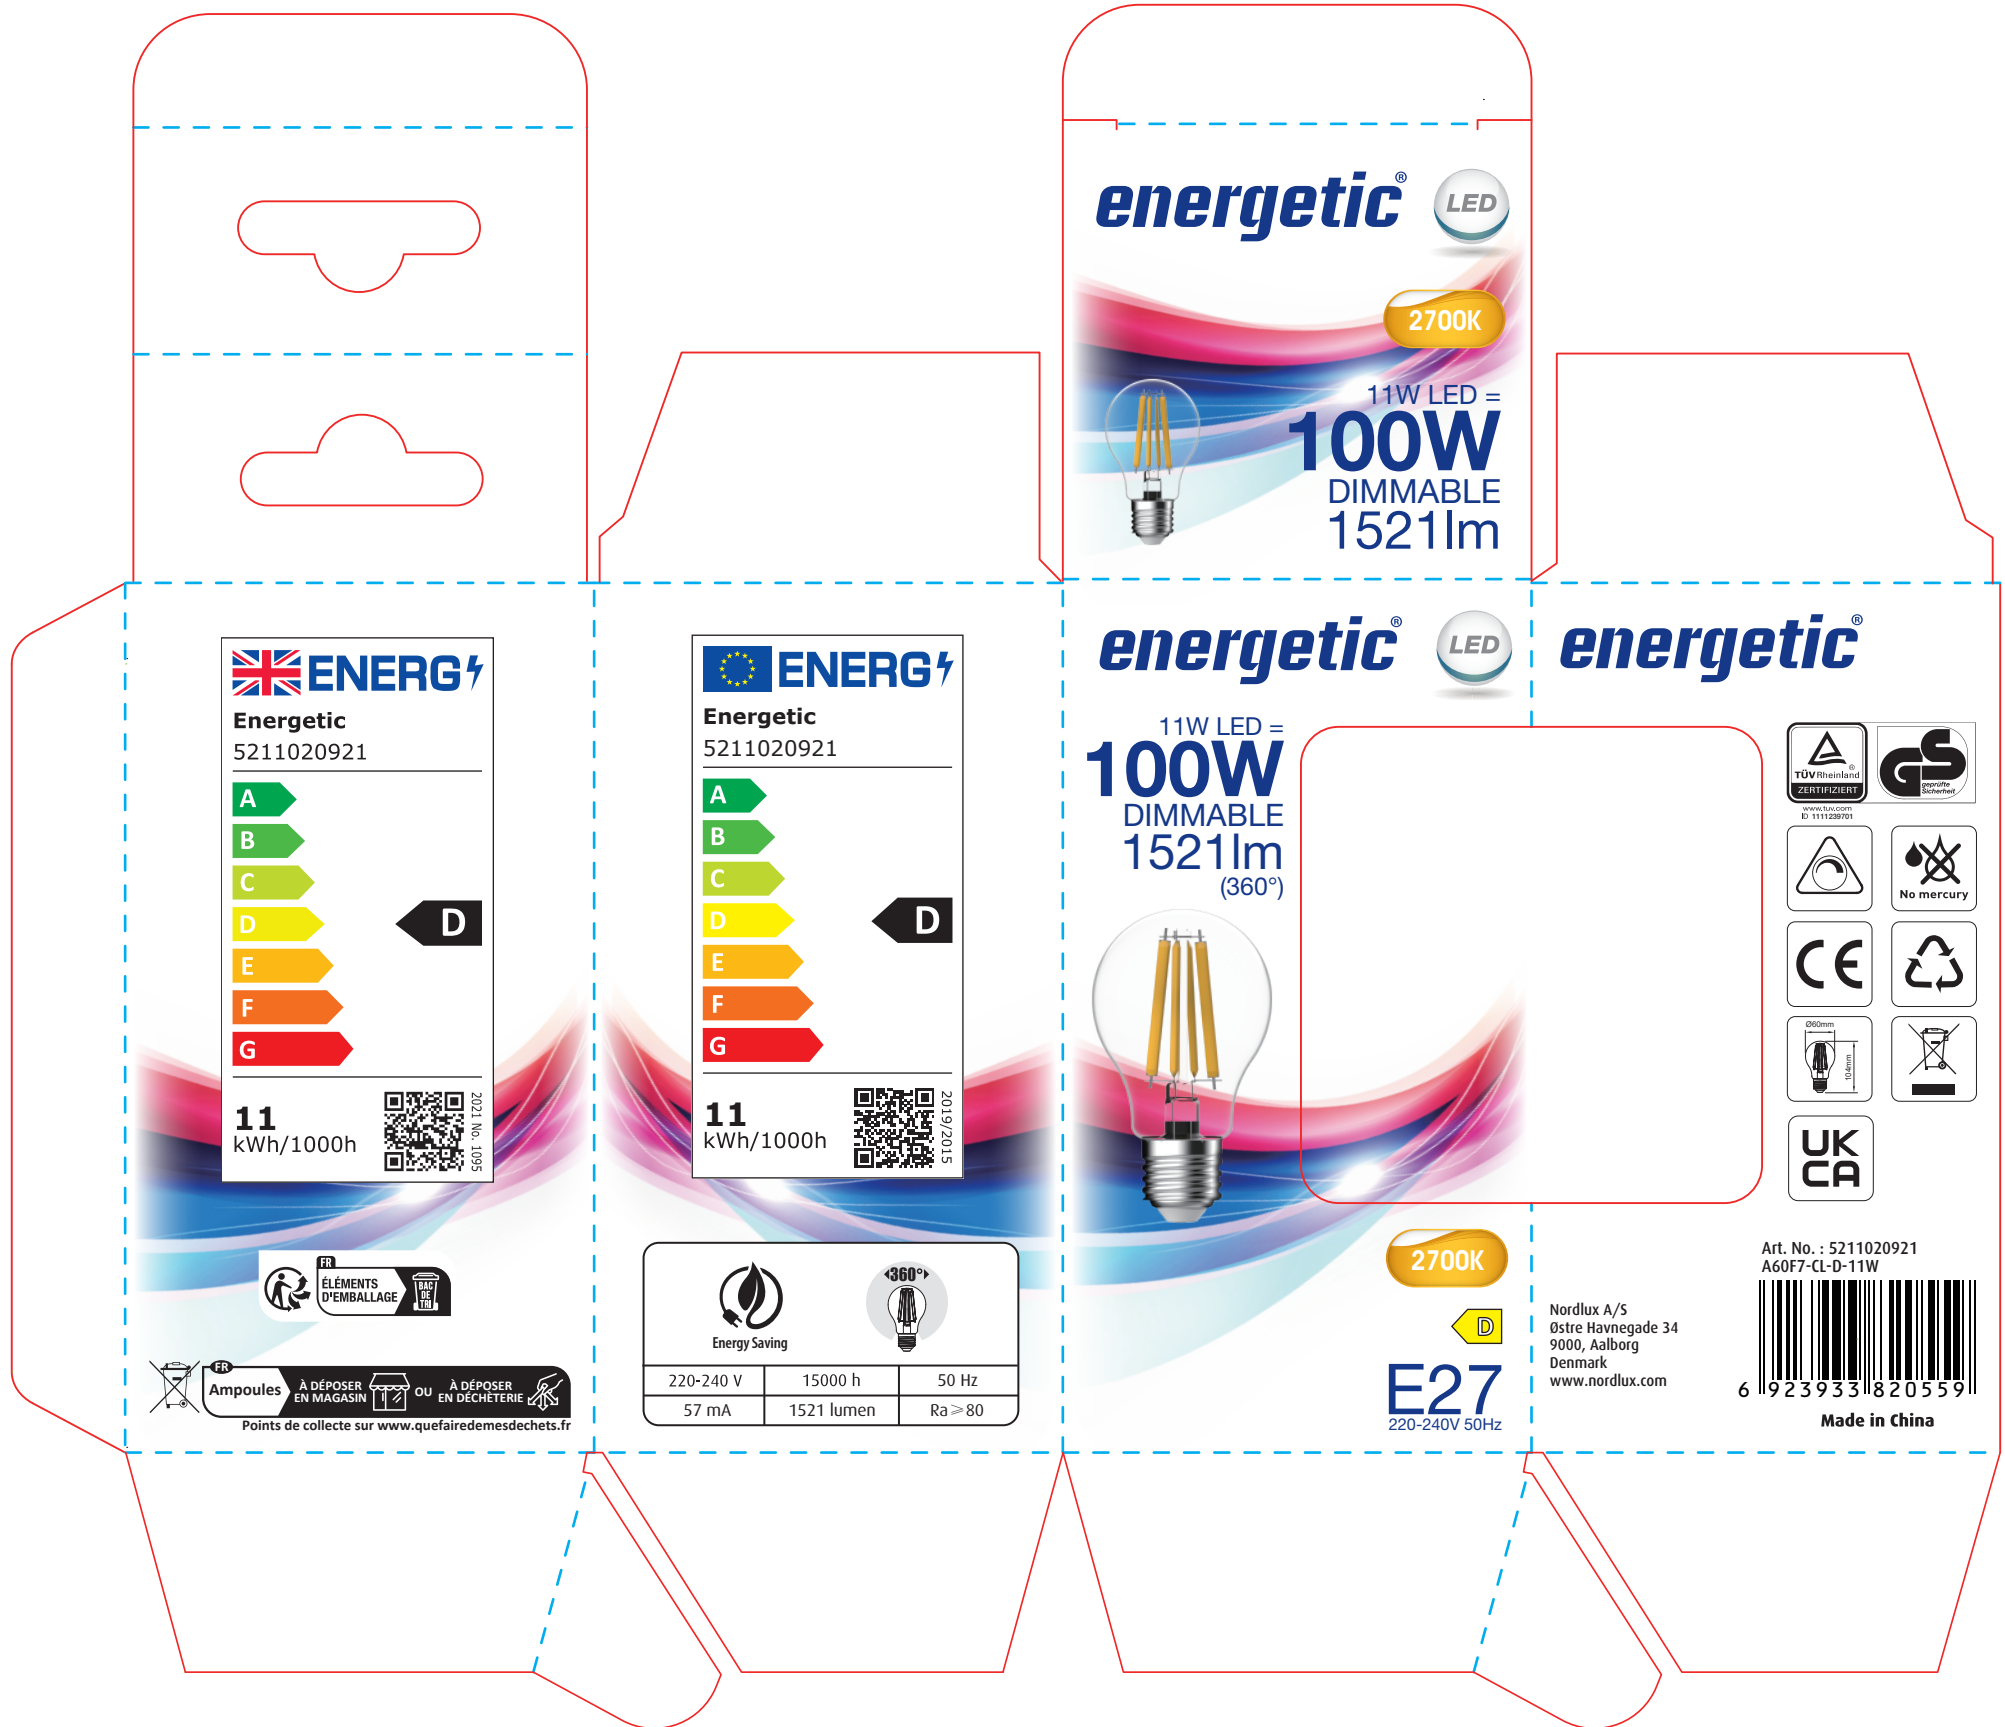

400g 灰底白板纸 62×62×115mm 展开尺寸 263×228mm

**energetic**® LED

2700K

11W LED =  
**100W**  
DIMMABLE  
1521lm

**energetic**® LED

**energetic**®

11W LED =  
**100W**  
DIMMABLE  
1521lm  
(360°)

**ENERG**  
Energetic  
5211020921

A  
B  
C  
D  
E  
F  
G

**D**

11 kWh/1000h

2021 No. 1095

**ENERG**  
Energetic  
5211020921

A  
B  
C  
D  
E  
F  
G

**D**

11 kWh/1000h