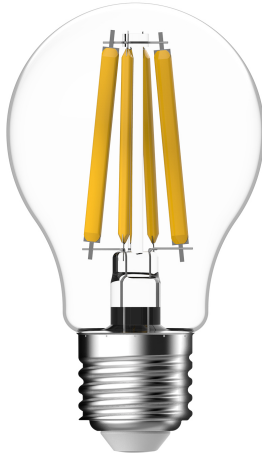

E27 | A60 | DIM | 2700 KELVIN | 1521 LUMEN

5211020921

energetic[®]
Smarter lighting

Voltage (V): 220-240 Volt
Socket type: E27

Primary material: Glass
Colour: Clear

Height (cm): 10.4

EAN: 6923933820559
TUN: 2315031
Item Number: 5211020921
Pcs Per Master Carton: 6
Sales Box Height (cm): 11.5
Sales Box Width(cm): 6.2

Sales Box Depth (cm): 6.2
Sales Box Volume m³ : 0.0004
Product net weight (kg): 0.0324

Brightness of light (Lumen): 1521
Colour temperature (Kelvin): 2700
Ra-value : 80
Lifetime (hours): 15000
Beam angle (°) : 360
Candela (cd) (for directional lamp only): 0
Energy class: D
Actual watt (W): 11

• Dimmable • Improved filament bulb at 1521 lumen

ENERG⁺

Energetic
5211020921

A
B
C
D
E
F
G

D

11
kWh/1000h

2019/2015

Clear A60 bulb with E27 fitting and a very high lumen output (1521) in warm white light. This bulb has a wide beam angle, which means that the light is diffused widely around the room.