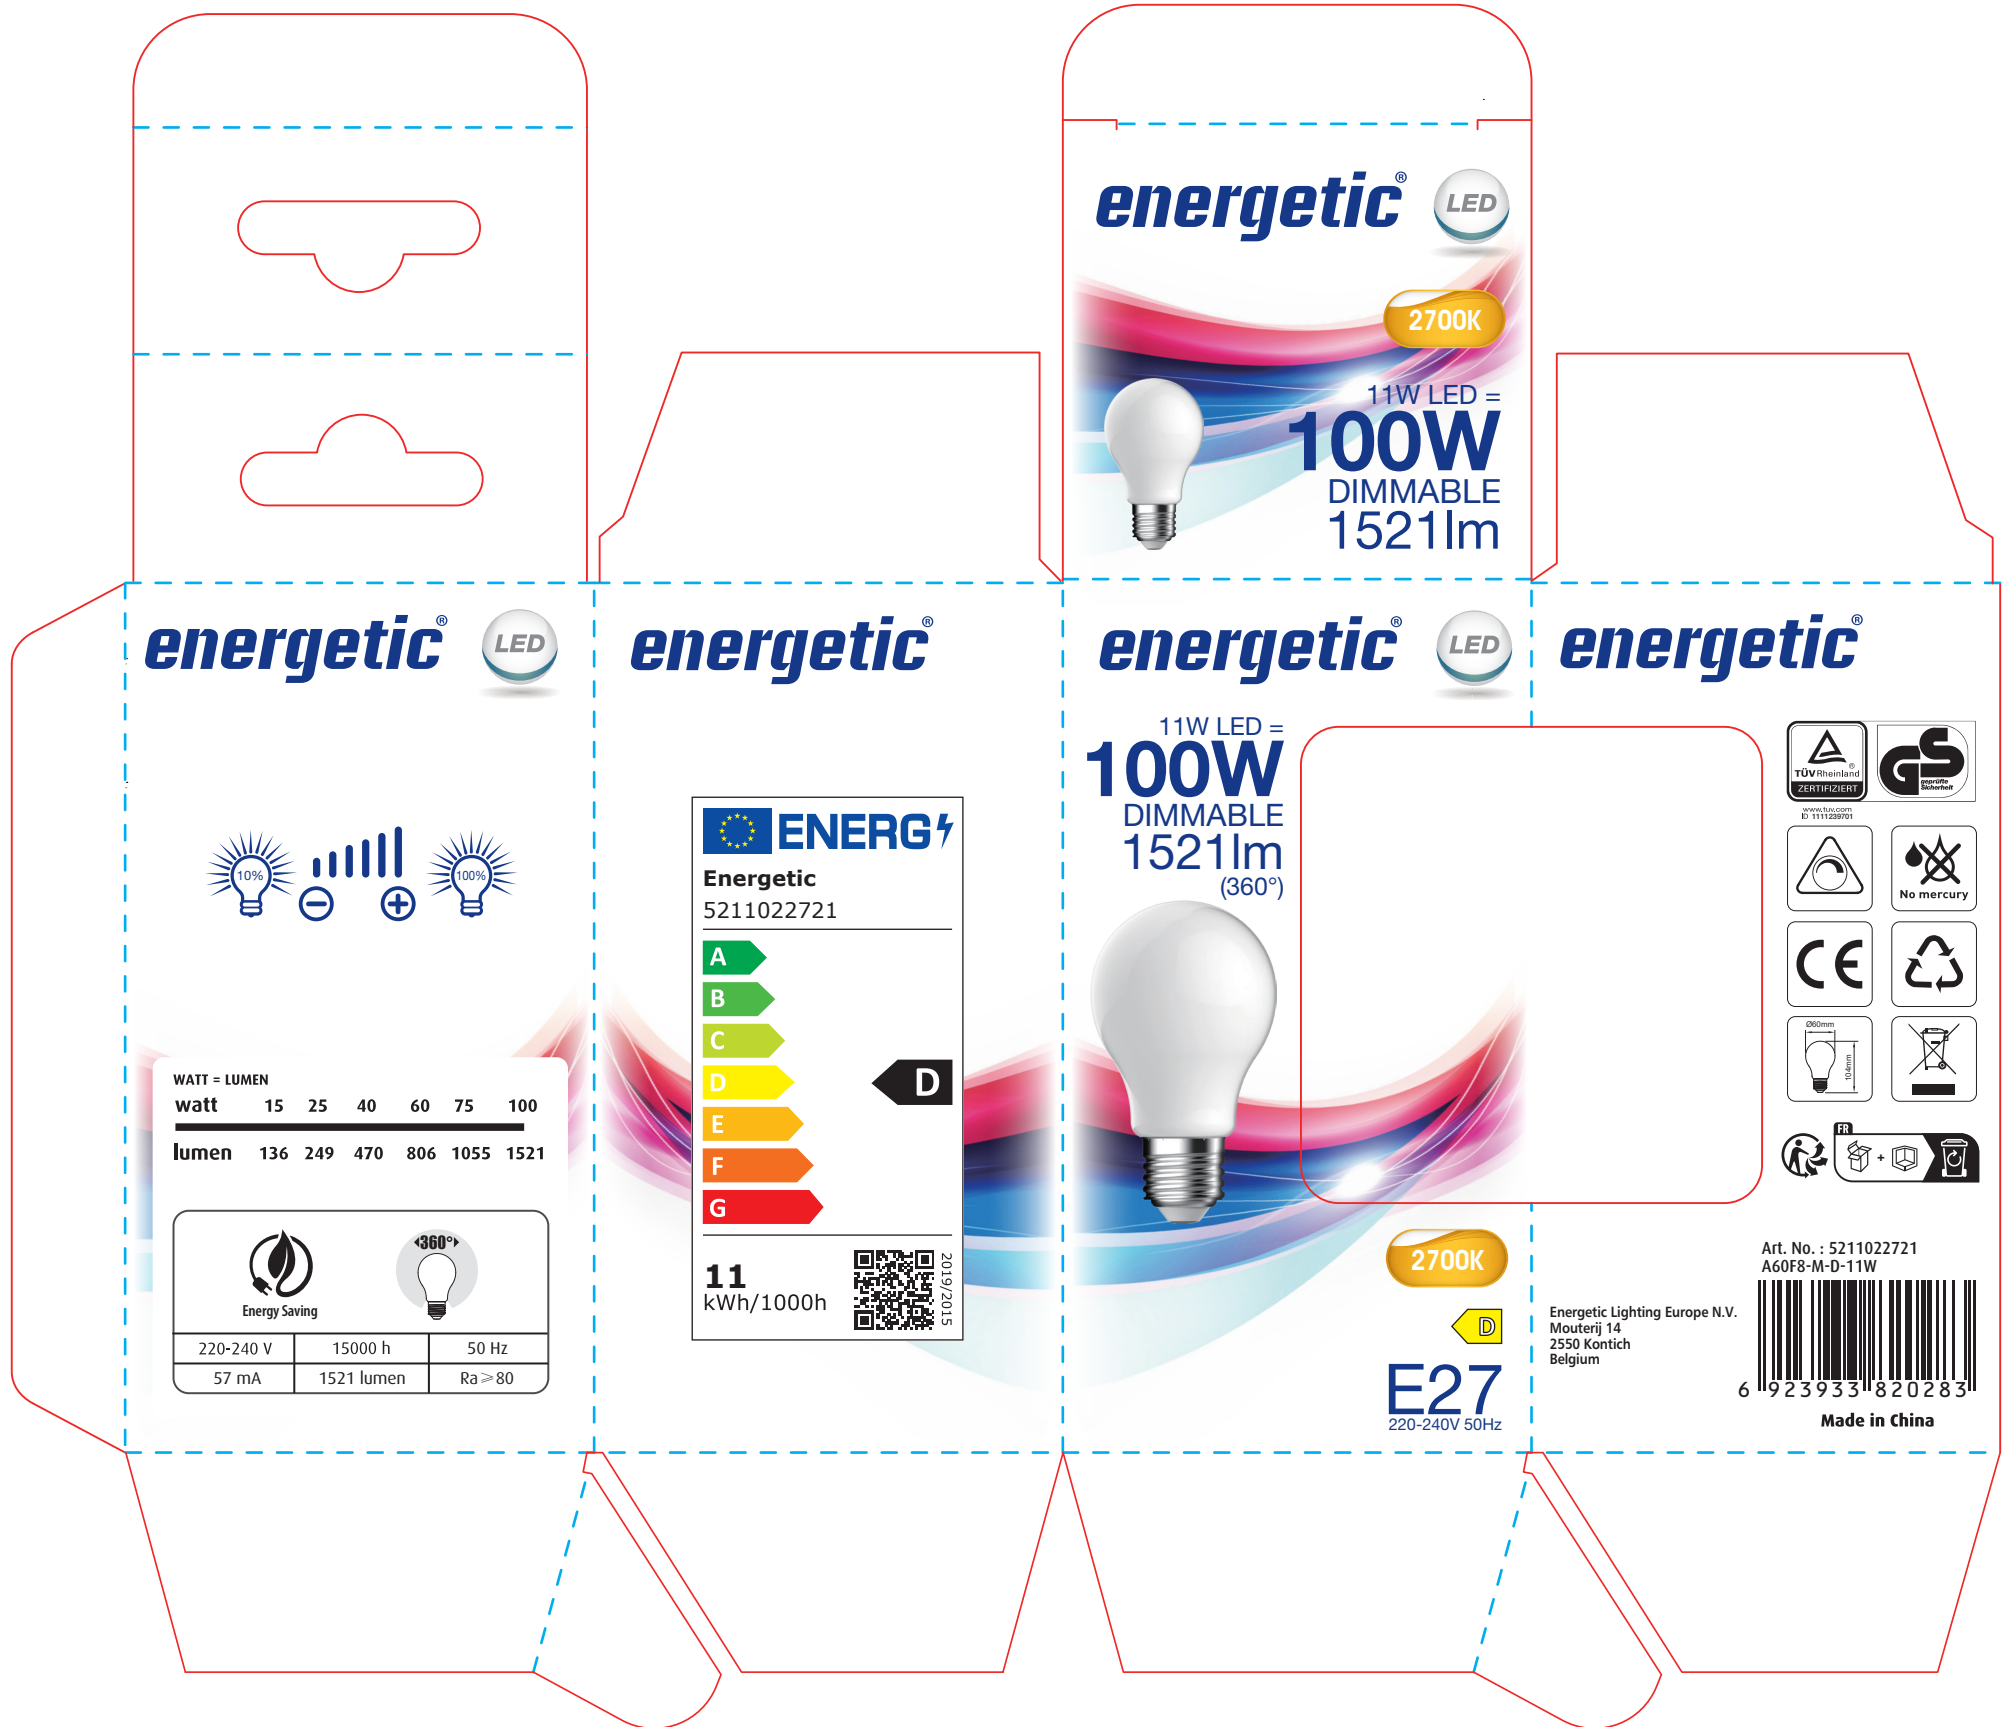

400g 灰底白板纸 62×62×115mm 展开尺寸 263×228mm

**energetic**® LED

2700K

11W LED =  
**100W**  
DIMMABLE  
1521lm

**energetic**® LED

**energetic**®

**energetic**® LED

**energetic**®

WATT = LUMEN

watt	15	25	40	60	75	100
lumen	136	249	470	806	1055	1521

220-240 V	15000 h
57 mA	1521 lumen
	Ra ≥ 80

**ENERG**

**Energetic**  
5211022721

A
B
C
D
E
F
G

**11**  
kWh/1000h

2019/2015

11W LED =  
**100W**  
DIMMABLE  
1521lm  
(360°)

2700K

D

**E27**  
220-240V 50Hz

Art. No. : 5211022721  
A60F8-M-D-11W

6 923933 820283

**Made in China**

Energetic Lighting Europe N.V.  
Mouterij 14  
2550 Kontich  
Belgium