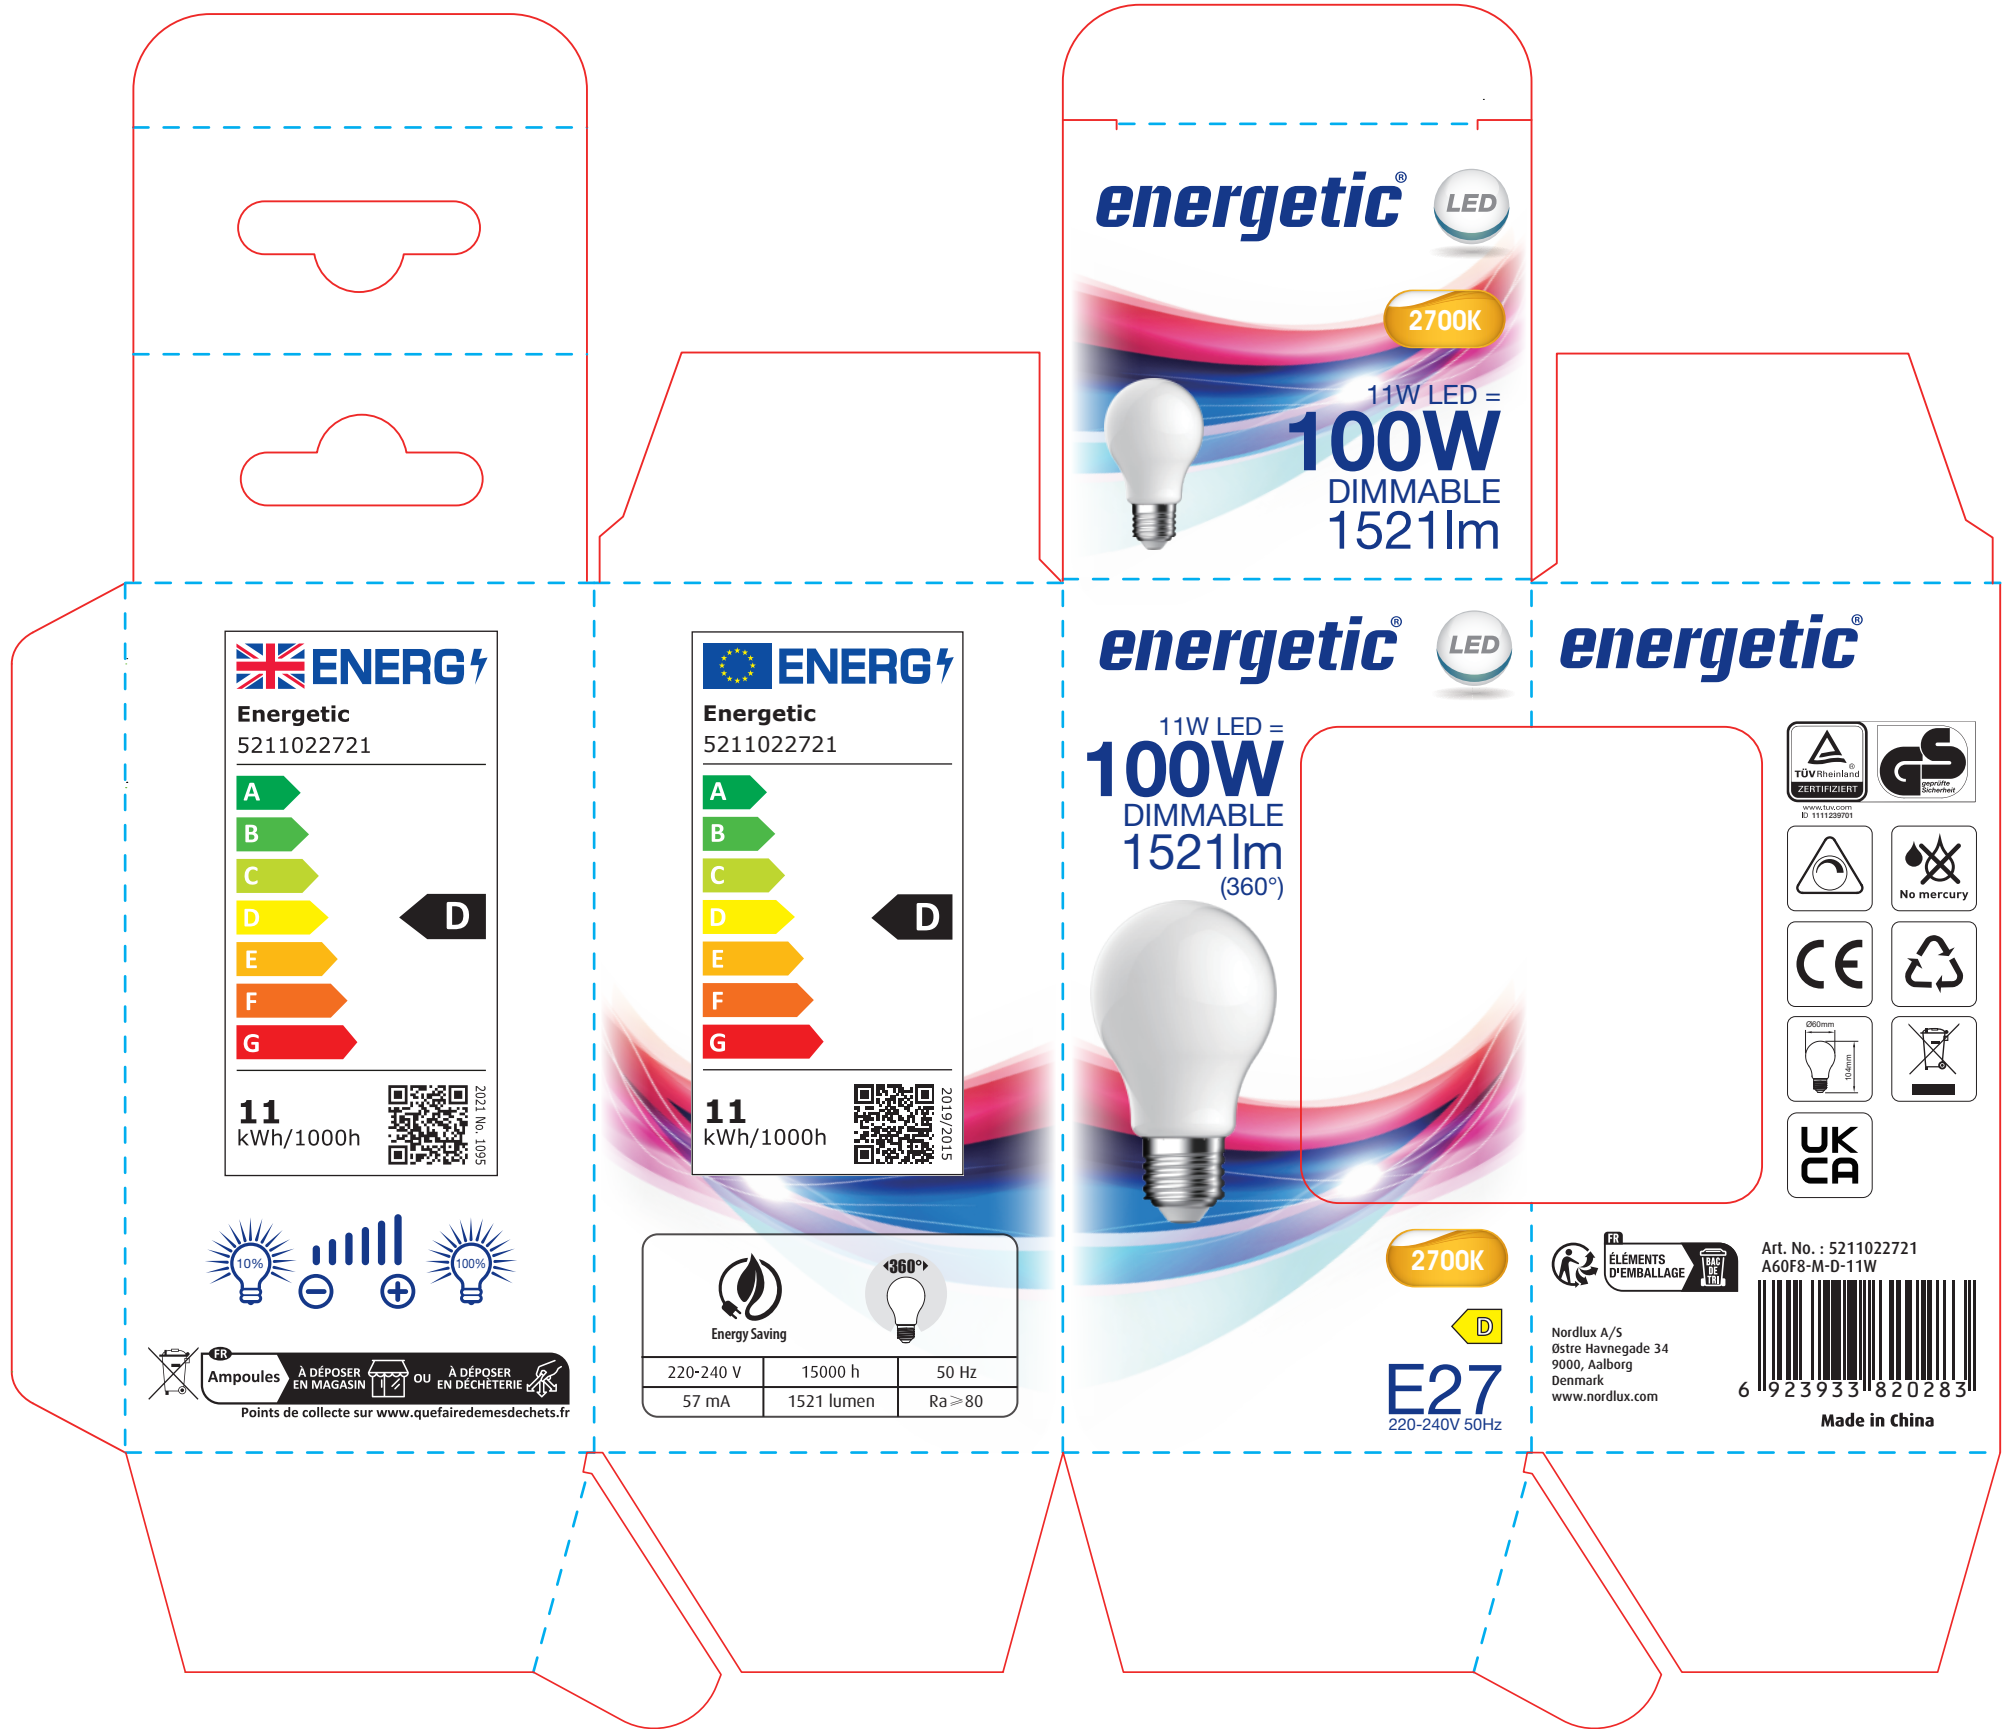

400g 灰底白板纸 62×62×115mm 展开尺寸 263×228mm

energetic® LED

2700K

11W LED =
100W
DIMMABLE
1521lm

energetic® LED

energetic®

11W LED =
100W
DIMMABLE
1521lm
(360°)

ENERG
Energetic
5211022721

A
B
C
D
E
F
G

D

11 kWh/1000h

2021.10.1005

ENERG
Energetic
5211022721

A
B
C
D
E
F
G

D

11 kWh/1000h

2019/2015

Energy Saving

360°

220-240 V	15000 h	50 Hz
57 mA	1521 lumen	Ra ≥ 80

2700K

D

E27
220-240V 50Hz

Nordlux A/S
Østre Havnegade 34
9000, Aalborg
Denmark
www.nordlux.com