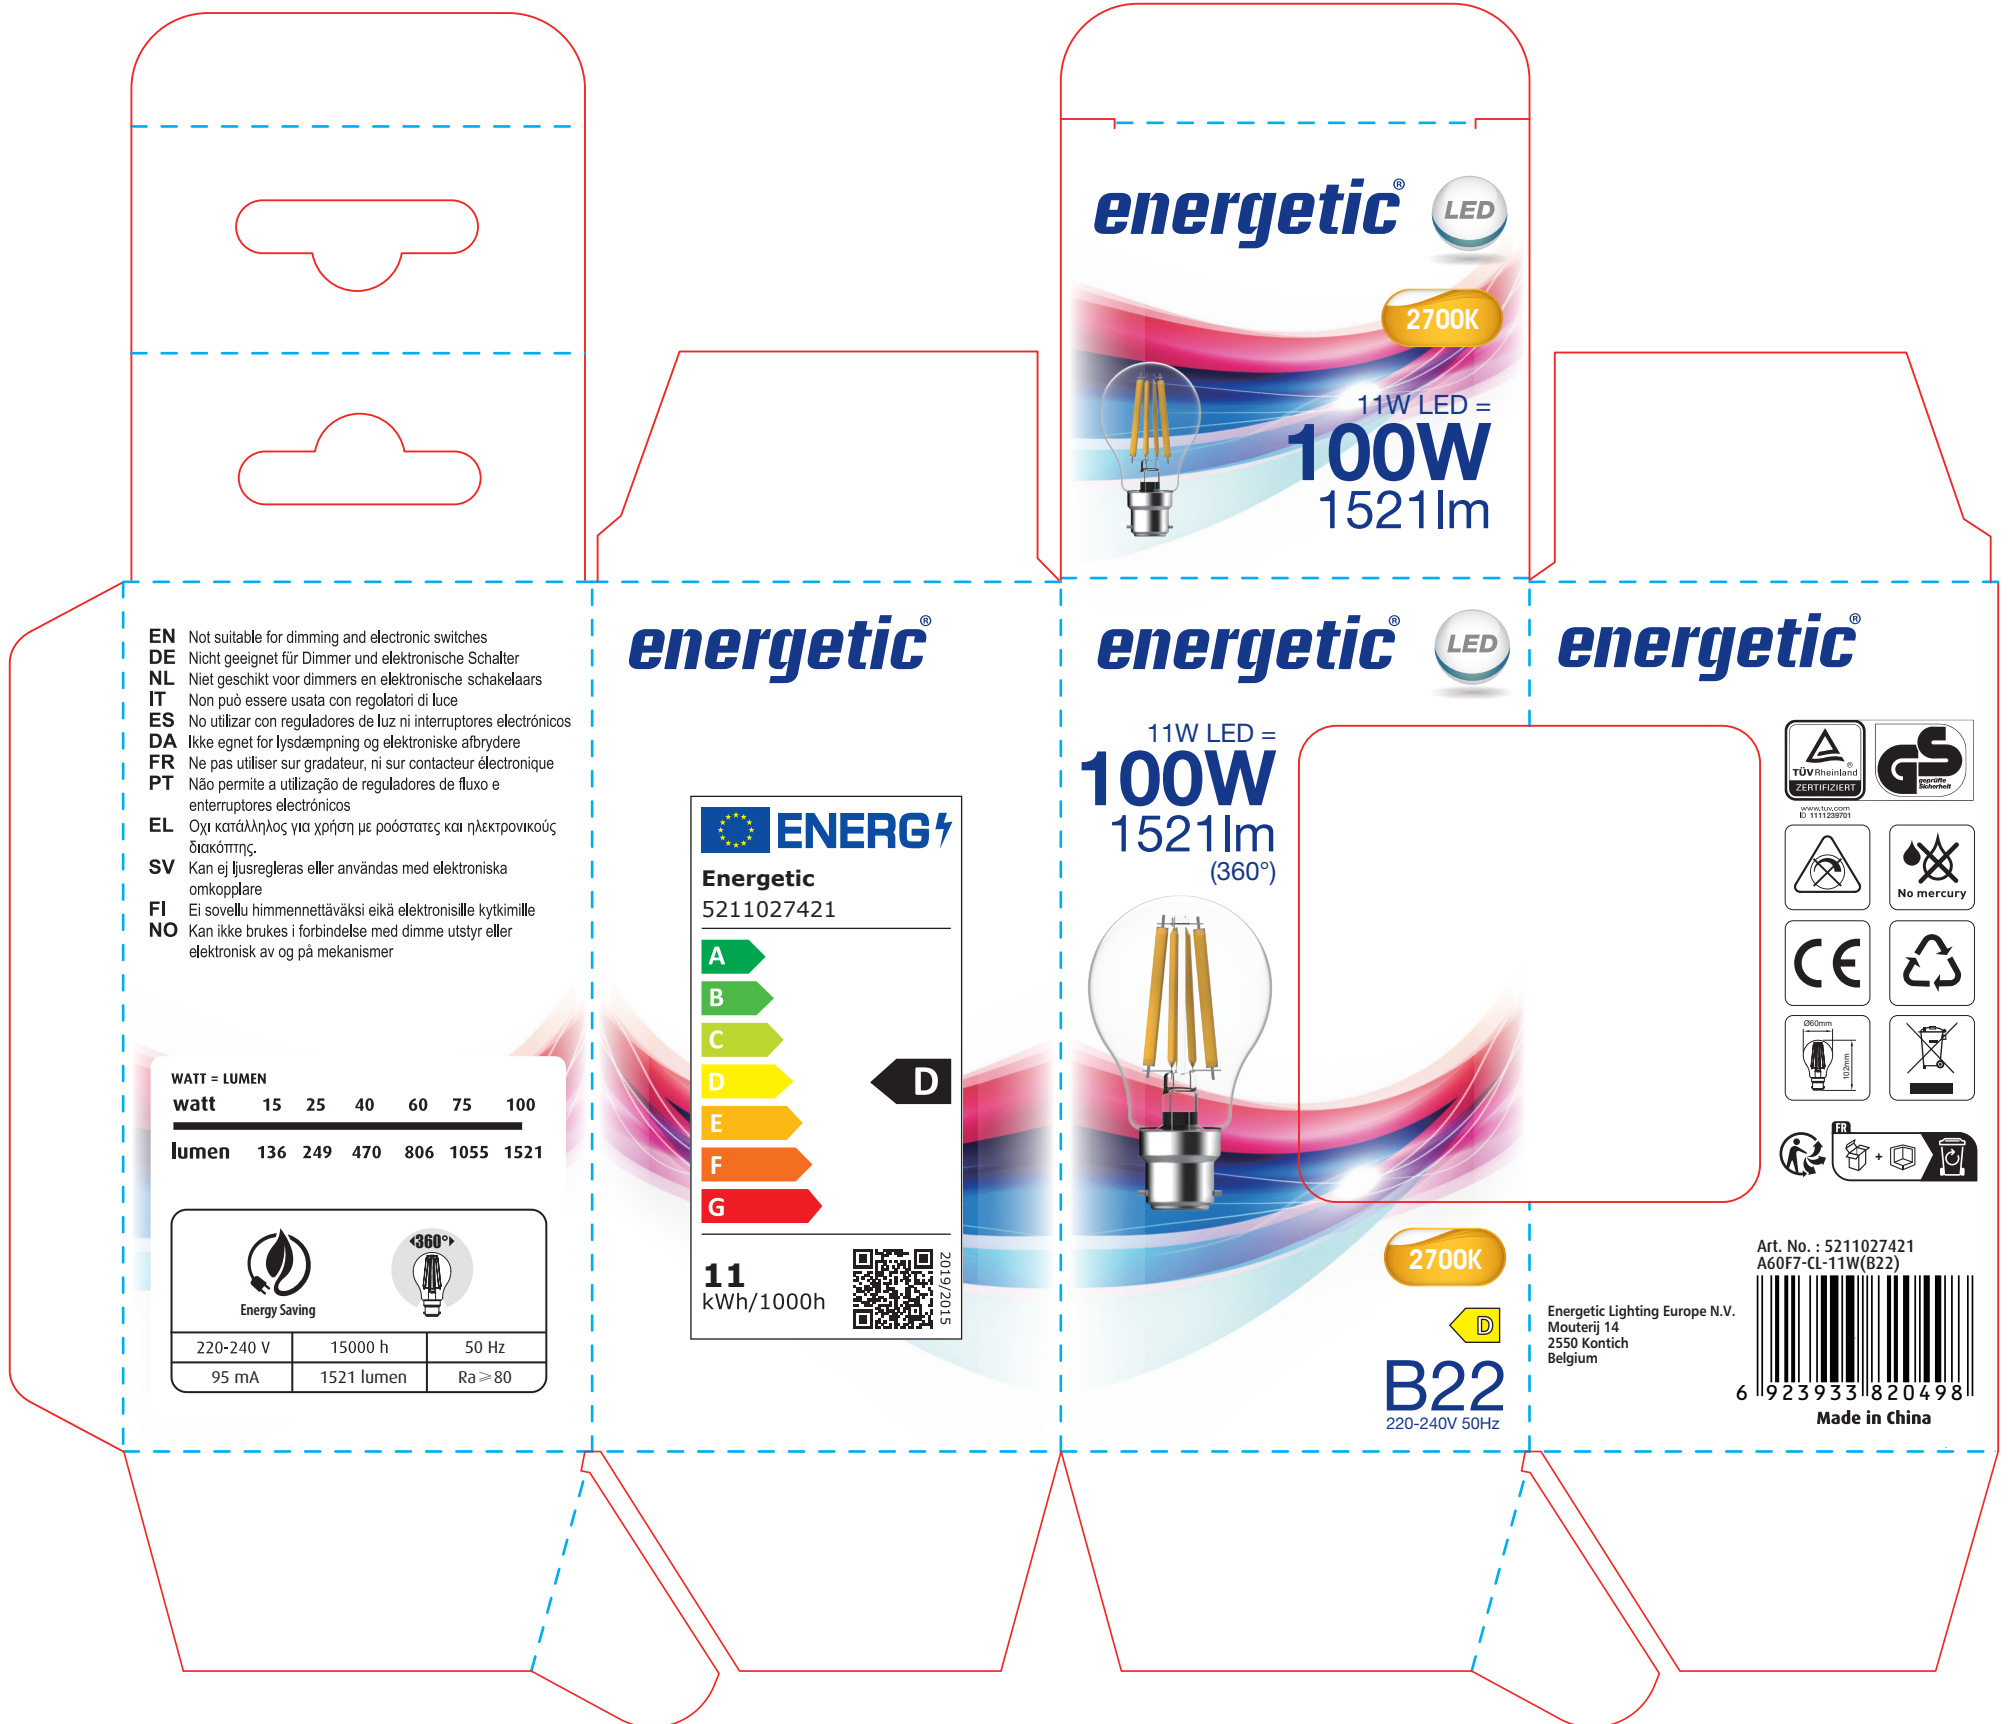

400g 灰底白板纸 62×62×115mm 展开尺寸 263×228mm

energetic® LED

2700K

11W LED =
100W
1521lm

energetic®

energetic® LED

energetic®

11W LED =
100W
1521lm
(360°)