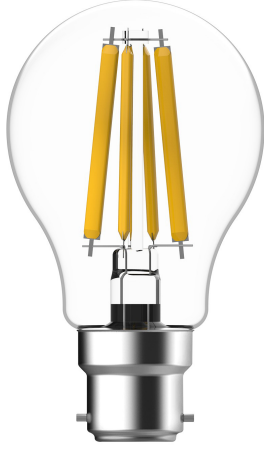

B22 | A60 | 2700 KELVIN | 1521 LUMEN

5211027421

energetic[®]
Smarter lighting

Voltage (V): 220-240 Volt
Socket type: B22

Primary material: Glass
Colour: Clear

Height (cm): 10.2

EAN: 6923933820498
TUN: 2314996
Item Number: 5211027421
Pcs Per Master Carton: 6
Sales Box Height (cm): 14
Sales Box Width(cm): 7.2

Sales Box Depth (cm): 7.2
Sales Box Volume m³ : 0.0007
Product net weight (kg): 0.0324

Brightness of light (Lumen): 1521
Colour temperature (Kelvin): 2700
Ra-value : 80
Lifetime (hours): 15000
Beam angle (°) : 360
Candela (cd) (for directional lamp only): 0
Energy class: D
Actual watt (W): 11

• Improved filament bulb at 1521 lumen

Clear A60 bulb with B22 fitting and a very high lumen output (1521) in warm white light. This bulb has a wide beam angle, which means that the light is diffused widely around the room.