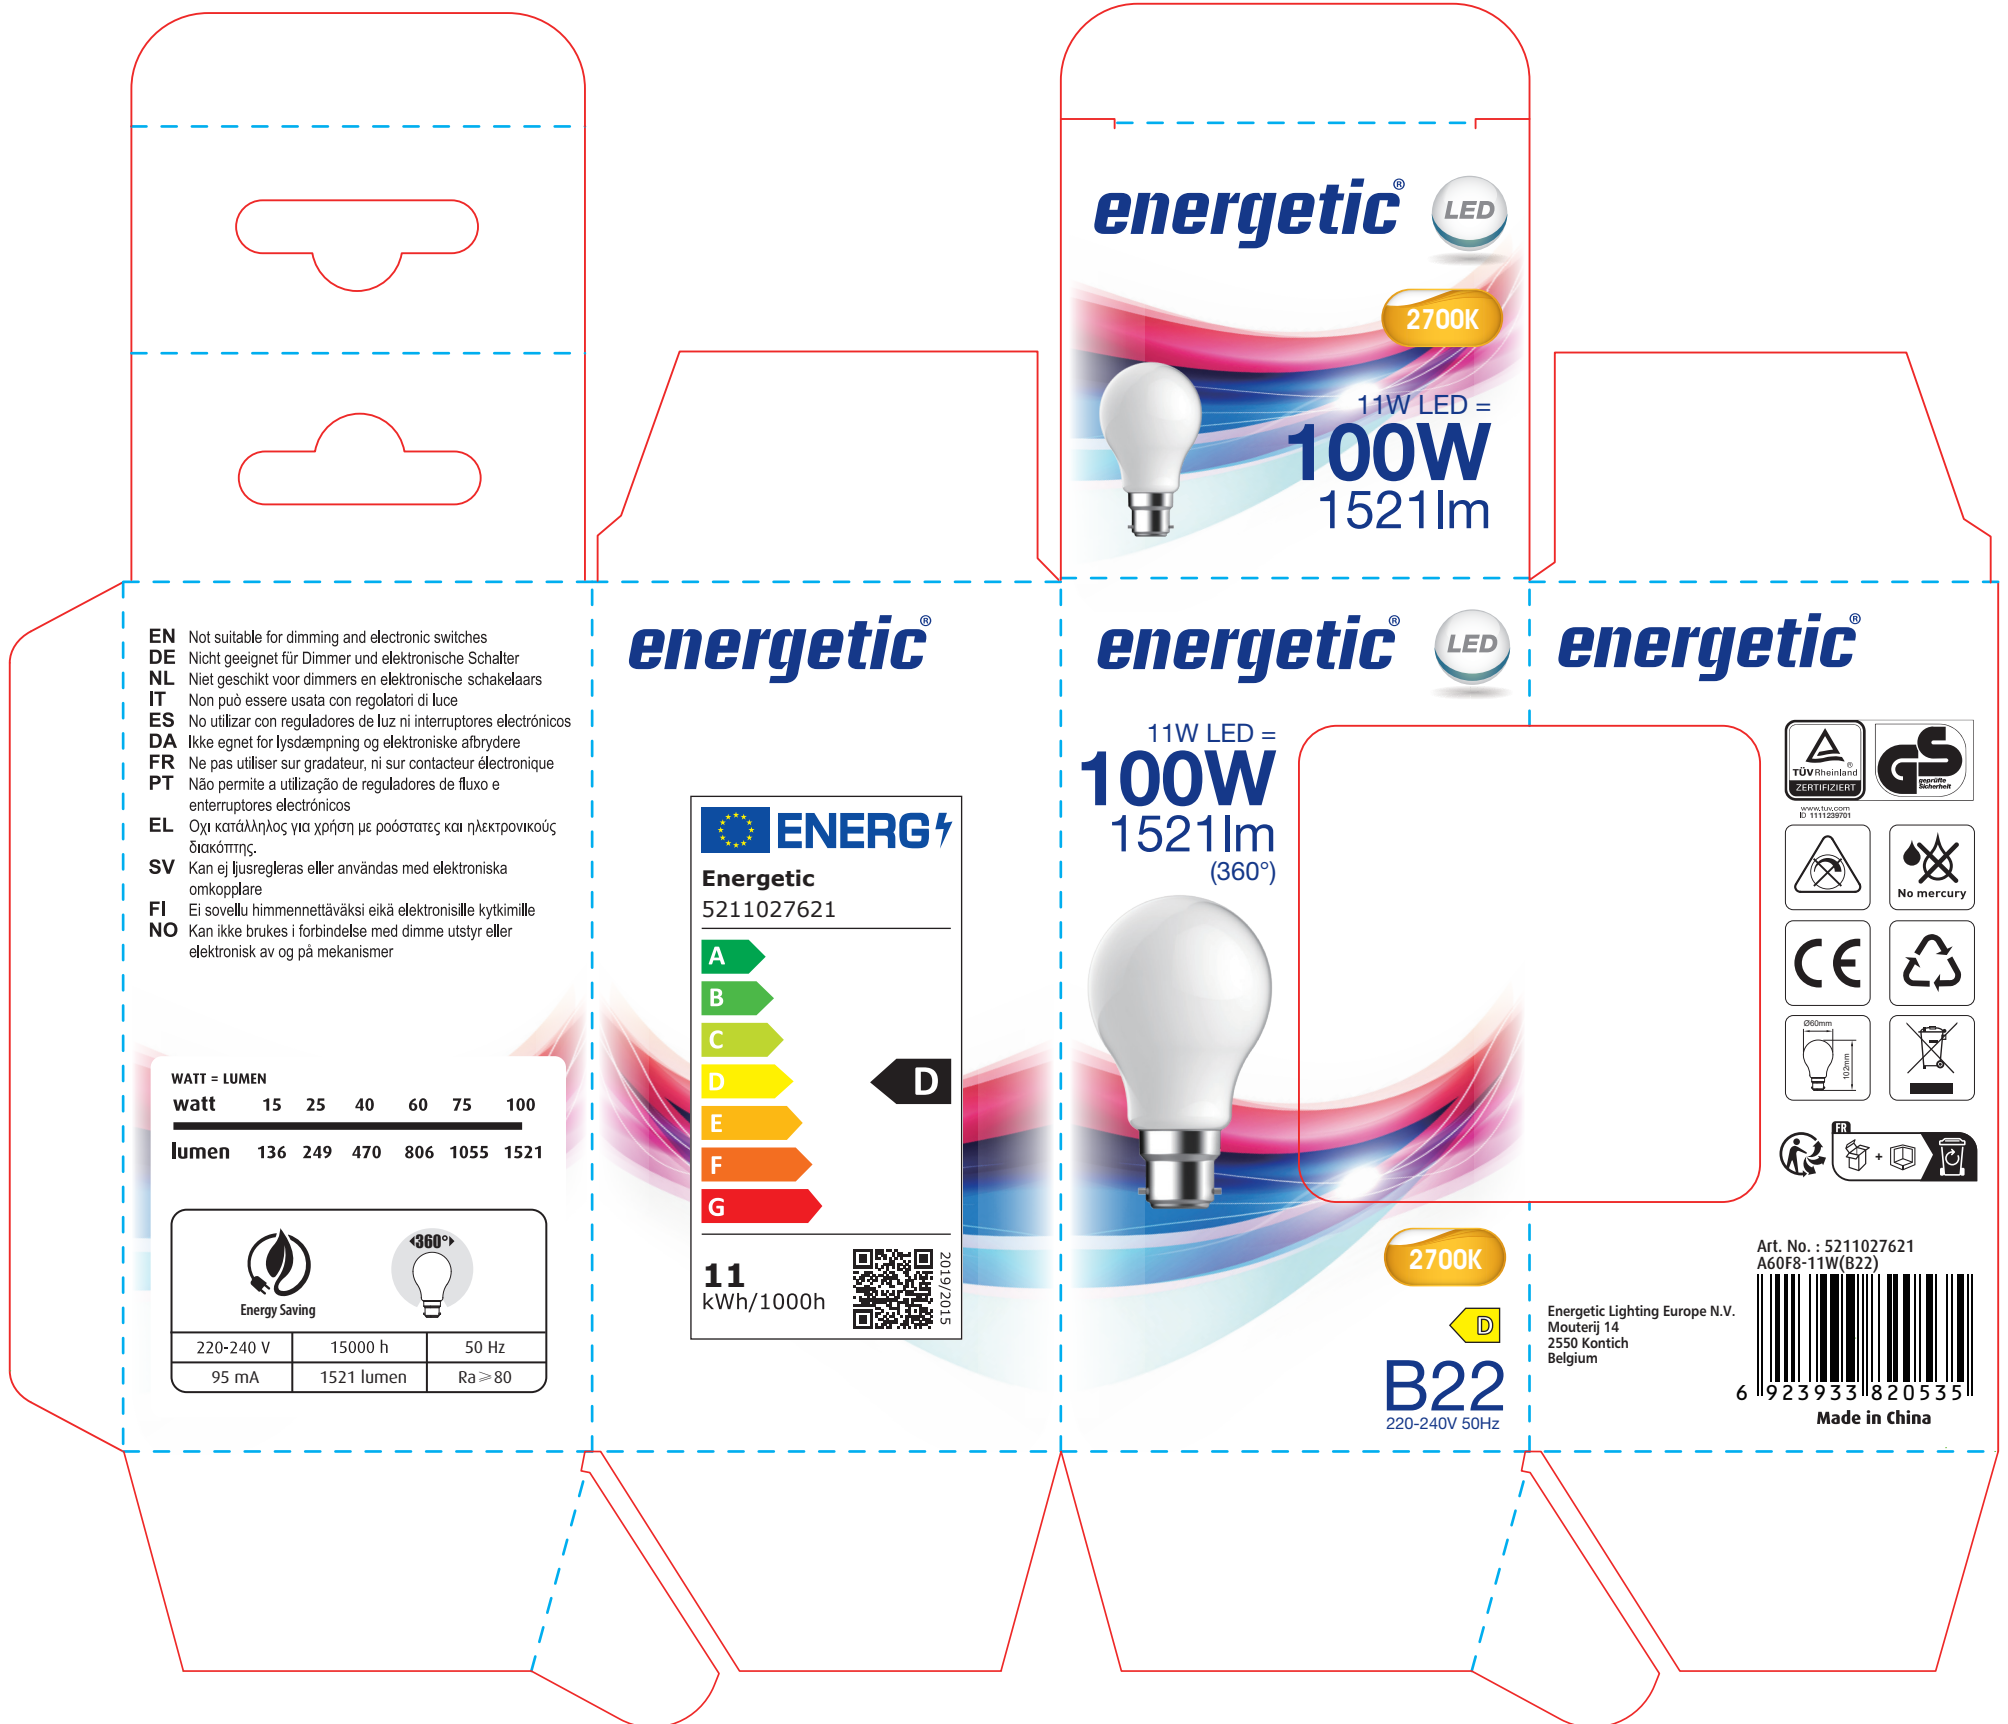

400g 灰底白板纸 62×62×115mm 展开尺寸 263×228mm

energetic® LED

2700K

11W LED =
100W
1521lm

energetic®

energetic® LED

energetic®

11W LED =
100W
1521lm
(360°)

WATT = LUMEN

watt	15	25	40	60	75	100
lumen	136	249	470	806	1055	1521

Energy Saving		360°	
220-240 V	15000 h	50 Hz	
95 mA	1521 lumen	Ra ≥ 80	

ENERG

Energetic
5211027621

11
kWh/1000h

2019/2015

2700K