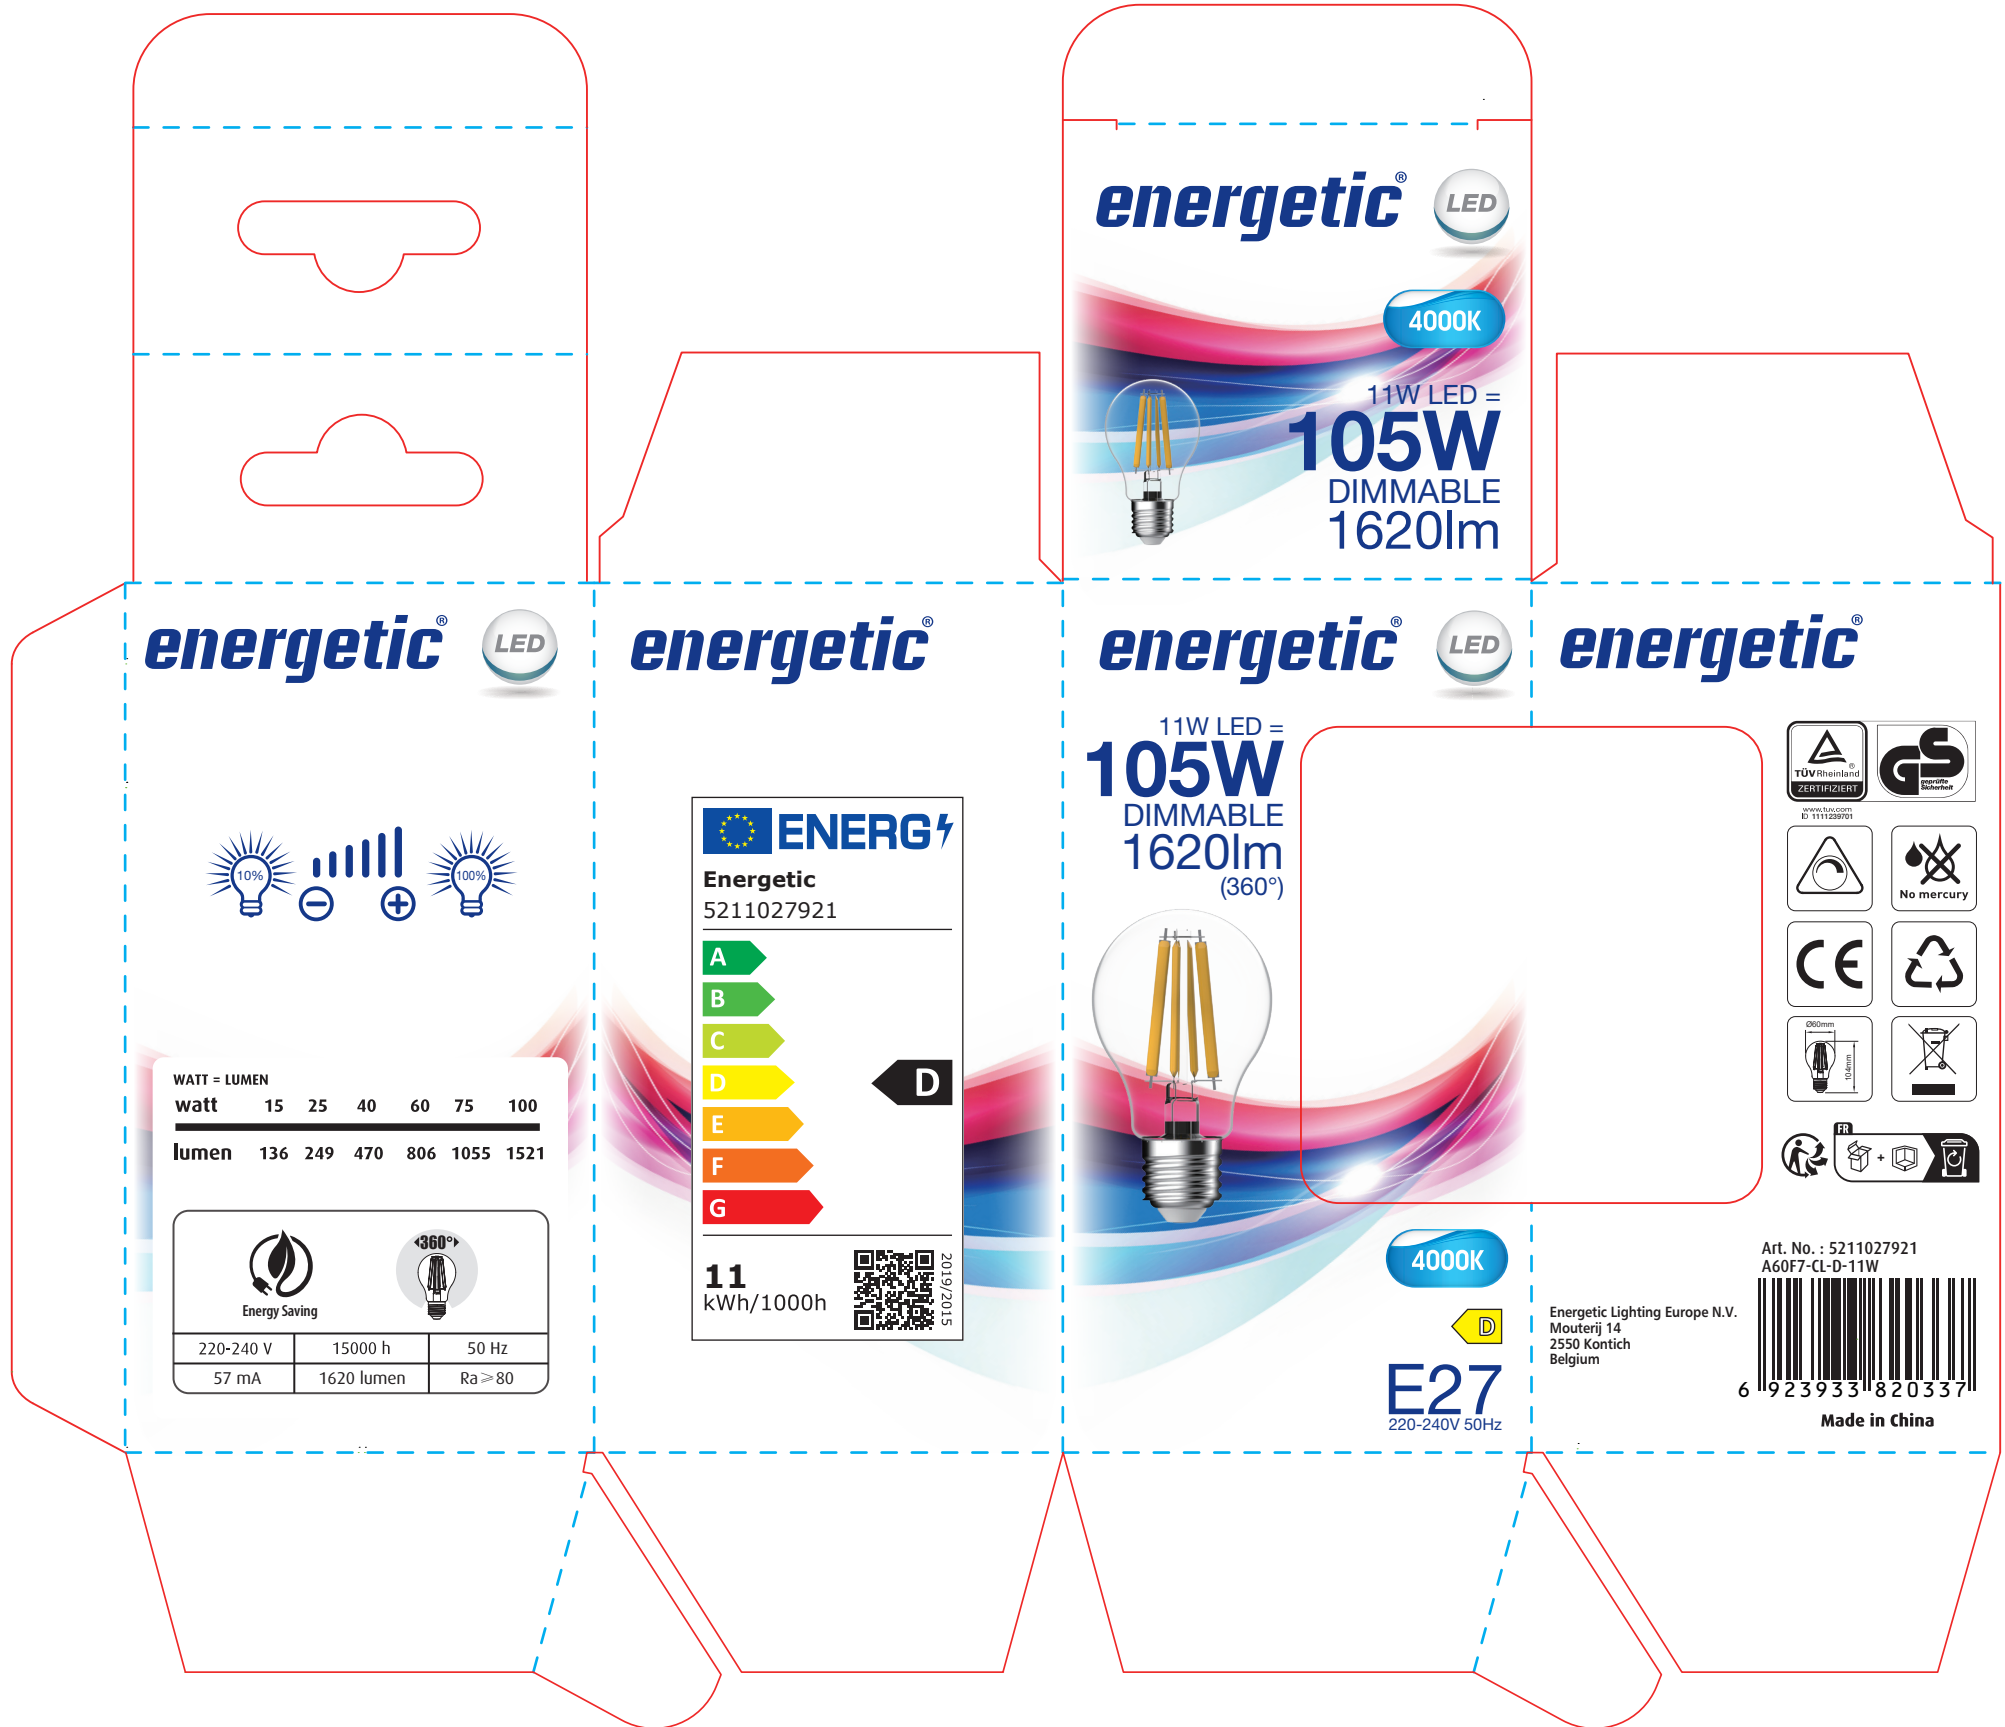

400g 灰底白板纸 62×62×115mm 展开尺寸 263×228mm

energetic® LED

4000K

11W LED =
105W
DIMMABLE
1620lm

energetic® LED

energetic®

energetic® LED

energetic®

WATT = LUMEN

watt	15	25	40	60	75	100
lumen	136	249	470	806	1055	1521

220-240 V	15000 h
57 mA	1620 lumen
	Ra ≥ 80

ENERG

Energetic
5211027921

A
B
C
D
E
F
G

11
kWh/1000h

2019/2015

11W LED =
105W
DIMMABLE
1620lm
(360°)

4000K

E27
220-240V 50Hz

Art. No. : 5211027921
A60F7-CL-D-11W

Energetic Lighting Europe N.V.
Mouterij 14
2550 Kontich
Belgium

Made in China