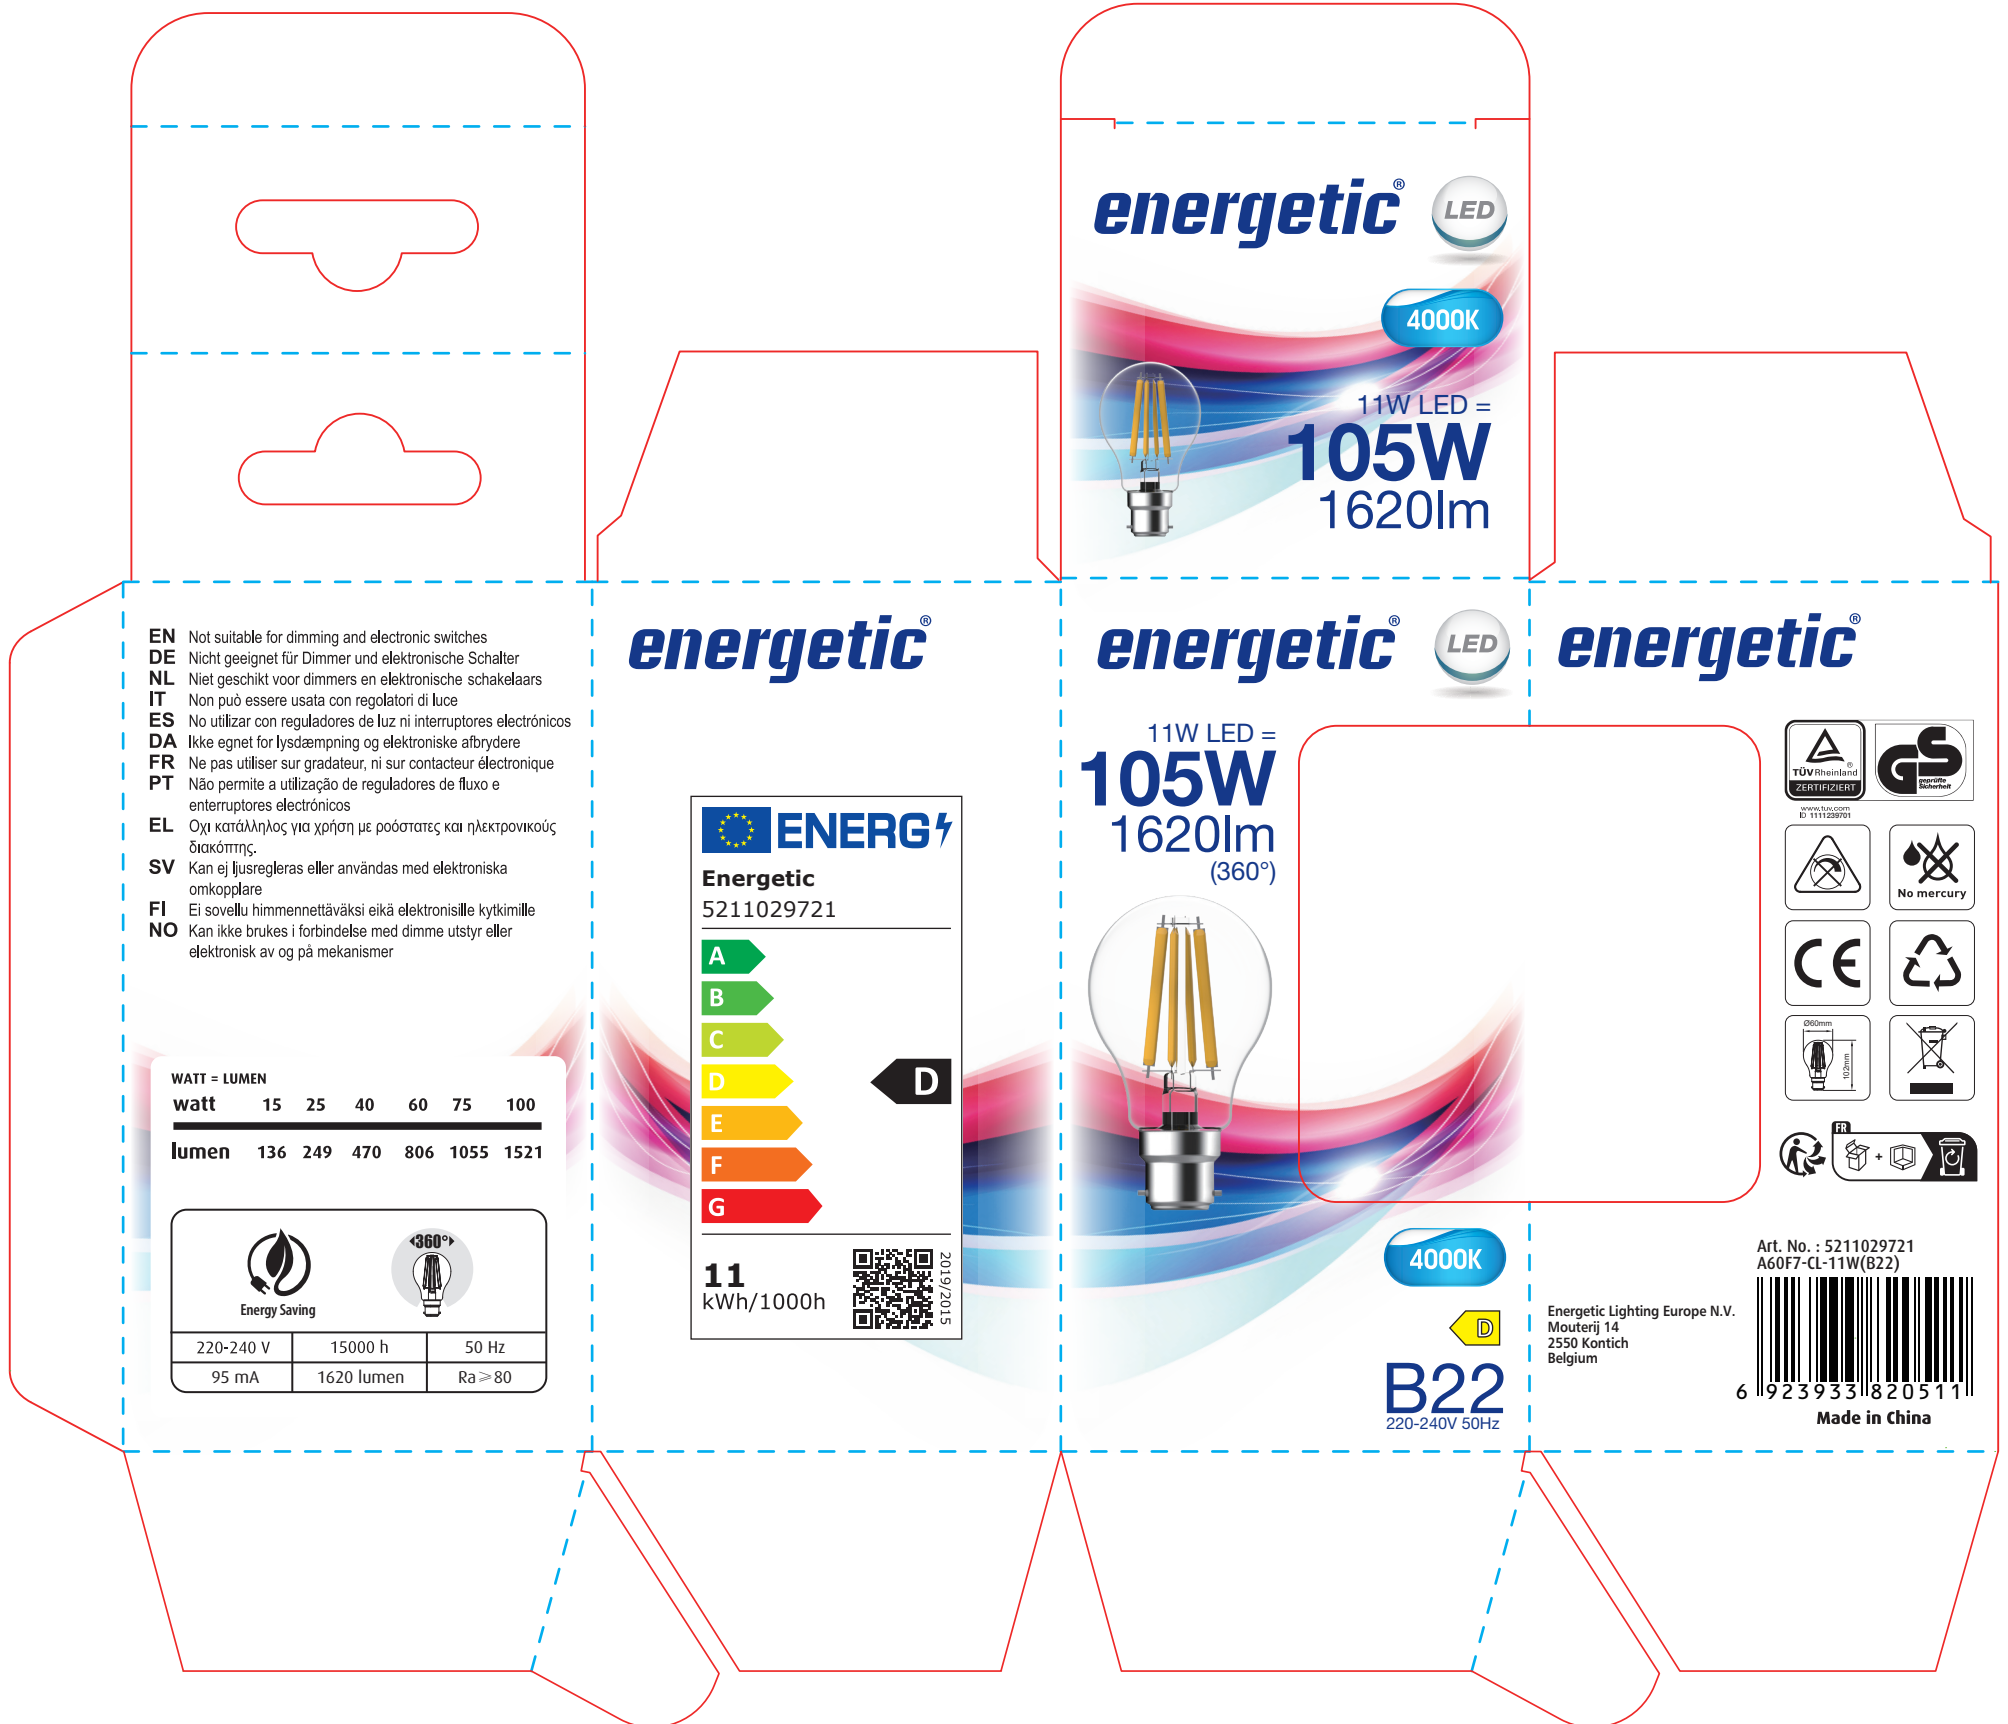

400g 灰底白板纸 62×62×115mm 展开尺寸 263×228mm

energetic® LED

4000K

11W LED =
105W
1620lm

energetic®

energetic® LED

energetic®

11W LED =
105W
1620lm
(360°)

WATT = LUMEN

watt	15	25	40	60	75	100
lumen	136	249	470	806	1055	1521

220-240 V	15000 h
95 mA	1620 lumen
	50 Hz
	Ra ≥ 80

ENERG

Energetic
5211029721

11
kWh/1000h

2019/2015

4000K