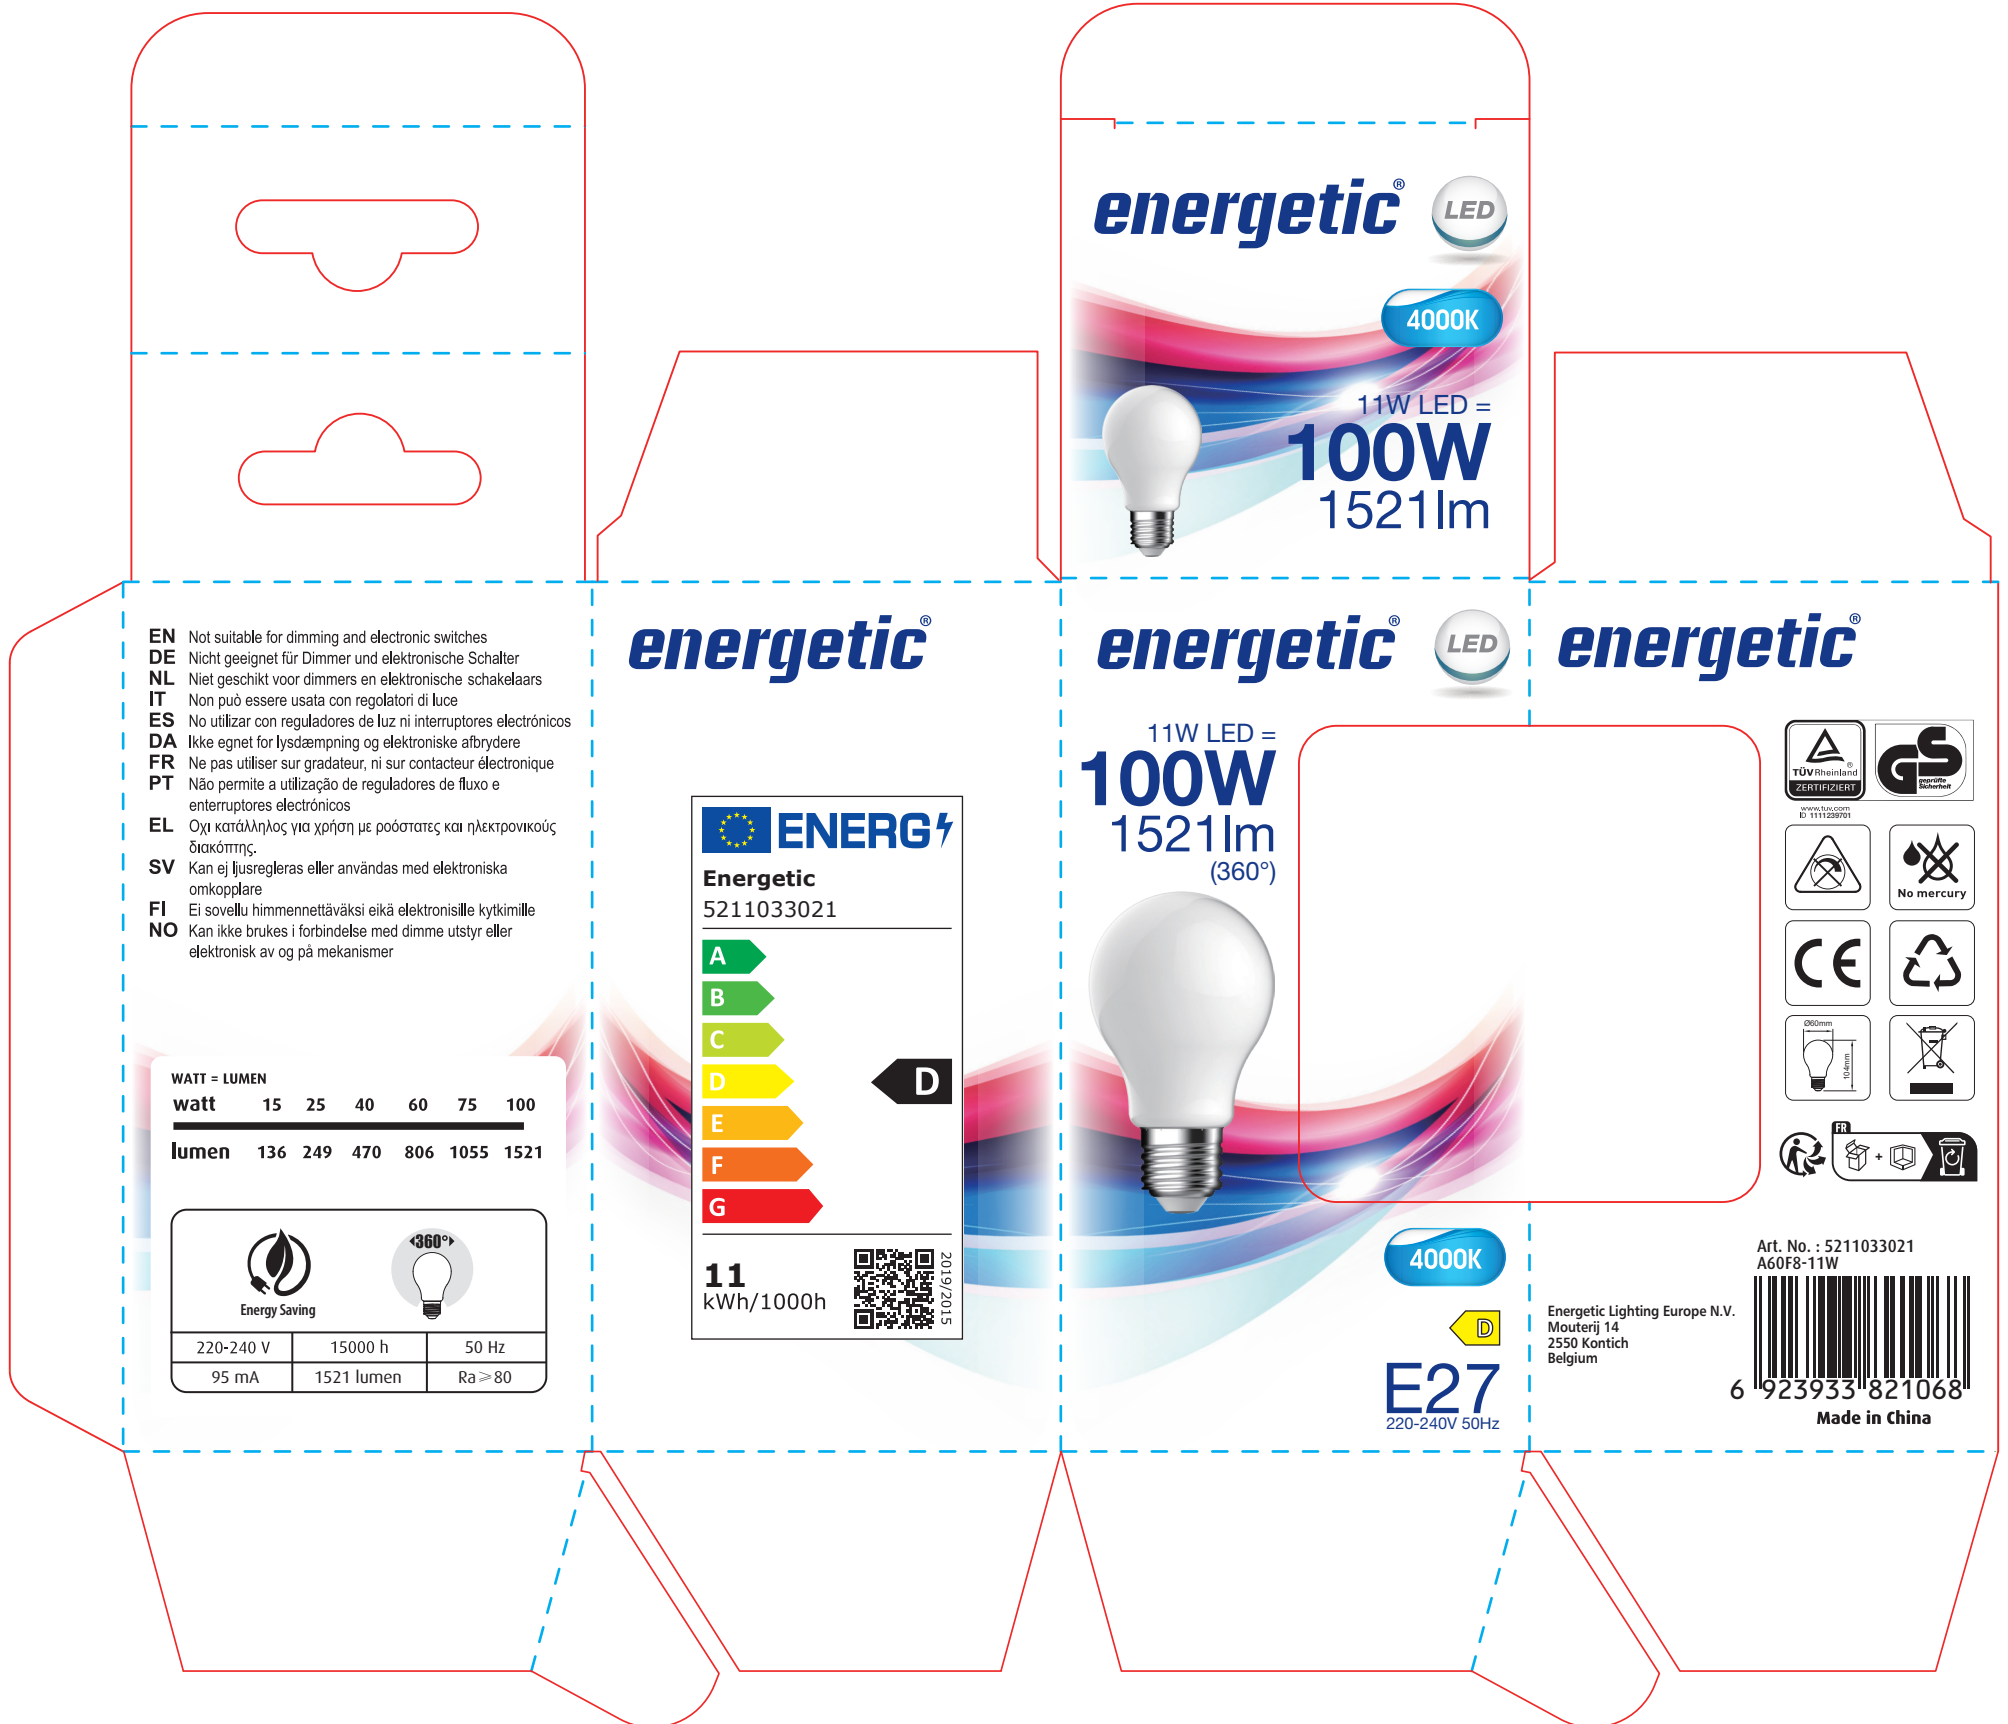

400g 灰底白板纸 62×62×115mm 展开尺寸 263×228mm

**energetic**® LED

4000K

11W LED =  
**100W**  
1521lm

**energetic**®

**energetic**® LED

**energetic**®

11W LED =  
**100W**  
1521lm  
(360°)