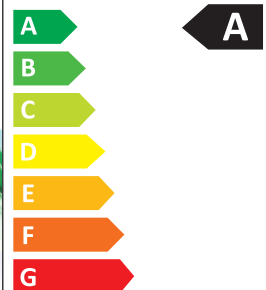

3 kWh/1000h

2019/2015

energetic LED

2700K

2.3W LED =
41W
485lm

energetic LED

2.3W LED =
41W
485lm
(360°)