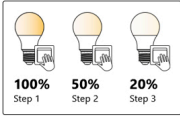

# E27 | A60 | STEP-DIM | 2700 KELVIN | 806 LUMEN

5251000121

**energetic**  
Smarter lighting

Voltage (V): 220-240 Volt  
Socket type: E27

Primary material: Glass  
Secondary material: Aluminium  
Colour: Milky

Brightness of light (Lumen): 806  
Colour temperature (Kelvin): 2700  
Ra-value : 80  
Lifetime (hours): 30000  
Beam angle (°) : 360  
Energy class: C  
Actual watt (W): 4.9

- Warm, white light (2700 Kelvin)
- 3-step dimming by on/off switch
- Memory function remembers your last setting

A60 bulb with E27 fitting and warm white light. Built-in step dimming lets you adjust the brightness in three steps - 100%, 50% or 20% - using the on/off switch. Memory function turns the light back on at your last setting.