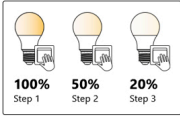

# E27 | A60 | STEP-DIM | 2700 KELVIN | 806 LUMEN

5251000221

**energetic**  
Smarter lighting

Voltage (V): 220-240 Volt  
Socket type: E27

Primary material: Glass  
Secondary material: Aluminium  
Colour: Clear

Brightness of light (Lumen): 806  
Colour temperature (Kelvin): 2700  
Ra-value : 80  
Lifetime (hours): 30000  
Beam angle (°) : 360  
Energy class: C  
Actual watt (W): 4.9

- Warm, white light (2700 Kelvin) • 3-step dimming by on/off switch
- Memory function remembers your last setting

A60 bulb with E27 fitting and warm white light. Built-in step dimming lets you adjust the brightness in three steps - 100%, 50% or 20% - using the on/off switch. Memory function turns the light back on at your last setting.