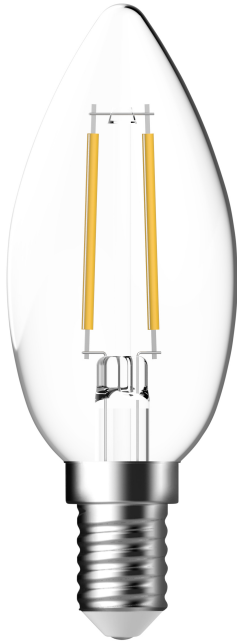

E14 | C35 | 2700 KELVIN | 806 LUMEN

5283018721

energetic[®]
Smarter lighting

Voltage (V): 220-240 Volt
Socket type: E14

Primary material: Glass
Colour of the glass: Clear
Colour: Clear

Height (cm): 9.7

EAN: 6923933818464
TUN: 2124698
Item Number: 5283018721
Pcs Per Master Carton: 6
Sales Box Height (cm): 11
Sales Box Width(cm): 4

Sales Box Depth (cm): 4
Sales Box Volume m³ : 0.0002
Product net weight (kg): 0.015

Brightness of light (Lumen): 806
Colour temperature (Kelvin): 2700
Ra-value : 80
Lifetime (hours): 15000
Beam angle (°) : 360
Candela (cd) (for directional lamp only): 0
Energy class: D
Actual watt (W): 5.9