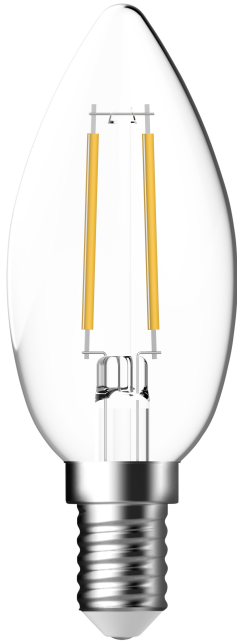

E14 | C35 | 4000 KELVIN | 860 LUMEN

5283018821

energetic[®]
Smarter lighting

Voltage (V): 220-240 Volt
Socket type: E14

Primary material: Glass
Colour of the glass: Clear
Colour: Clear

Height (cm): 9.7

EAN: 6923933818471
TUN: 2124699
Item Number: 5283018821
Pcs Per Master Carton: 6
Sales Box Height (cm): 11
Sales Box Width(cm): 4

Sales Box Depth (cm): 4
Sales Box Volume m³ : 0.0002
Product net weight (kg): 0.015

Brightness of light (Lumen): 860
Colour temperature (Kelvin): 4000
Ra-value : 80
Lifetime (hours): 15000
Beam angle (°) : 360
Candela (cd) (for directional lamp only): 0
Energy class: D
Actual watt (W): 5.9