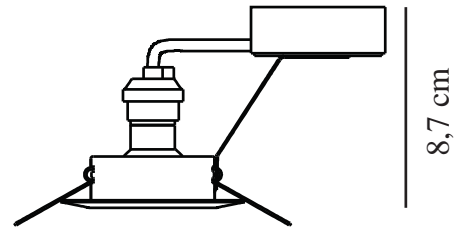

TRITON 3-KIT | DOWNLIGHT | BRUSHED STEEL

nordlux®

54540132

9 cm

8,7 cm

Voltage (V): 230 Volt
IP degree: IP23
Maximum bulb wattage (W):
3X35W
Class (Class 1, Class 2, Class 3):
Class 2 (Double isolated)
Socket type: GU10
Parallel connection: True

Primary material: Metal
Colour: Brushed steel

Height (cm): 8.7
Built In Spot Diameter (cm): 9
Mount directly into insulation:
False
Tilt Angle (°): 25

EAN: 5701581319684
TUN: 1817610
Item Number: 54540132
Pcs Per Master Carton: 6

Sales Box Height (cm): 35
Sales Box Width(cm): 13
Sales Box Depth (cm): 10
Sales Box Volume m³ : 0.0046
Product net weight (kg): 0.296

• Parallel connection possible

3 built-in spotlights from the Nordlux Triton series. The spotlights are only suitable for indoor lighting. Does not include bulbs.