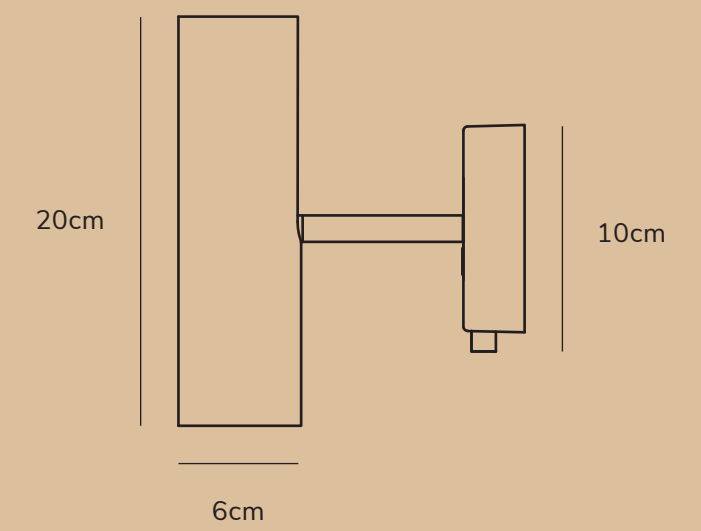

135x135x260mm

MIB 6

by Bønnelycke mdd

MIB 6

by Bønnelycke mdd

MIB 6

by Bønnelycke mdd

Bønnelycke mdd was established in 1988. Driven by a nosurpressable urge and desire to work constructively and innovatively, Bønnelycke mdd started his career with the design of lamps, furniture and interior decorating. Quickly, he became known as an unconventional architect with no whims and fancies.

His ability to challenge and optimize the manufacturing process itself is to be found in Henrik's original professional background as a toolmaker. "It could be fun" and "of course it can be done" – are phrases often used in his company.

From day one, the core of his work has been to create products simply because they are needed. Designs by Bønnelycke mdd grow out of a specific need or requirement expressed by the customer – and by the general public as such. This has resulted in a comprehensive portfolio of projects and designs allowing the company to slowly but steadily expand over the years.

Bønnelycke mdd

MIB 6

by Bønnelycke mdd

Item number 61681001
Color White
Material Metal
IP Class IP20-for indoor use, Class II
Voltage 220-240V ~ 50/60Hz
Cable/Switch PVC cable: White 180 cm
non replaceable Touch
switch on wall base
Light source GU10 Max.20W Excl. light source

www.dftpglobal.com

5 704924 000393

Nordlux UK
Unit 22, Deanfield Cour
B7 1QS Clitheroe Lancashire
01200422777
AAD:29062024 EL

Height x Width x Depth COLOR BOX (CM)	NET WEIGHT COLOR BOX (KG)
26 x 13.5 x 13.5CM	KG
GROSS WEIGHT COLOR BOX (KG)	VOLUME COLOR BOX (CBM)
KG	0.005