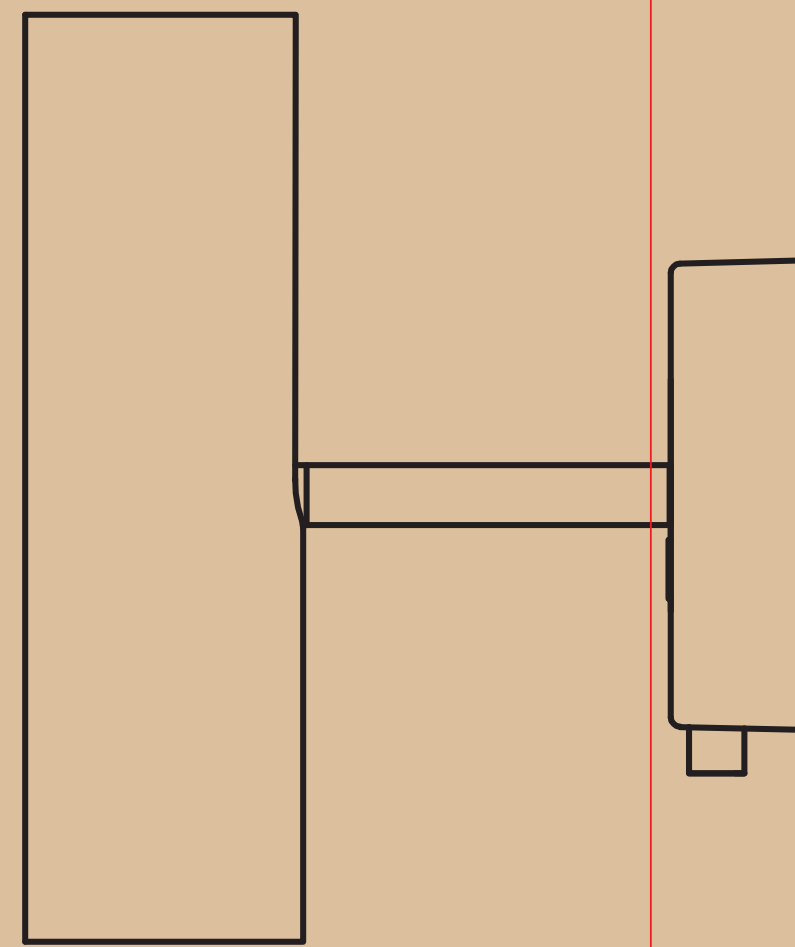

135x135x260mm

MIB 6

by Bønnelycke mdd

MIB 6

by Bønnelycke mdd

MIB 6

by Bønnelycke mdd

Bønnelycke mdd was established in 1988. Driven by a nosurpressable urge and desire to work constructively and innovatively, Bønnelycke mdd started his career with the design of lamps, furniture and interior decorating. Quickly, he became known as an unconventional architect with no whims and fancies.

www.dftpglobal.com

5 704924 000393

Nordlux UK
Unit 22, Deanfield Cour
B7 1QS Clitheroe Lancashire
01200422777
AAD:29062024 EL

Height x Width x Depth COLOR BOX (CM)	NET WEIGHT COLOR BOX (KG)
26 x 13.5 x 13.5CM	KG
GROSS WEIGHT COLOR BOX (KG)	VOLUME COLOR BOX (CBM)
KG	0.005