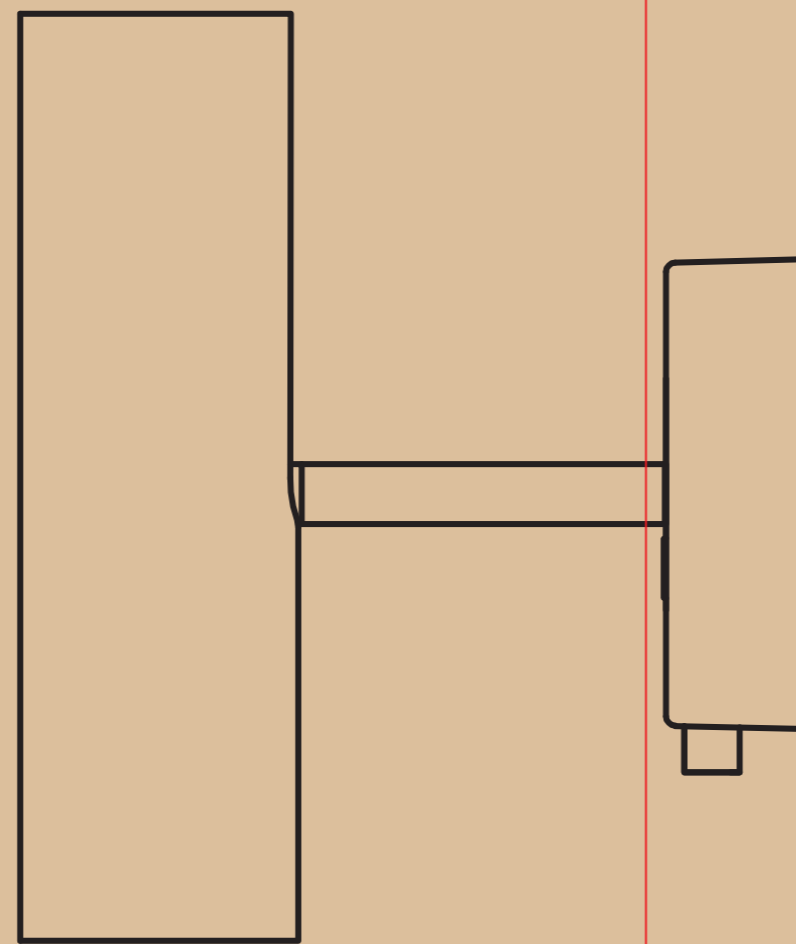

135x135x260mm

MIB 6

by Bønnelycke MDD

MIB 6

by Bønnelycke MDD

MIB 6

by Bønnelycke MDD

Bønnelycke MDD was established in 1988. Driven by an irrepressible urge to work constructively and innovatively, Henrik Bønnelycke began his career designing lamps, furniture, and interior decor. He quickly gained recognition as an unconventional architect known for his pragmatic and no-nonsense approach.

His ability to challenge and refine the manufacturing process stems from his original professional background as a toolmaker. "It could be fun" and "of course it can be done" are phrases often heard in his company.

From day one, the core of his work has been to create products simply because they are needed. Designs by Bønnelycke MDD are always rooted in a specific need or requirement. This philosophy has resulted in a comprehensive portfolio of projects and designs, enabling the company to grow steadily over the years.

Bønnelycke MDD

Socket type
GU10

Bulb not
included

20
Max
wattage