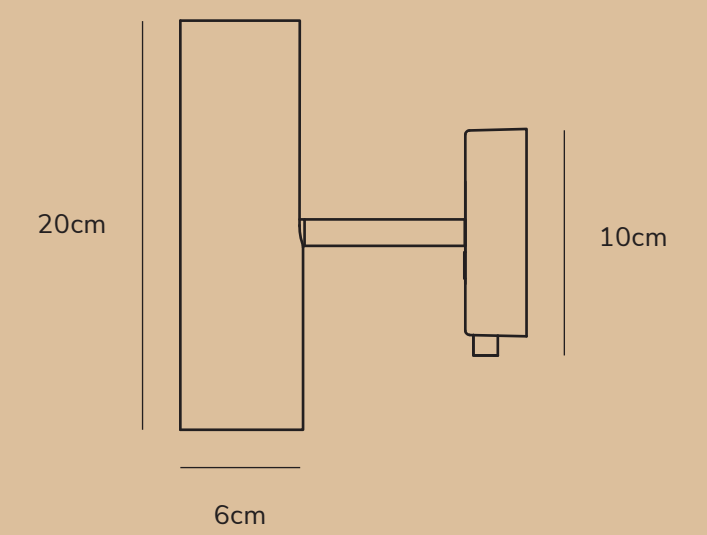

135x135x260mm

MIB 6

by *Bønnelycke mdd*

Bønnelycke mdd was established in 1988. Driven by a nosurpressable urge and desire to work constructively and innovatively, Bønnelycke mdd started his career with the design of lamps, furniture and interior decorating. Quickly, he became known as an unconventional architect with no whims and fancies.

His ability to challenge and optimize the manufacturing process itself is to be found in Henrik's original professional background as a toolmaker. "It could be fun" and "of course it can be done" – are phrases often used in his company.

From day one, the core of his work has been to create products simply because they are needed. Designs by Bønnelycke mdd grow out of a specific need or requirement expressed by the customer – and by the general public as such. This has resulted in a comprehensive portfolio of projects and designs allowing the company to slowly but steadily expand over the years.

Bønnelycke mdd

MIB 6

by *Bønnelycke mdd*

MIB 6

by *Bønnelycke mdd*

Item number 61681033
Color Chrome
Material Metal
IP Class IP20-for indoor use, Class II
Voltage 220-240V ~ 50/60Hz
Cable PVC cable: Black 180 cm replaceable
Switch Touch switch on wall base
Light source GU10 Max.20W Excl. light source

www.dftpglobal.com

5 704924 014468

Nordlux UK
Unit 22, Deanfield Cour
B7 1QS Clitheroe Lancashire
01200422777

AAD:12112024 EL

Height x Width x Depth COLOR BOX (CM) 26 x 13.5 x 13.5CM	NET WEIGHT COLOR BOX (KG) 0.11 KG
GROSS WEIGHT COLOR BOX (KG) 0.83 KG	VOLUME COLOR BOX (CBM) 0.005