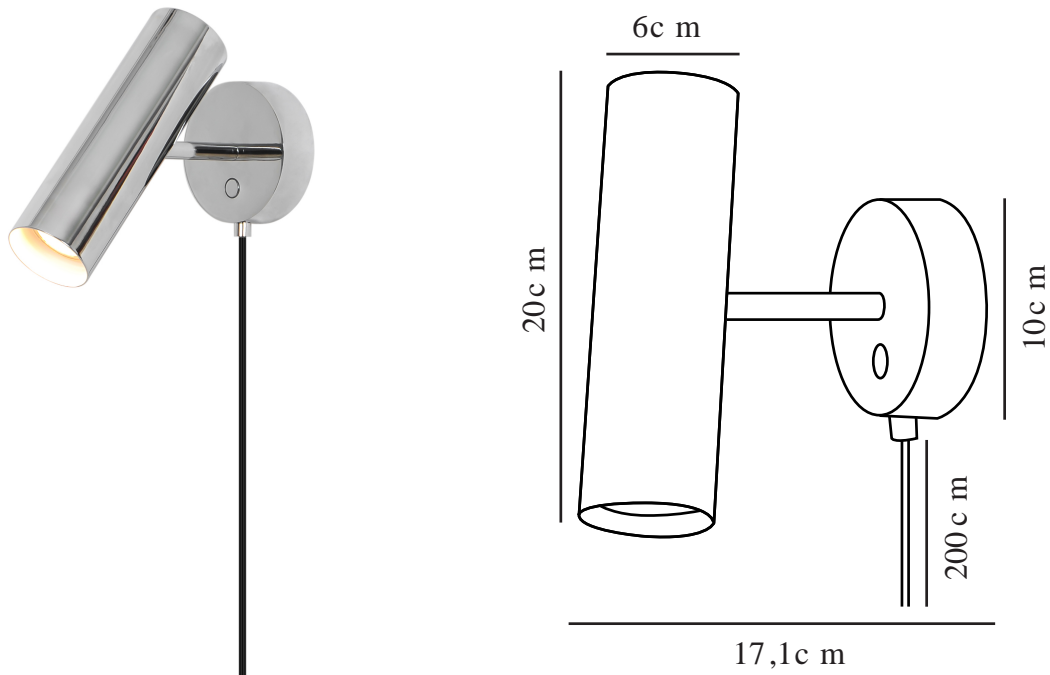

# MIB 6 | WALL LIGHT | CHROME

61681033

Voltage (V): 220-240 Volt  
IP degree: IP20  
Maximum bulb wattage (W): 20  
Class (Class 1, Class 2, Class 3):  
Class 2 (Double isolated)  
Socket type: GU10  
Switch placement: On the wall  
base  
Parallel connection: False

Colour: Chrome  
Height (cm): 20  
Width (cm): 10  
Shade Diameter (cm): 6  
Length (cm): 17  
Projection (cm): 17  
Tilt Angle (°): 90  
Turning Angle (°): 320

Pcs Per Master Carton: 3  
Sales Box Height (cm): 26  
Sales Box Width(cm): 13.5  
Sales Box Depth (cm): 13.5  
Sales Box Volume m<sup>3</sup> : 0.0047  
Product net weight (kg): 0.6

Primary material: Metal  
Secondary material: Plastic  
Colour of the cable: Black  
Length of the cable (cm): 180  
Surface material of the cable:  
Plastic  
Is the cable replaceable: True

EAN: 5704924014468  
Item Number: 61681033

- A contemporary yet timeless design
- Slim and elegant
- The tiltable head allows you to adjust the direction of light
- On/off touch button on wall base
- Cool chrome finish

The minimalistic MIB series by Danish designer Bønnelycke MDD is the epitome of elegant design and Nordic elegance. The slender and adjustable lamp head emits a precise and directional light. MIB is beautiful on its own, but also if you place several together.