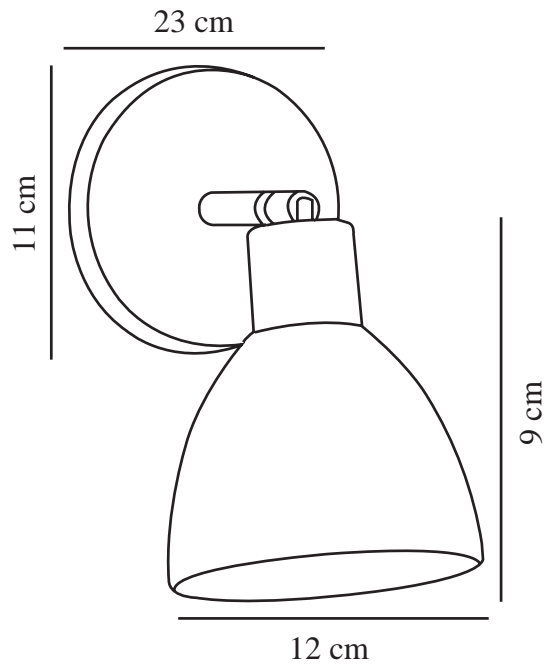

# RAY | WALL LIGHT | BLACK

63191003

nordlux®

Voltage (V): 230 Volt  
IP degree: IP20  
Maximum bulb wattage (W): 40W  
Class (Class 1, Class 2, Class 3):  
Class 2 (Double isolated)  
Socket type: E14  
Dimmerable: Yes with compatible  
bulb  
Switch placement: On the fixture

Primary material: Metal  
Colour of the cable: Black  
Length of the cable (cm): 180  
Surface material of the cable:  
Plastic  
Is the cable replaceable: True

Colour: Black  
Height (cm): 20  
Tube Diameter (cm): 1.2  
Shade Diameter (cm): 12  
Shade Height (cm): 9  
Projection (cm): 23  
EAN: 5701581344884  
TUN: 1850681  
Item Number: 63191003

Pcs Per Master Carton: 3  
Sales Box Height (cm): 21  
Sales Box Width(cm): 14  
Sales Box Depth (cm): 14  
Sales Box Volume m<sup>3</sup> : 0.0041  
Product net weight (kg): 0.64

• Classic and stylish design • Suitable for bedside light

The Ray wall light from Nordlux is a light in a very classic and stylish design. The light is made of black lacquered metal. Use it as a decorative light in a corner that needs a little extra light, or use it as a reading light by the good armchair, or on the bedside table, or in a teenager's room.