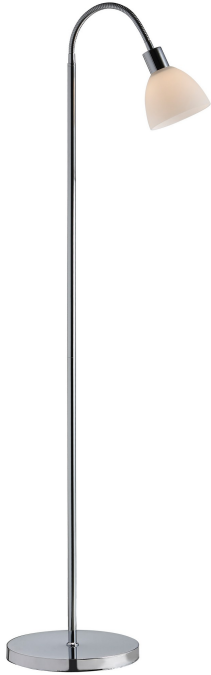

# RAY SINGLE | FLOOR LAMP | CHROME

63214033

nordlux®

Voltage (V): 220-240 Volt  
IP degree: IP20  
Maximum bulb wattage (W): 25  
Class (Class 1, Class 2, Class 3):  
Class 2 (Double isolated)  
Socket type: E14  
Dimmerable: Yes with compatible  
bulb  
Switch placement: On the cable  
Parallel connection: False

Primary material: Metal  
Secondary material: Glass  
Colour of the glass: Opal white  
Colour of the cable: Clear  
Length of the cable (cm): 180  
Surface material of the cable:  
Plastic  
Is the cable replaceable: False

Colour: Chrome  
Height (cm) : 153.5  
Tube Diameter (cm): 1.56  
Shade Diameter (cm): 12  
Shade Height (cm): 9  
Length (cm): 25.4  
Tilt Angle (°): 180  
Turning Angle (°): 180

EAN: 5701581239289  
TUN: 1576766  
Item Number: 63214033

## • Classic and stylish design • Replaceable rings for optimal choice

The Ray floor light from Nordlux features a very classic and stylish design. The light is made of chrome with a glass shade. The white glass shade provides a soft and pleasant light that suits many areas in the home. Use it as a decorative light in a corner that requires a little extra light, or use it as a reading light behind the good armchair. The lamp head can be turned in all directions, providing for many uses.