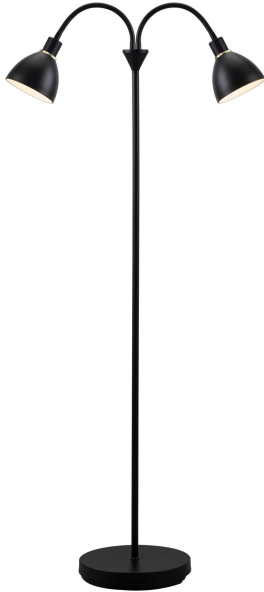

RAY DOUBLE | FLOOR LAMP | BLACK

63224003

nordlux[®]

Voltage (V): 220-240 Volt
IP degree: IP20
Maximum bulb wattage (W): 25
Class (Class 1, Class 2, Class 3):
Class 2 (Double isolated)
Socket type: E14
Dimmerable - Hidden: Yes with
compatible bulb
Switch placement: On the cable
Parallel connection: False

Primary material: Metal
Secondary material: Plastic
Colour of the cable: Black
Length of the cable (cm): 180
Surface material of the cable:
Plastic
Is the cable replaceable: False
Colour: Black

IK degree: IK00
Height (cm) : 158
Tube Diameter (cm): 1.56
Shade Diameter (cm): 12
Shade Height (cm): 9
Length (cm): 25.4
Tilt Angle (°): 180
Turning Angle (°): 180

EAN: 5701581345188
TUN: 1850677
Item Number: 63224003
Pcs Per Master Carton: 2

Sales Box Height (cm): 56
Sales Box Width(cm): 28
Sales Box Depth (cm): 12
Sales Box Volume m³ : 0.0188
Product net weight (kg): 4.08

• Classic and stylish design

The Ray double floor light from Nordlux features a very classic and stylish design. The light is made of black lacquered metal. Use it as a decorative light in a corner that requires a little extra light, or use it as a reading light behind the good armchair. The lamp heads can be turned in all directions, providing for many uses.