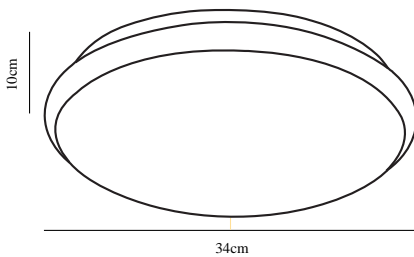

MELO | CEILING LIGHTING | WHITE

63246001

nordlux®

Voltage (V): 230 Volt
IP degree if the fixture includes two types of IP degree: IP20
Class (Class I, Class II, Class III): Class 1 (Earth contact)
Lampholder type (eg, E27/E14, etc): LED Module

Primary material: Plastic
Secondary material: Metal
Color of the Glass: Mattwhite
Is the cable replaceable: True
Color: White

Shade Diameter (cm): 34
Projection (cm): 10
EAN: 5701581240889
TUN: 1591865
Item Number: 63246001
Pcs Per Master Carton: 3
Sales Box Height (cm): 35

Sales Box Width(cm): 11
Sales Box Depth (cm): 35
Sales Box Volume m³ : 0.0135
Net weight of the luminaire (kg): 0.443

Useful Lumen (lm): 840
Color Temperature (K): 3000
Ra-value : 80
Lifetime (h): 20000
Spread Angle (°) (beam angle of luminaire): 130
Candela (cd) (for directional lamp only): 800

• Upgraded generation

The Melo 34 ceiling light from Nordlux boasts a modern and simple design. Melo has a white plastic shade that provides a soft and warm white light. The light can be used both on the wall or the ceiling, so mount the light in the hallway or the bathroom, in the kitchen or kids' room – your imagination is the limit.