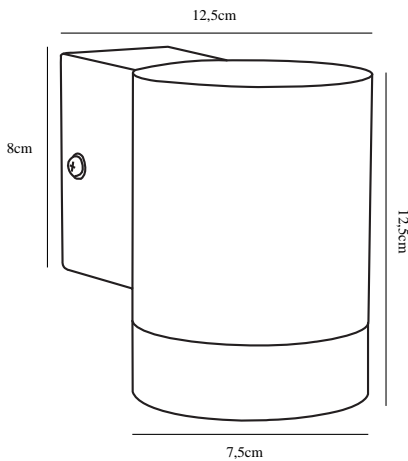

CASTOR SINGLE | WALL LIGHT | GALVANIZED

71379931

nordlux®

Voltage (V): 230 Volt
IP degree: IP54
Maximum bulb wattage (W): 35W
Class (Class 1, Class 2, Class 3):
Class 1 (Earth contact)
Bulb base: GU10

Primary material: Galvanized steel
Secondary material: Glass
Suitable for Seaside: Yes

Color: Galvanized
Height (cm): 12.5
Shade Diameter (cm): 7.5
Projection (cm): 13.3

EAN: 5704924005930
TUN: 2141002

Item Number: 71379931
Pcs Per Master Carton: 3
Sales Box Height (cm): 13
Sales Box Width (cm): 9
Sales Box Depth (cm): 13
Sales Box Volume m³: 0.0015
Product net weight (kg): 1.1

• Parallel connection possible

Castor Maxi is a stylish wall light from Nordlux that casts its light from the bottom. With its modern design you are assured of a wall light that will fit into any outdoor environment. For example, place the light at the entrance or along the driveway for a beautifully illuminated exterior.