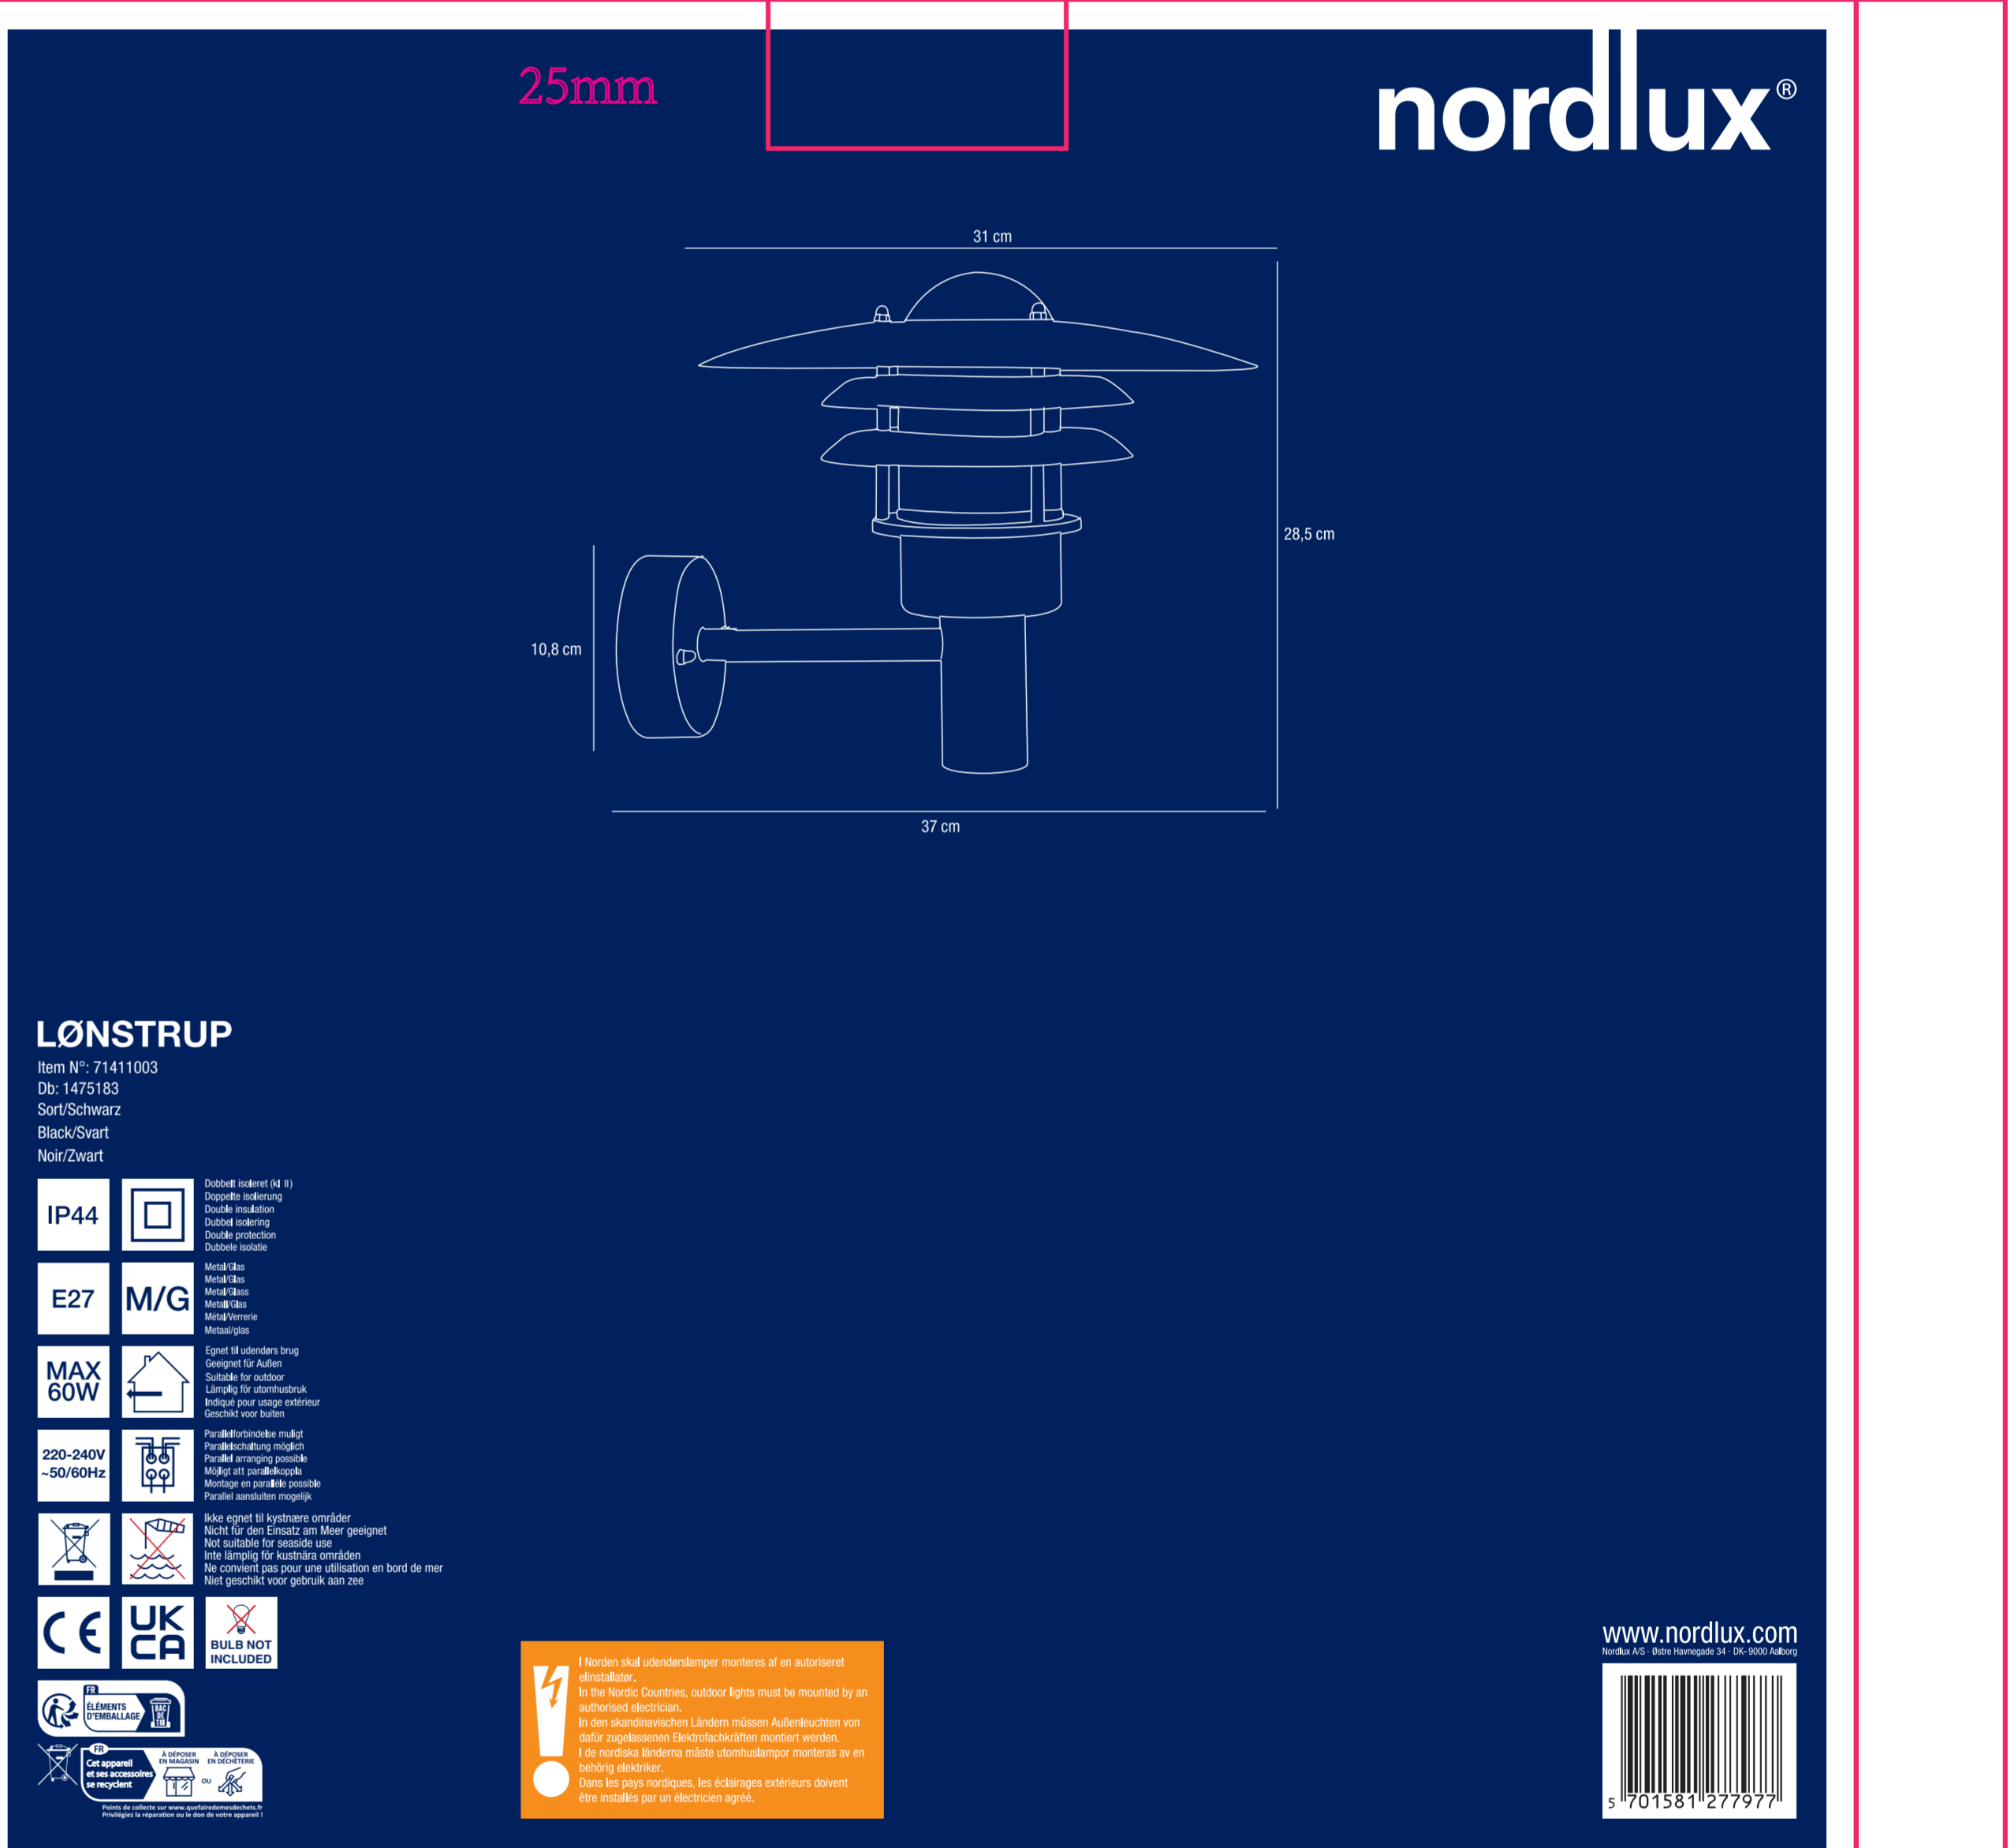

Height x Width x Depth COLOR BOX (CM) 31.5"22"31.5CM GROSS WEIGHT COLOR BOX (KG) 2.15KG		NET WEIGHT COLOR BOX (KG) 0.35KG VOLUME COLOR BOX (CBM) 0.022CBM