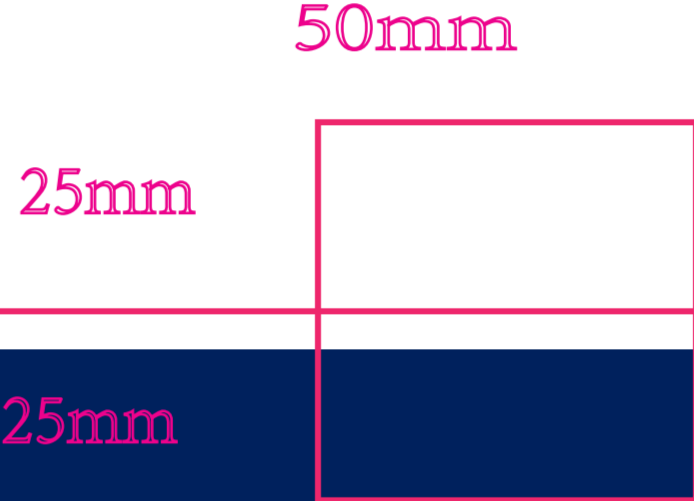

Height x Width x Depth COLOR BOX (CM) 31.5"22"31.5CM GROSS WEIGHT COLOR BOX (KG) 2.15KG		NET WEIGHT COLOR BOX (KG) 0.35KG VOLUME COLOR BOX (CBM) 0.022CBM