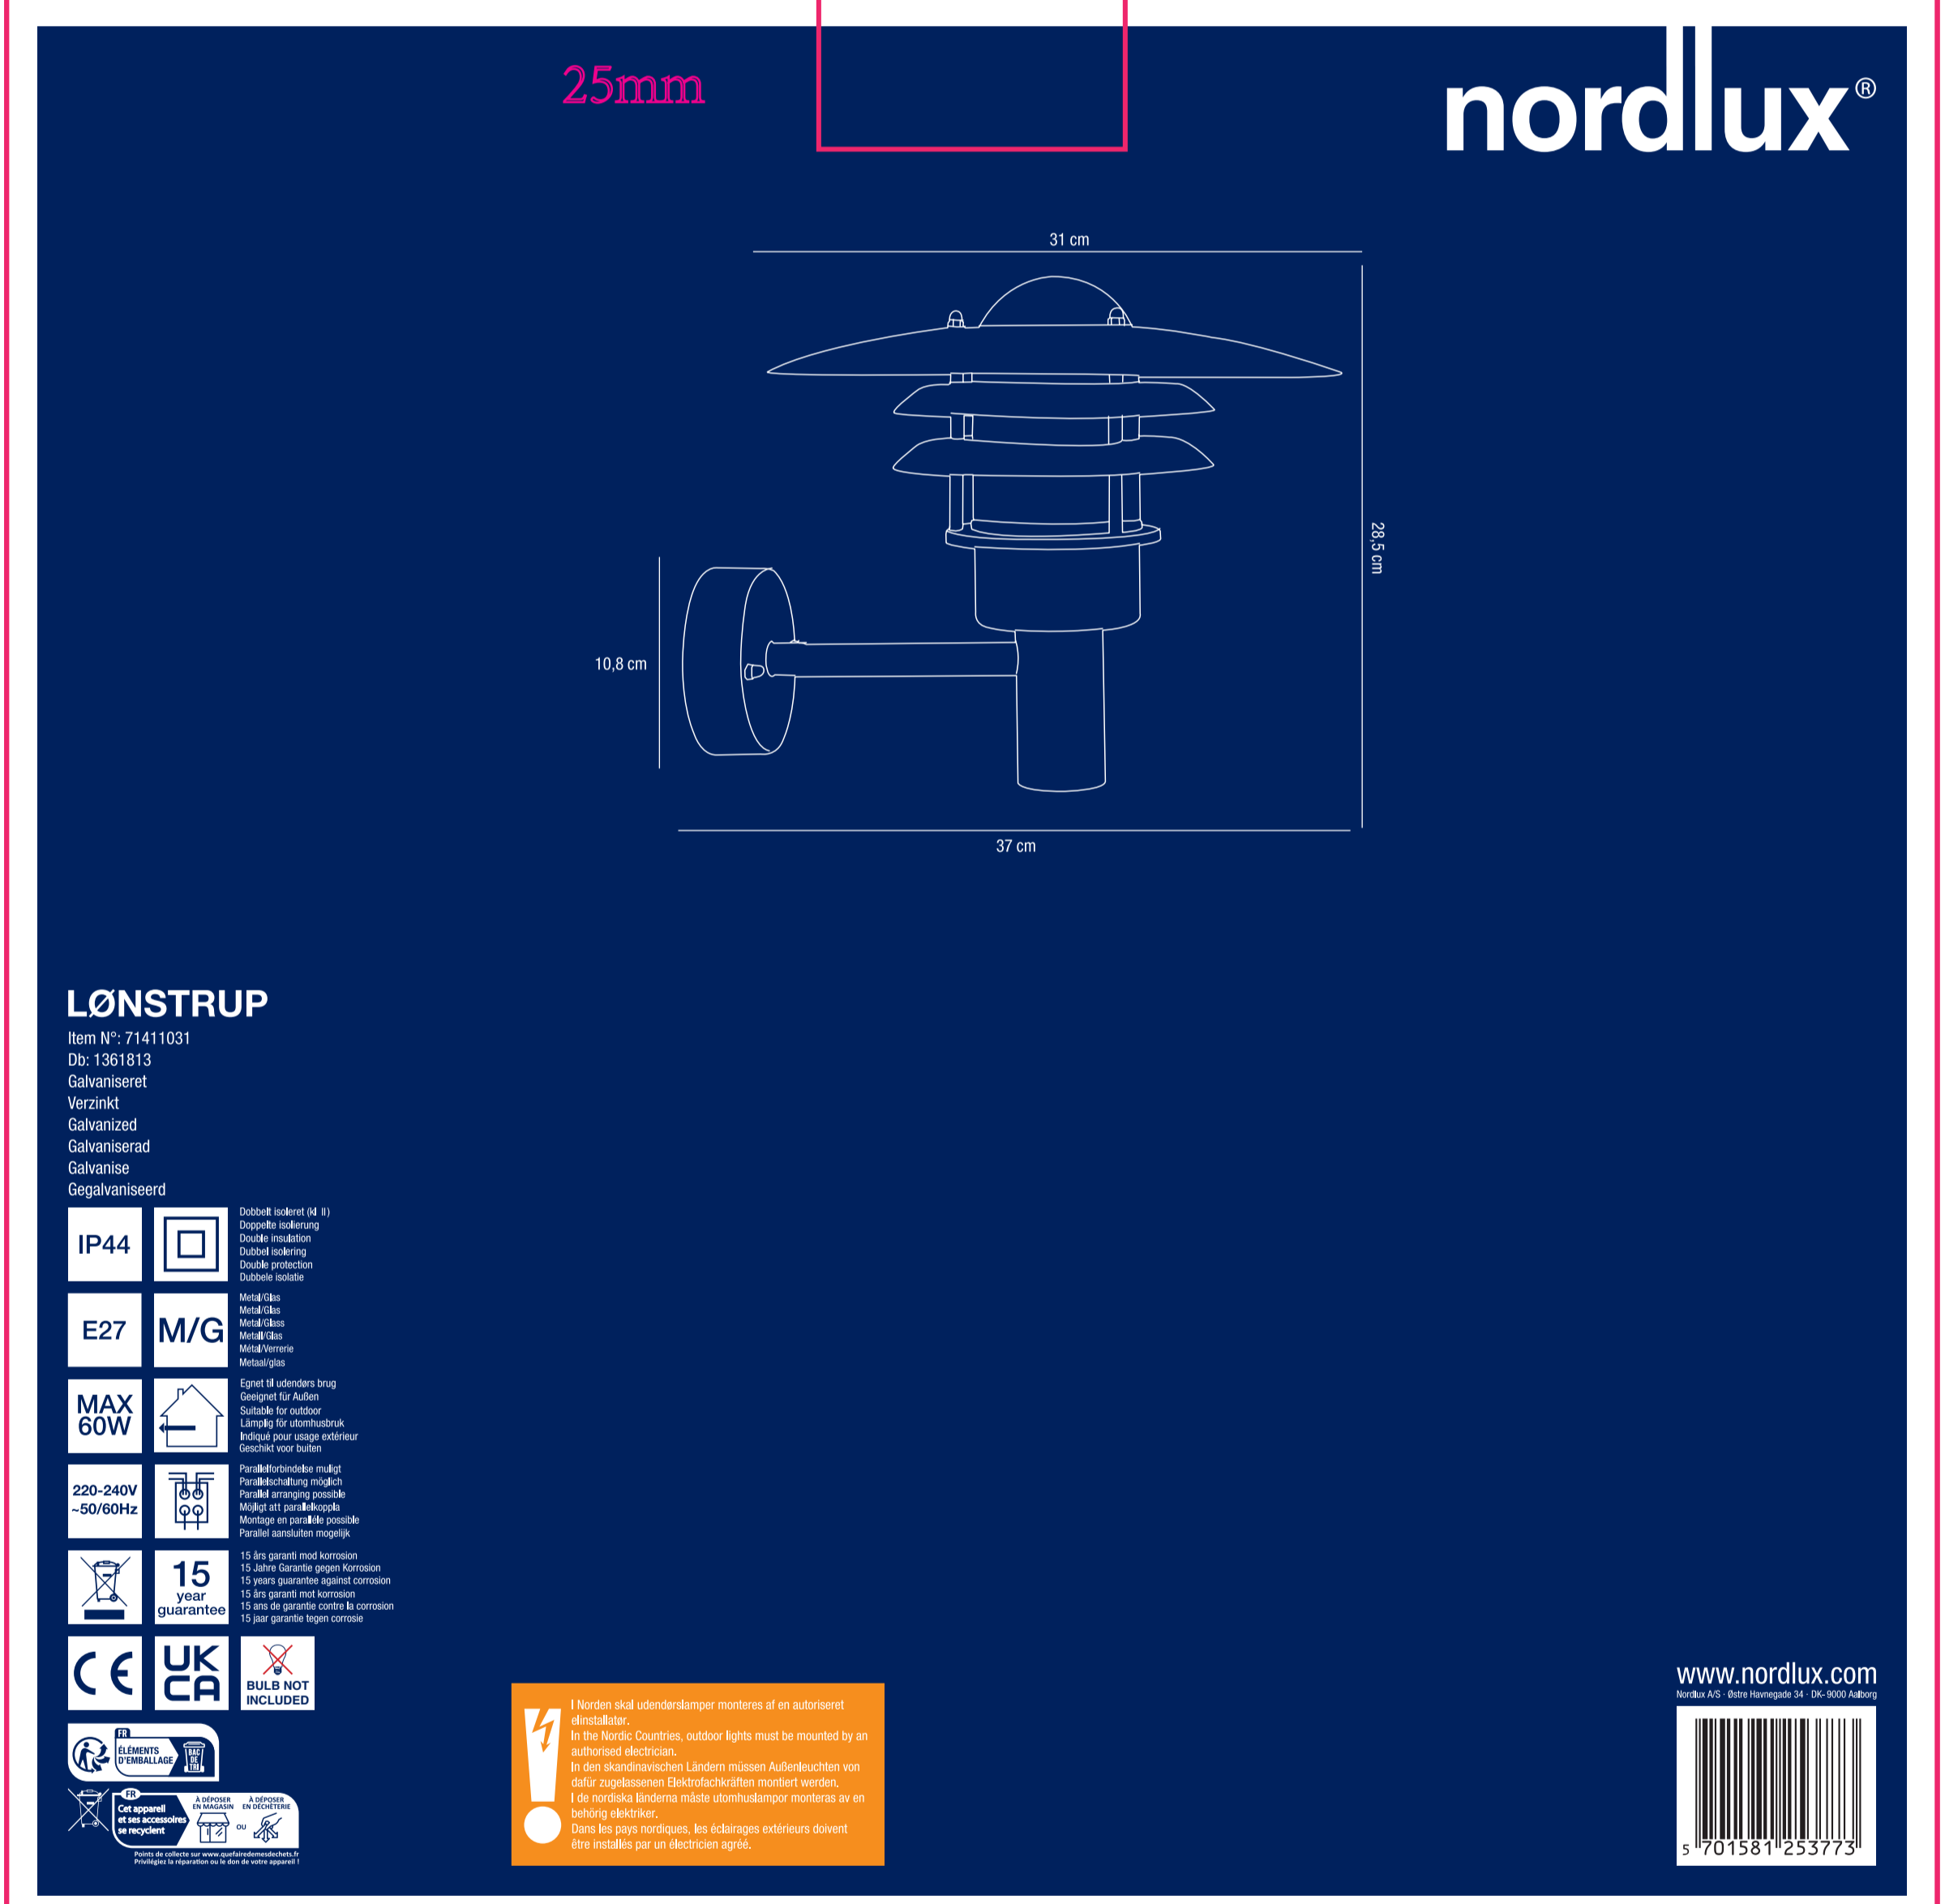

15 YEAR GUARANTEE
BULB NOT INCLUDED
PARALLEL CONNECTION

15 YEAR GUARANTEE
BULB NOT INCLUDED
PARALLEL CONNECTION

LØNSTRUP
Item No: 71411031
Dia: 3161915
Galvanized
Nicotized
Galvanized
Galvanized
Galvanized
Grønt/Grønt

IP44
E27 M/G
MAX 60W
220-240V
50/60Hz
15 YEAR GUARANTEE
CE UK CA
WARRANTY INCLUDED

Height x Width x Depth COLOR BOX (CM)	NET WEIGHT COLOR BOX (KG)
31.5*22*31.5CM	0.38KG
GROSS WEIGHT COLOR BOX (KG)	VOLUME COLOR BOX (CBM)
2.2KG	0.022CBM