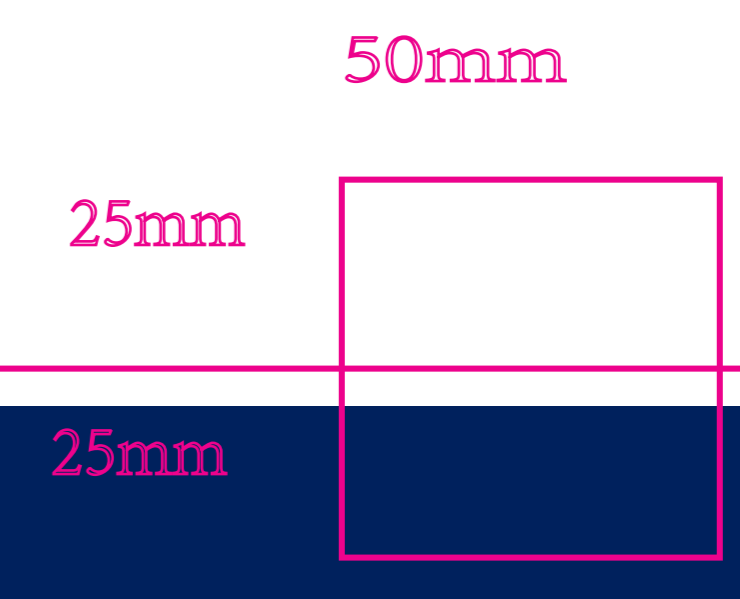

270x240x1060mm

AAID: 12122028 NIS

270x240x1060mm  
 270x240x1060mm  
 270x240x1060mm

270x240x1060mm  
 270x240x1060mm