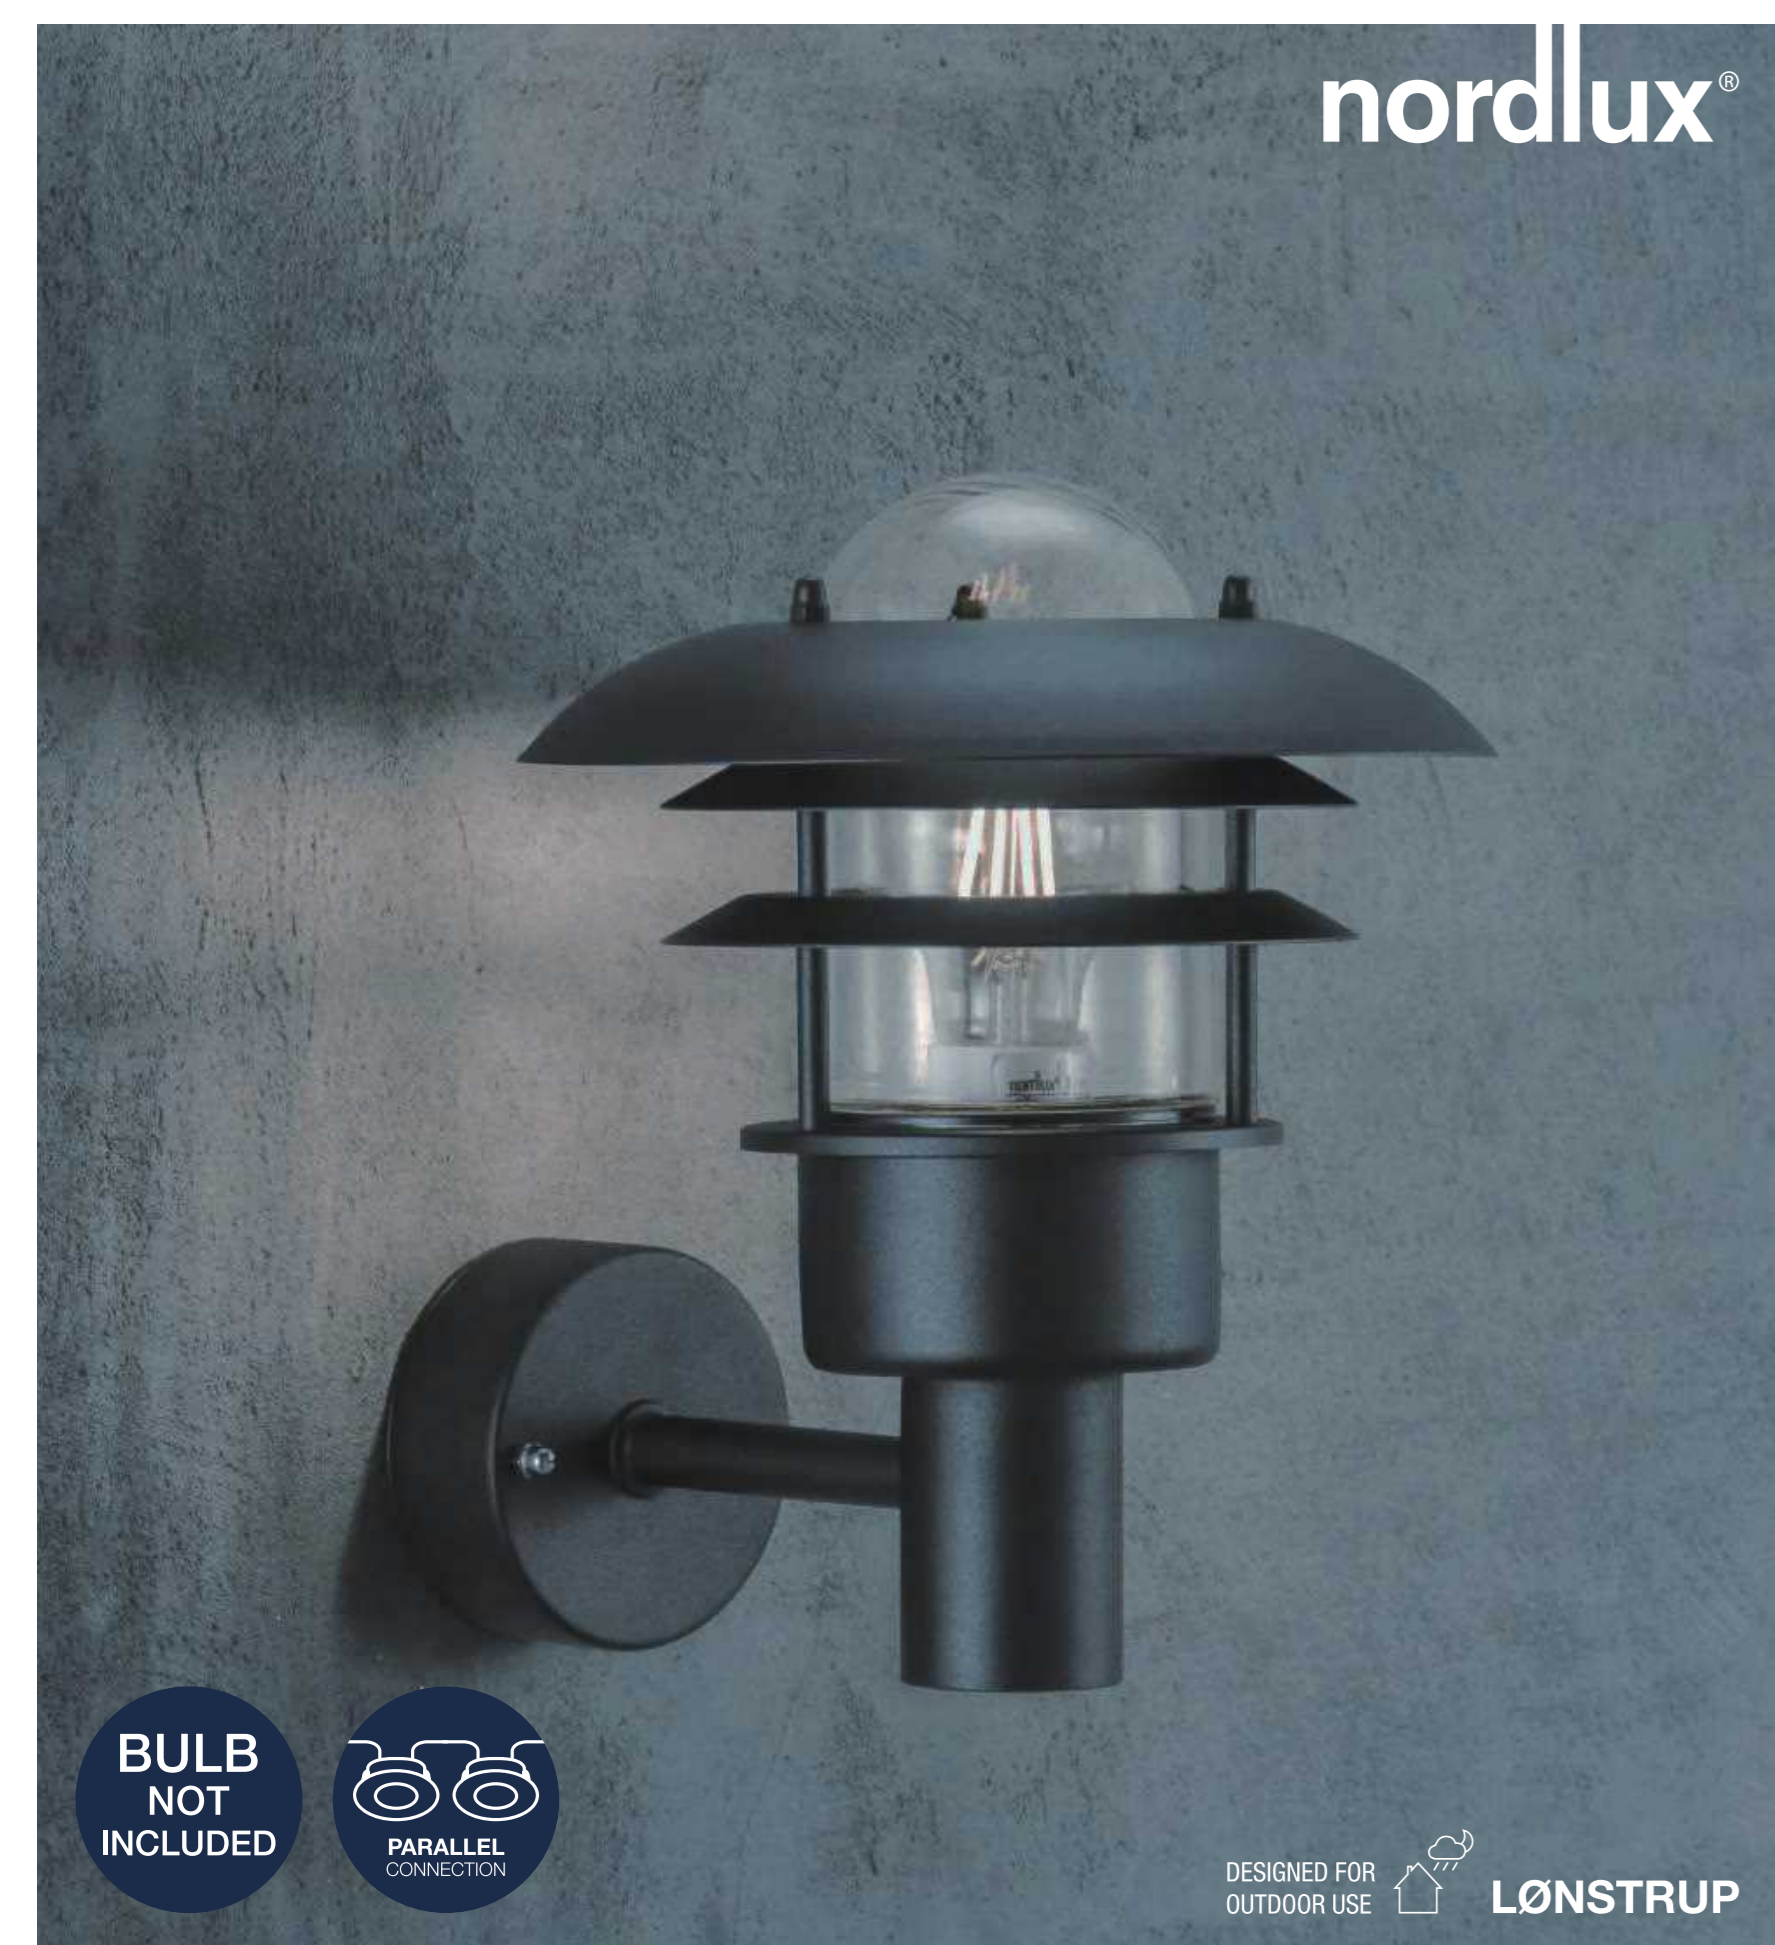

nordlux®

BULB NOT INCLUDED

DESIGNED FOR OUTDOOR USE **LØNSTRUP**