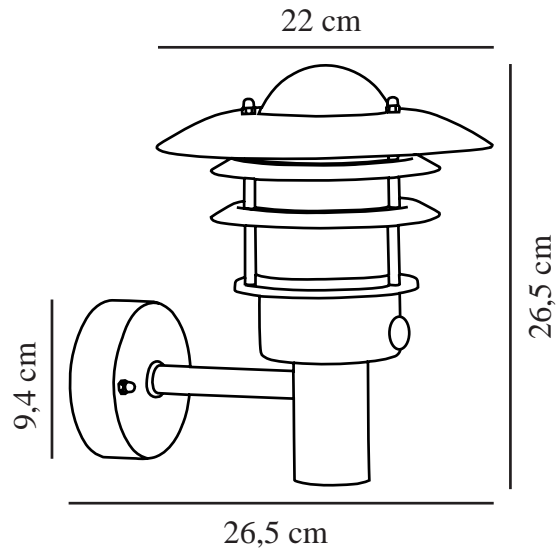

LØNSTRUP 22 | WALL LIGHT | BLACK

71431003

nordlux®

Voltage (V): 230 Volt
IP degree: IP44
Maximum bulb wattage (W): 60
Class (Class 1, Class 2, Class 3):
Class 1 (Earth contact)
Socket type: E27
Parallel connection: True

Height (cm) : 26.5
Width (cm): 22
Shade Diameter (cm): 22
Projection (cm): 26.5
EAN: 5701581232389
TUN: 1557519
Item Number: 71431003

Pcs Per Master Carton: 3
Sales Box Height (cm): 27
Sales Box Width(cm): 24
Sales Box Depth (cm): 23
Sales Box Volume m³ : 0.0149
Product net weight (kg): 1.75

Primary material: Metal
Secondary material: Glass
Colour of the glass - Hidden: Clear
Suitable for Seaside: False
Colour: Black

• Built-in parallel connection

The Lønstrup wall light from Nordlux is a light of classic, simple design, making it ideal for all outdoor environments. The light provides a beautiful and soft light making it perfect for the front door.