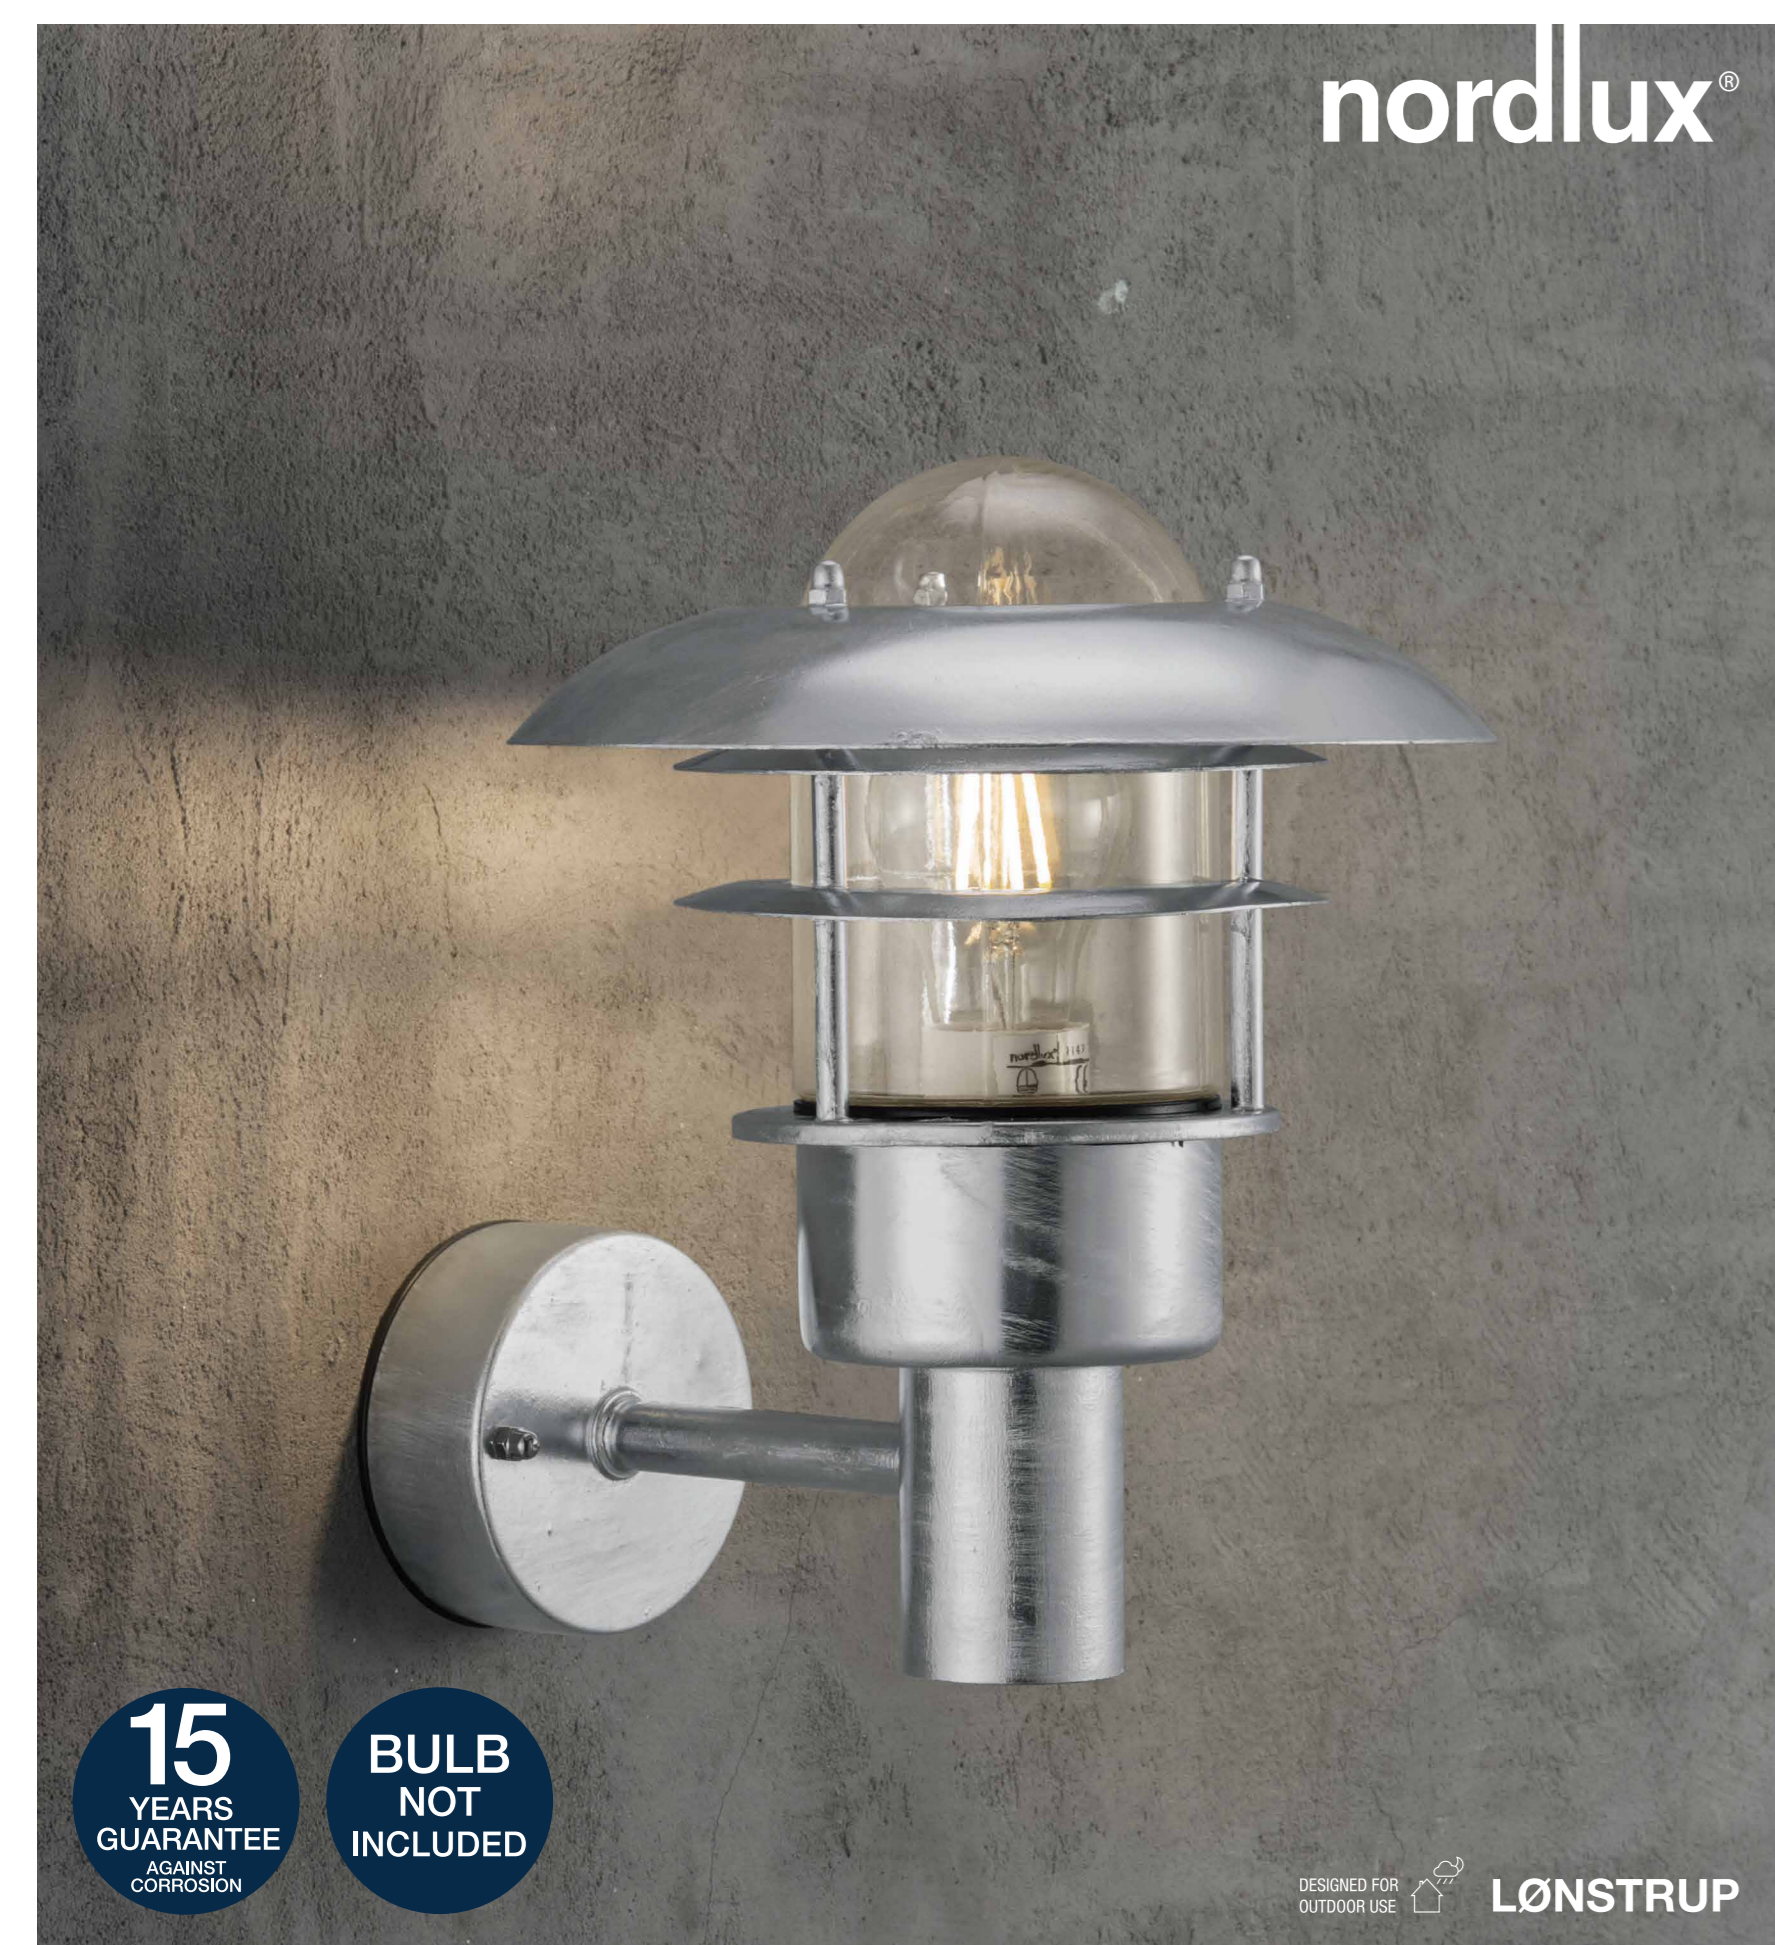

nordlux®

15 YEARS GUARANTEE AGAINST CORROSION

BULB NOT INCLUDED

DESIGNED FOR OUTDOOR USE LØNSTRUP