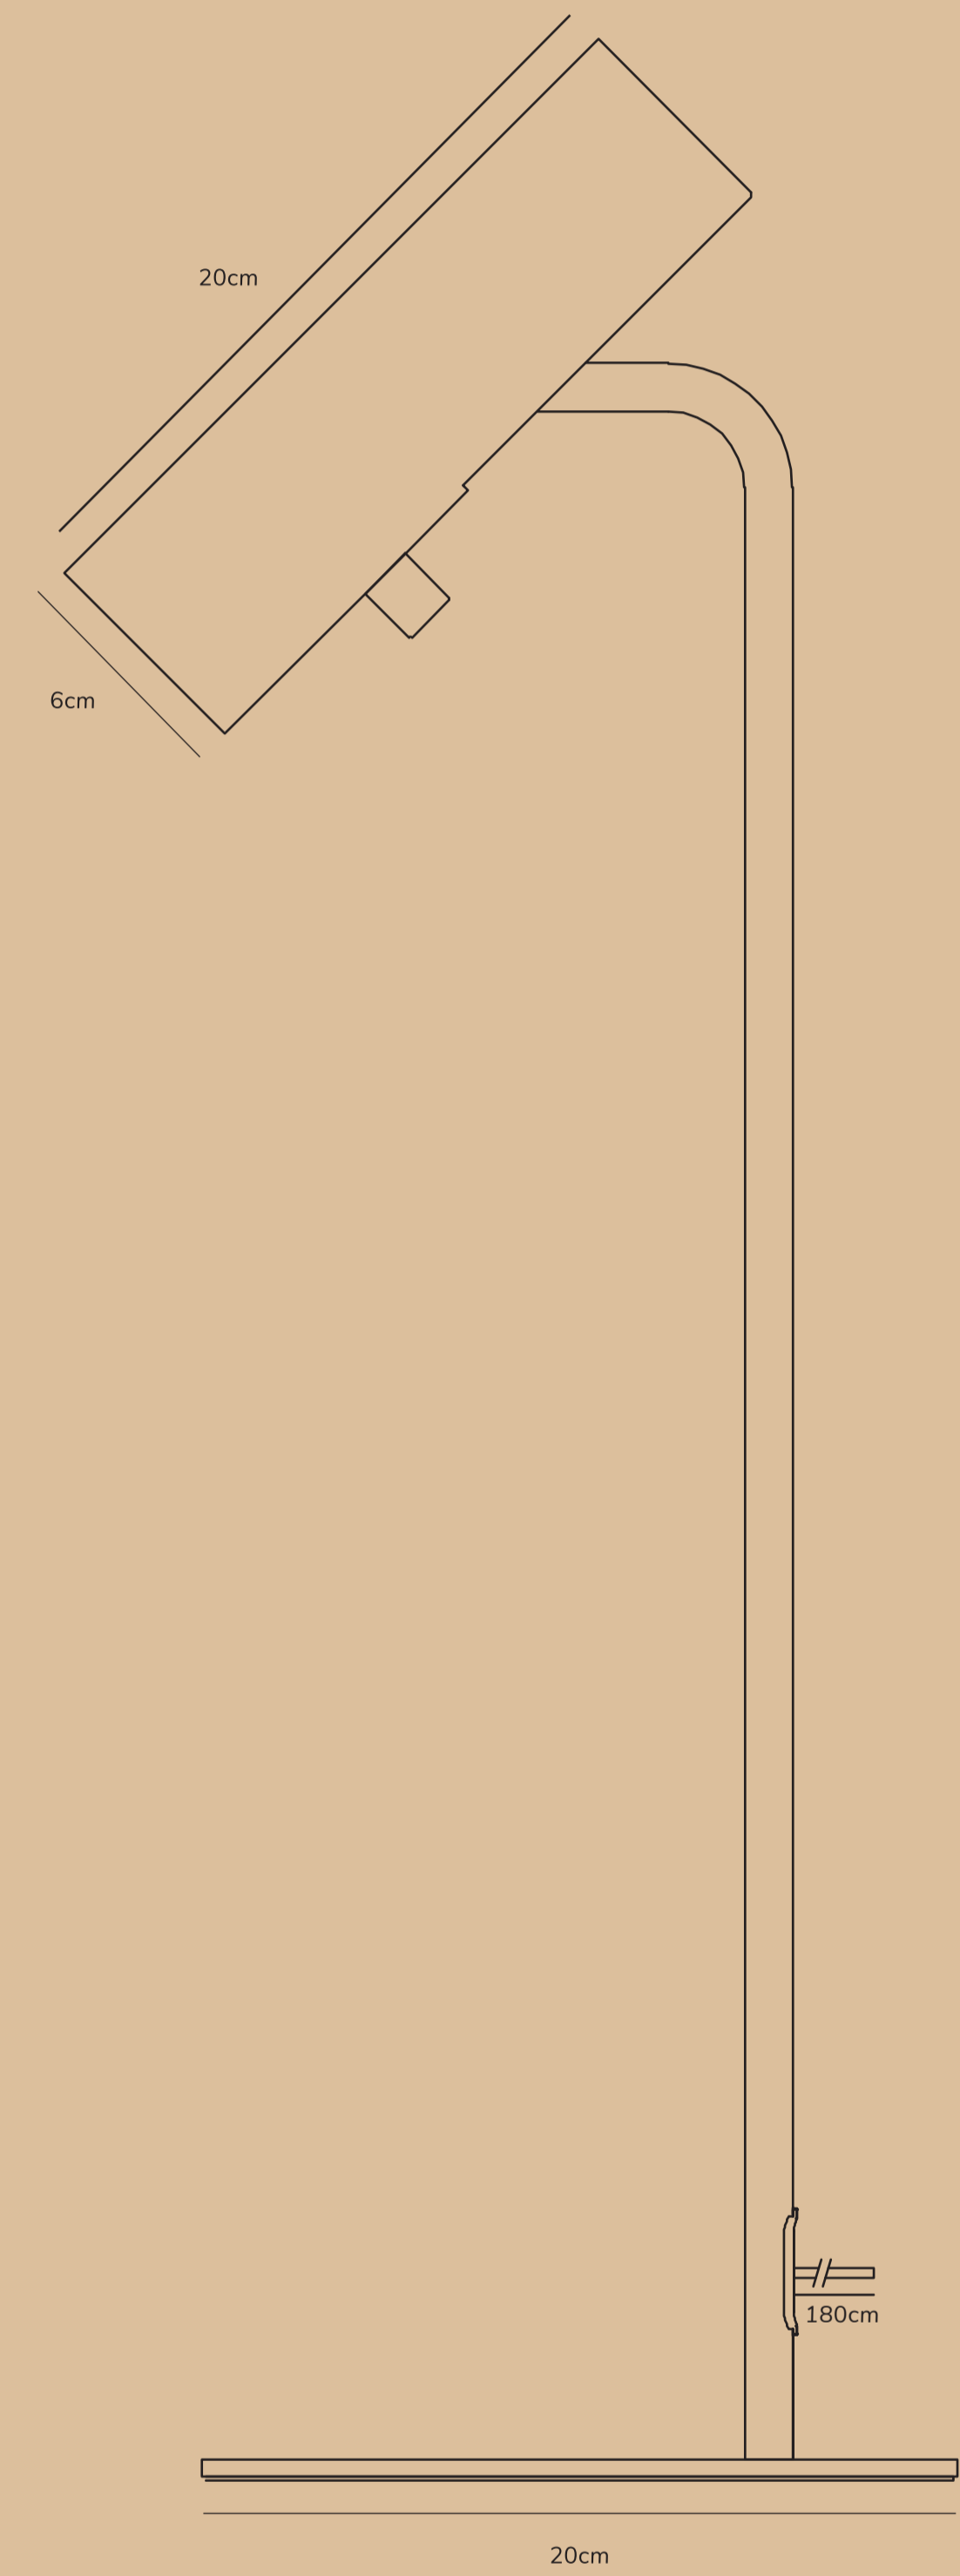

Bønnelycke mdd was established in 1988. Driven by a nosurpressable urge and desire to work constructively and innovatively, Bønnelycke mdd started his career with the design of lamps, furniture and interior decorating. Quickly, he became known as an unconventional architect with no whims and fancies. His ability to challenge and optimize the manufacturing process itself is to be found in Henrik's original professional background as a toolmaker. "It could be fun" and "of course it can be done" – are phrases often used in his company. From day one, the core of his work has been to create products simply because they are needed. Designs by Bønnelycke Mdd grow out of a specific need or requirement expressed by the customer – and by the general public as such. This has resulted in a comprehensive portfolio of projects and designs allowing the company to slowly but steadily expand over the years.

Bønnelycke mdd

MIB

by *Bønnelycke mdd*

Item number 71655001
Color White
Material Metal
IP Class IP20-for indoor use, Class II
Voltage 220-240V ~ 50/60Hz
Cable Textile cable: White 180cm non replaceable
Light source GU10,Max.8W Excl. light source