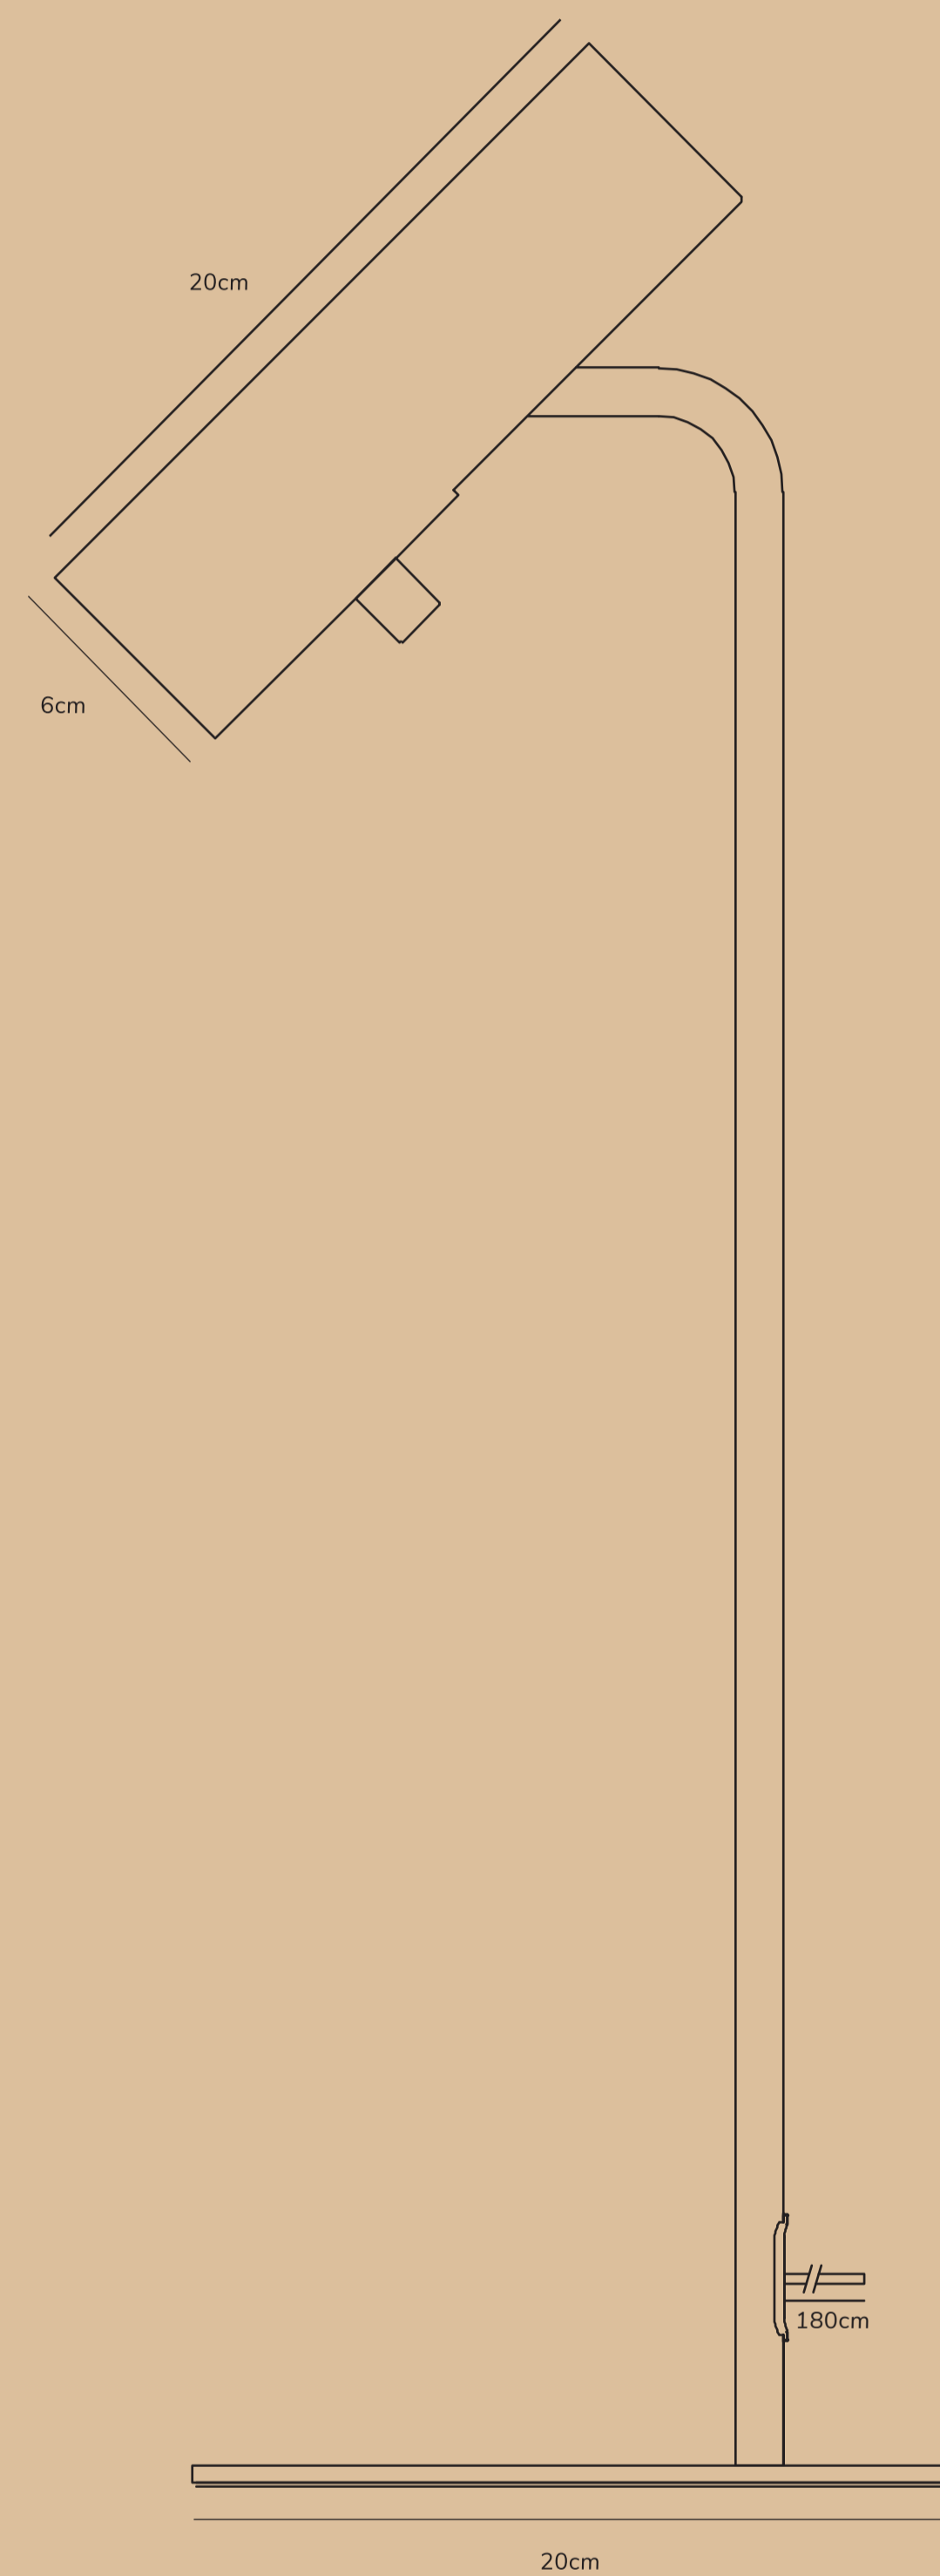

Bønnelycke mdd was established in 1988. Driven by a nosurpressable urge and desire to work constructively and innovatively, Bønnelycke mdd started his career with the design of lamps, furniture and interior decorating. Quickly, he became known as an unconventional architect with no whims and fancies. His ability to challenge and optimize the manufacturing process itself is to be found in Henrik's original professional background as a toolmaker. "It could be fun" and "of course it can be done" – are phrases often used in his company. From day one, the core of his work has been to create products simply because they are needed. Designs by Bønnelycke Mdd grow out of a specific need or requirement expressed by the customer – and by the general public as such. This has resulted in a comprehensive portfolio of projects and designs allowing the company to slowly but steadily expand over the years.

Bønnelycke mdd

MIB

by *Bønnelycke mdd*

Item number 71655003
Color Black
Material Metal
IP Class IP20-for indoor use, Class II
Voltage 220-240V ~ 50/60Hz
Cable Textile cable: Black 180cm non replaceable
Light source GU10,Max.8W Excl. light source

www.dftglobal.com

AAD-19102021.XY