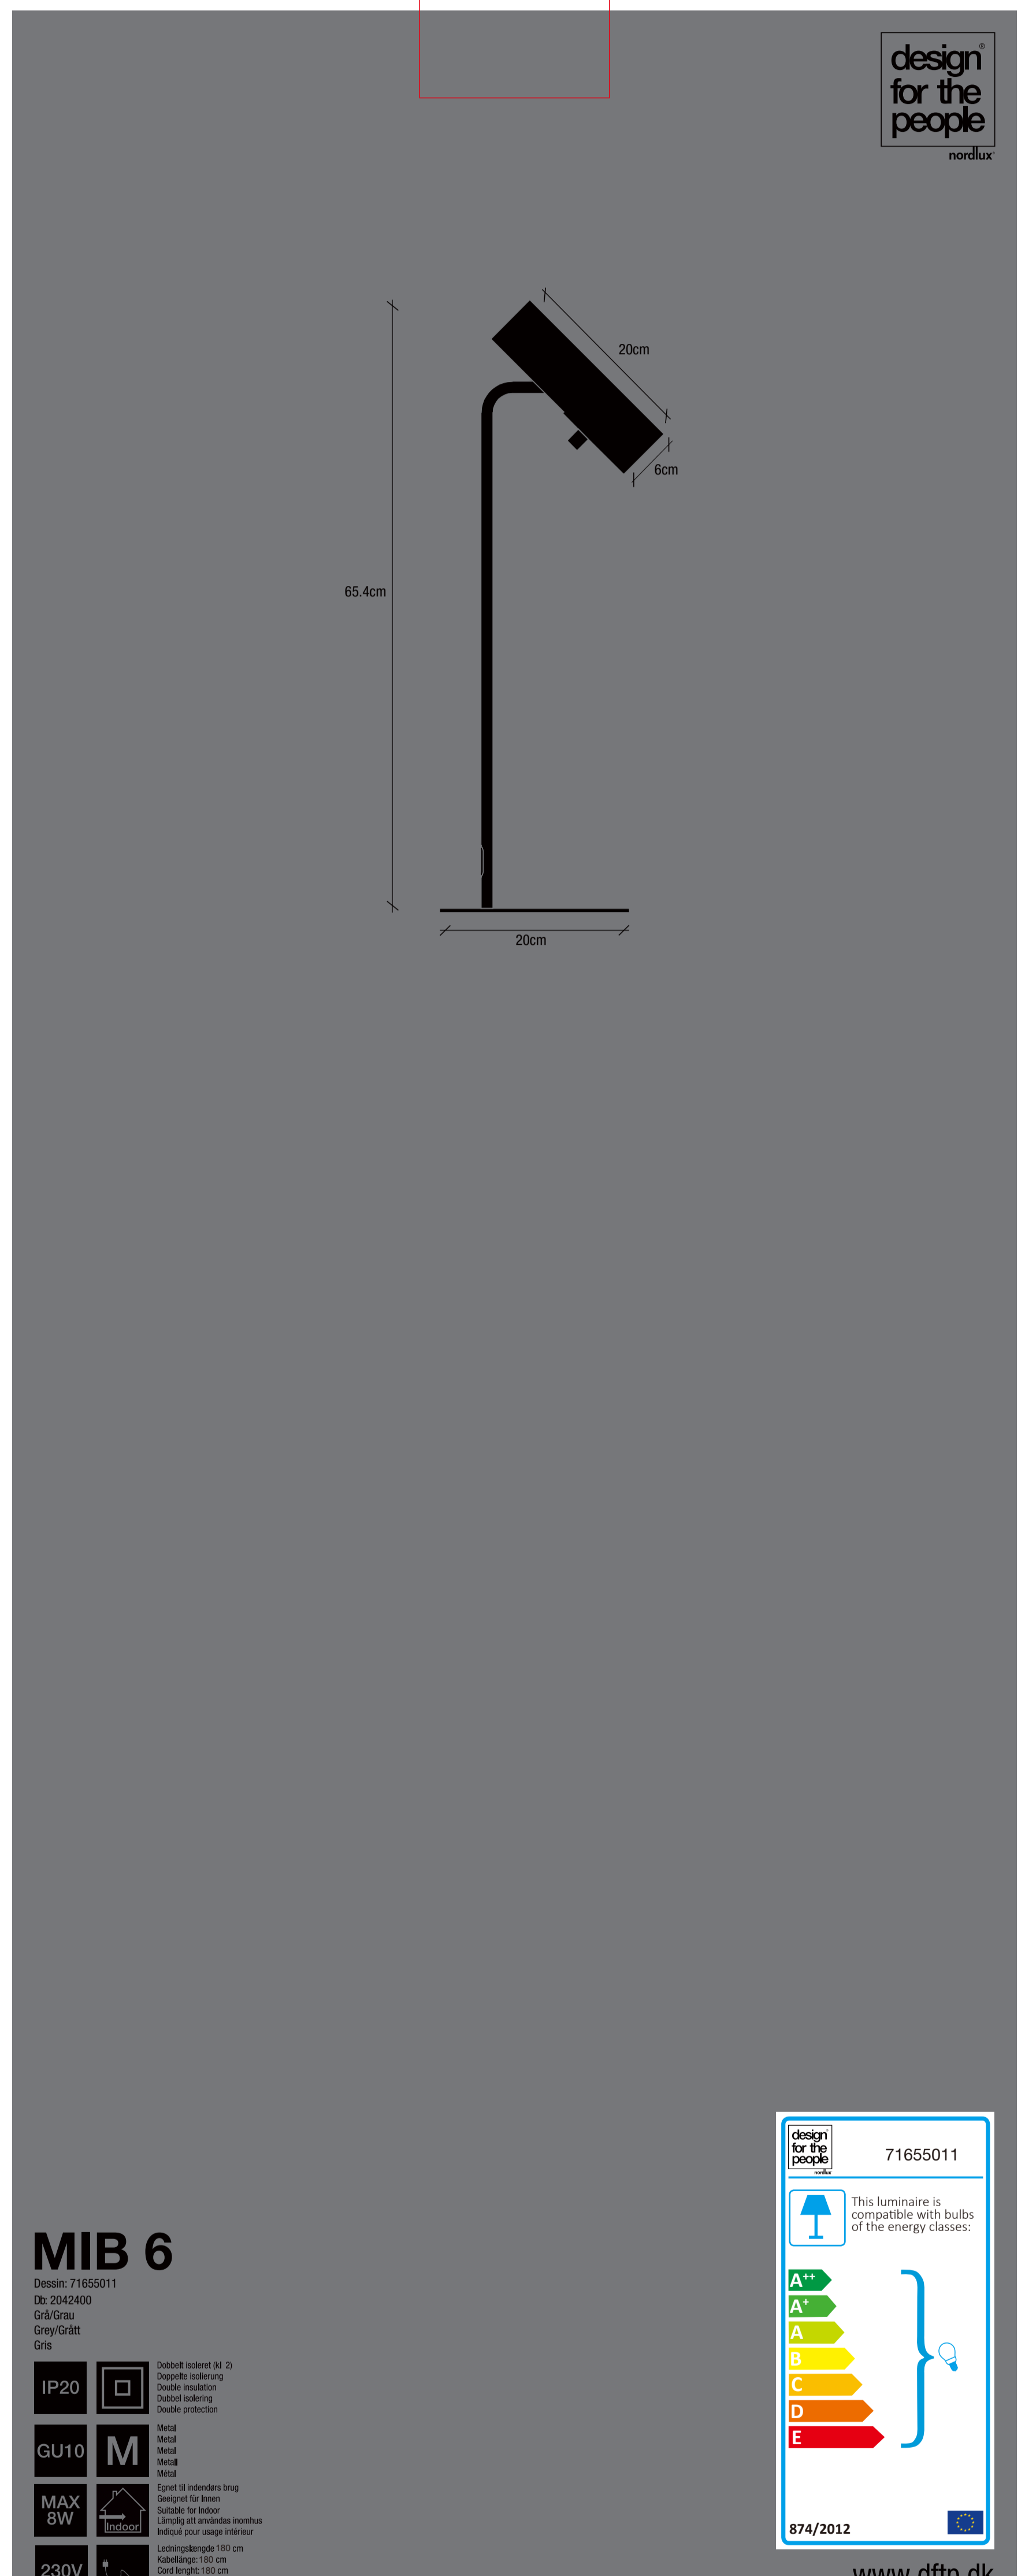

design for the people
nordlux

MIB 6

GU10
Metal
Metal
Metal

BULB NOT INCLUDED

design for the people 71655011

This luminaire is compatible with bulbs of the energy classes:

A++
A+
A
B
C
D
E

874/2012

www.dftp.dk