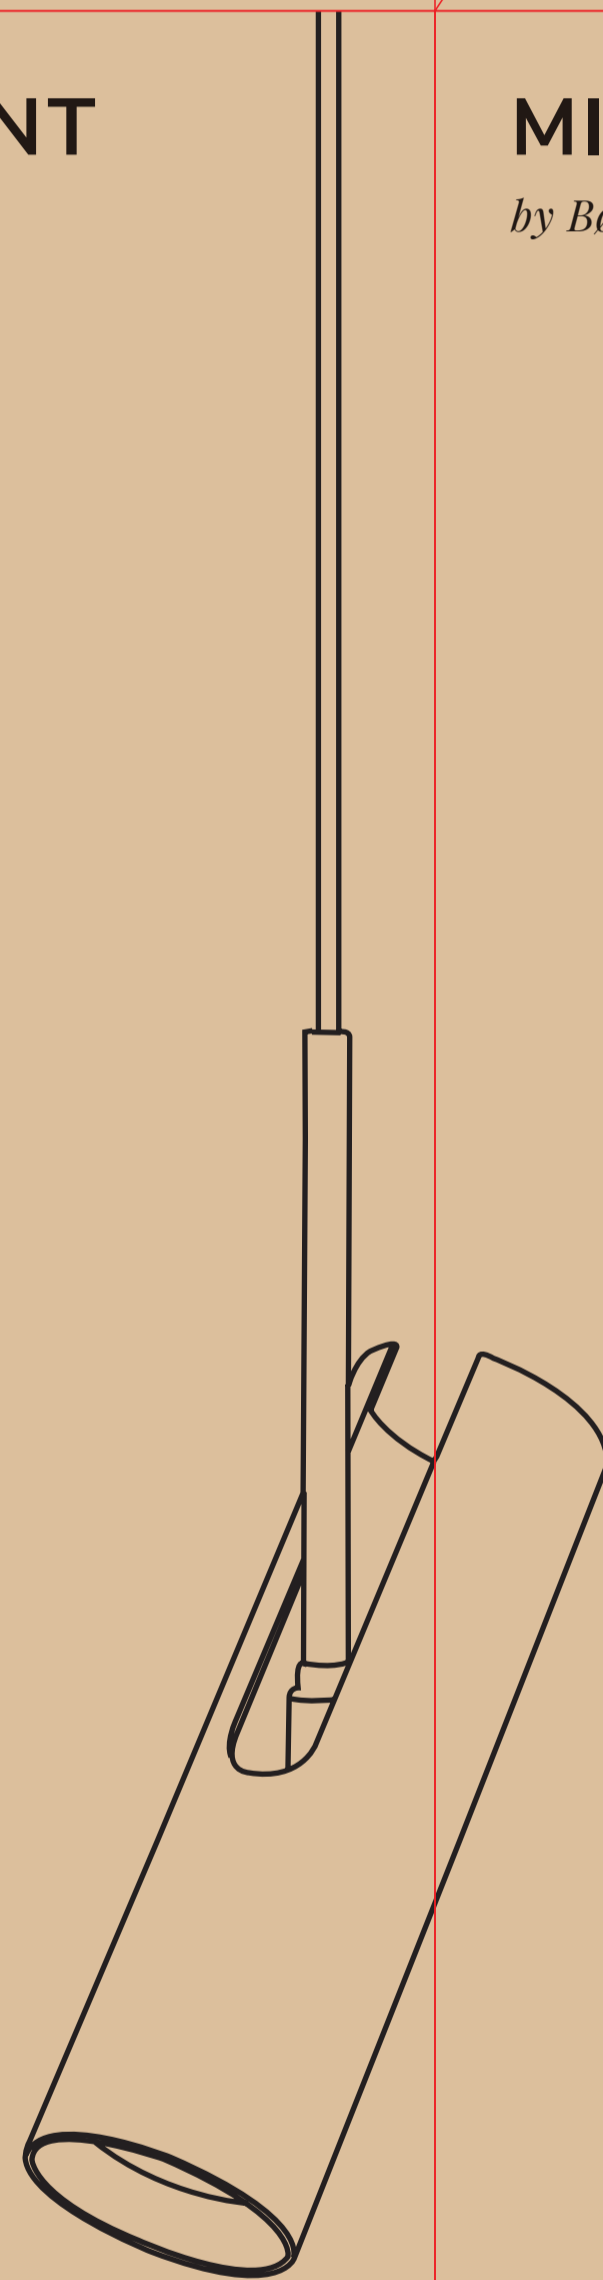

145x145x330mm

K 型号: 71679901/Size:145x145x330mm/2026

■ 注意: “印刷前请认真校对, 否则后果自负”

MIB 6 PENDANT

by Bønnelycke MDD

Bønnelycke MDD was established in 1988. Driven by an irrepressible urge to work constructively and innovatively, Henrik Bønnelycke began his career designing lamps, furniture, and interior decor. He quickly gained recognition as an unconventional architect known for his pragmatic and no-nonsense approach.

His ability to challenge and refine the manufacturing process stems from his original professional background as a toolmaker. "It could be fun" and "of course it can be done" are phrases often heard in his company.

From day one, the core of his work has been to create products simply because they are needed. Designs by Bønnelycke MDD are always rooted in a specific need or requirement. This philosophy has resulted in a comprehensive portfolio of projects and designs, enabling the company to grow steadily over the years.

Bønnelycke MDD

MIB 6 PENDANT

by Bønnelycke MDD

MIB 6 PENDANT

by Bønnelycke MDD

Socket type
GU10

Bulb not
included

LED Max
wattage