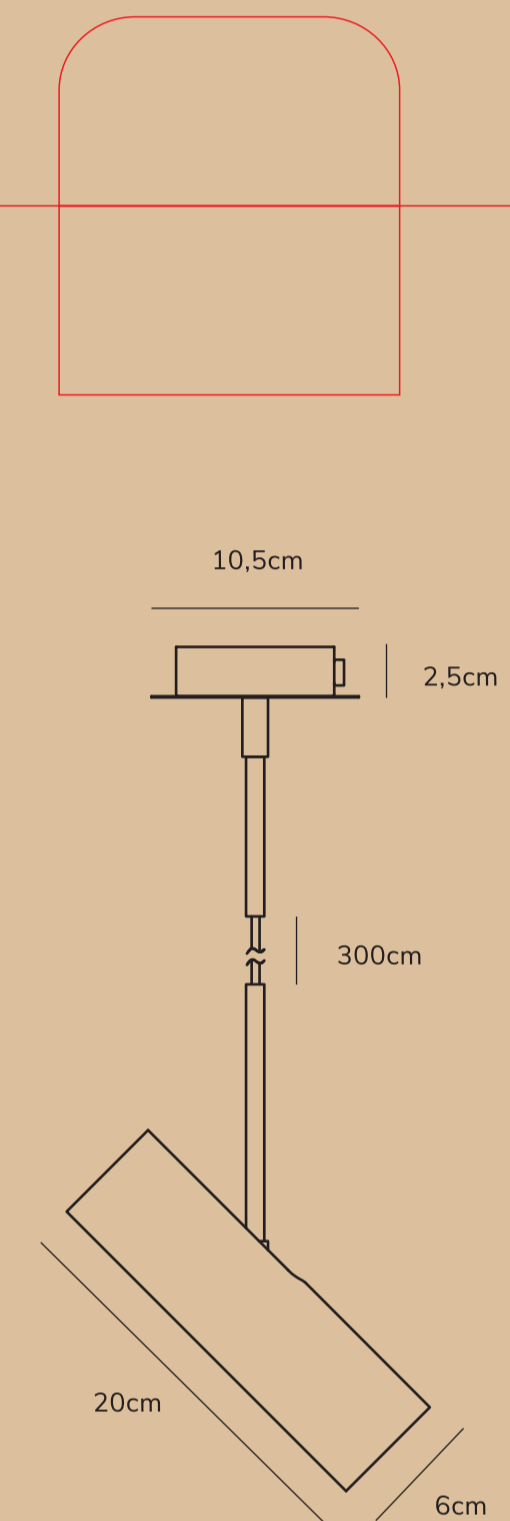

MIB 6 PENDANT

by Bønnelycke MDD

Item number 71679901
Color White
Material Metal
IP Class IP20, indoor use, class II
Voltage 220-240V ~50/60Hz
Cable White textile, 300 cm non replaceable
Light source Excl. GU10, LED Max. 8W

Height x Width x Depth COLOR BOX (CM)	NET WEIGHT COLOR BOX (KG)
33 x 14.5 x 14.5CM	0.15 KG
GROSS WEIGHT COLOR BOX (KG)	VOLUME COLOR BOX (CBM)
1.02 KG	0.007