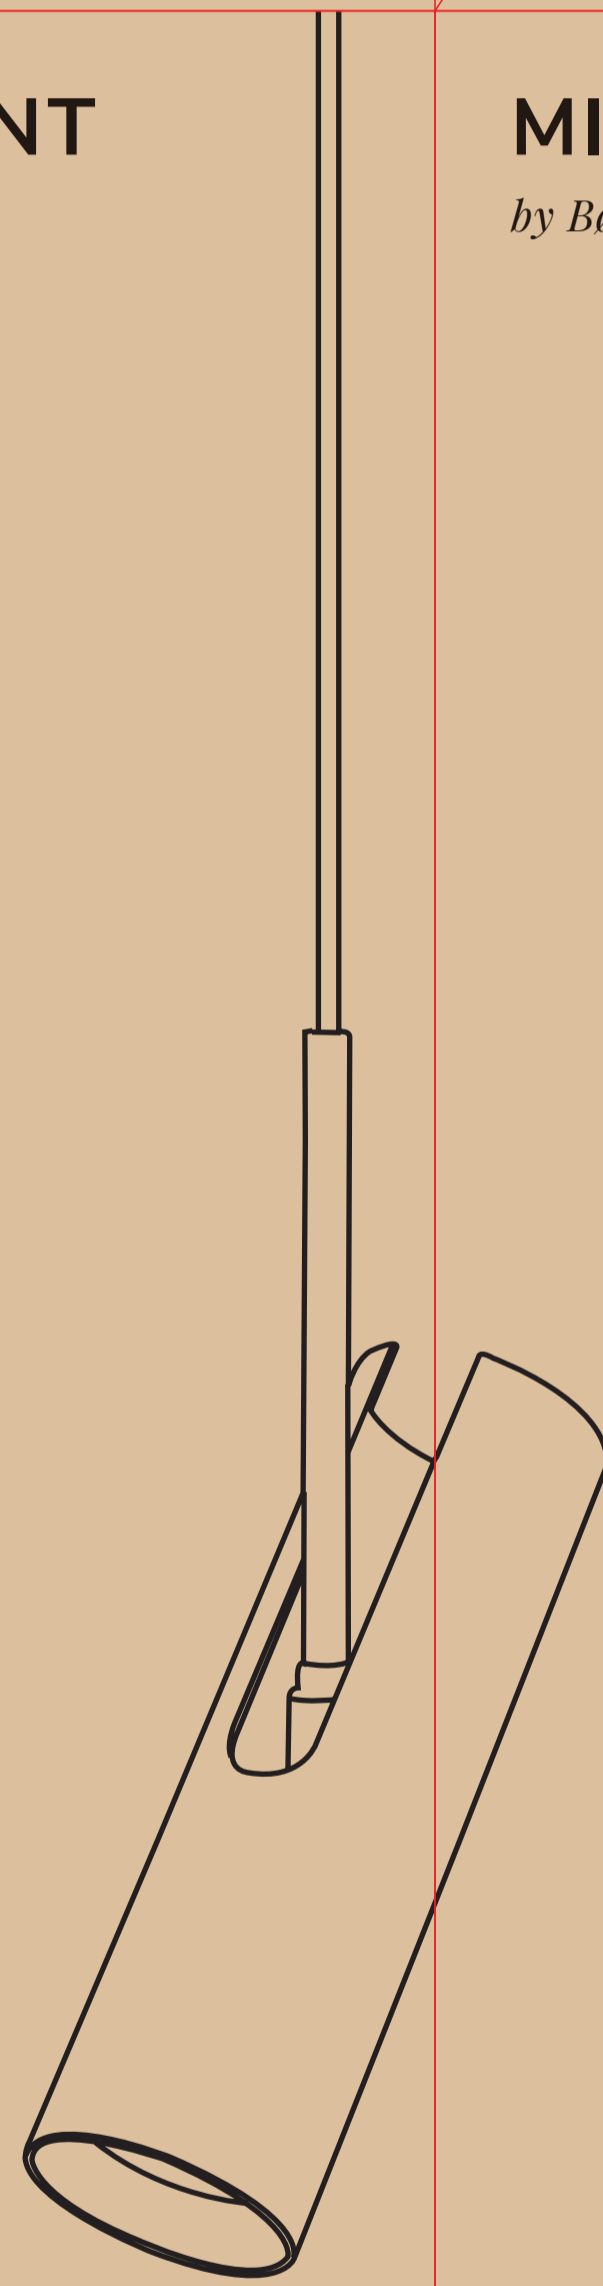

145x145x330mm

K 型号: 71679903/Size:145x145x330mm/2026

■ 注意: “印刷前请认真校对, 否则后果自负”

MIB 6 PENDANT

by Bønnelycke MDD

Bønnelycke MDD was established in 1988. Driven by an irrepressible urge to work constructively and innovatively, Henrik Bønnelycke began his career designing lamps, furniture, and interior decor. He quickly gained recognition as an unconventional architect known for his pragmatic and no-nonsense approach.

His ability to challenge and refine the manufacturing process stems from his original professional background as a toolmaker. "It could be fun" and "of course it can be done" are phrases often heard in his company.

From day one, the core of his work has been to create products simply because they are needed. Designs by Bønnelycke MDD are always rooted in a specific need or requirement. This philosophy has resulted in a comprehensive portfolio of projects and designs, enabling the company to grow steadily over the years.

Bønnelycke MDD

MIB 6 PENDANT

by Bønnelycke MDD

MIB 6 PENDANT

by Bønnelycke MDD

Socket type
GU10

Bulb not
included

LED Max
wattage