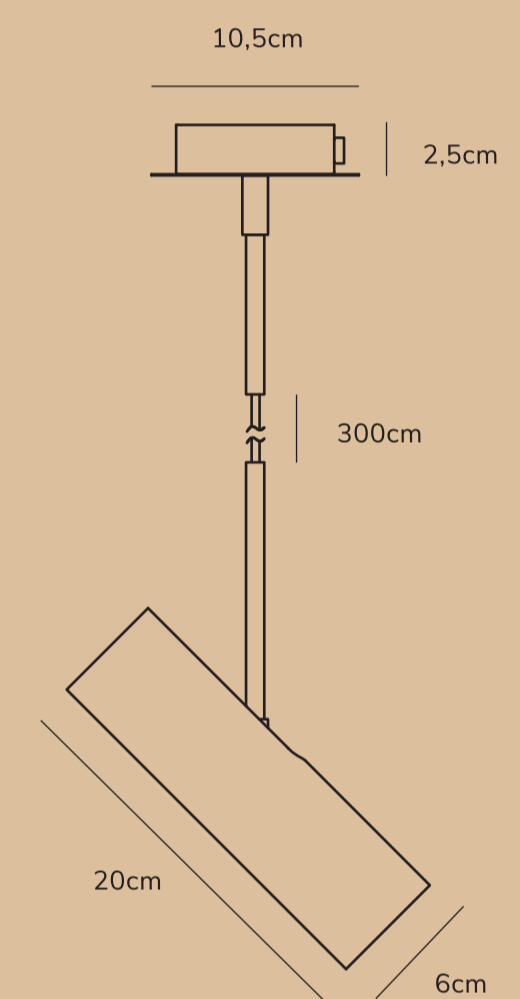

MIB 6 PENDANT

by Bønnelycke MDD

Item number 71679903
Color Black
Material Metal
IP Class IP20, indoor use, class II
Voltage 220-240V ~50/60Hz
Cable Black textile, 300 cm non replaceable
Light source Excl. GU10, LED Max. 8W

Height x Width x Depth COLOR BOX (CM)	NET WEIGHT COLOR BOX (KG)
33 x 14.5 x 14.5CM	0.15 KG
GROSS WEIGHT COLOR BOX (KG)	VOLUME COLOR BOX (CBM)
1.02 KG	0.007