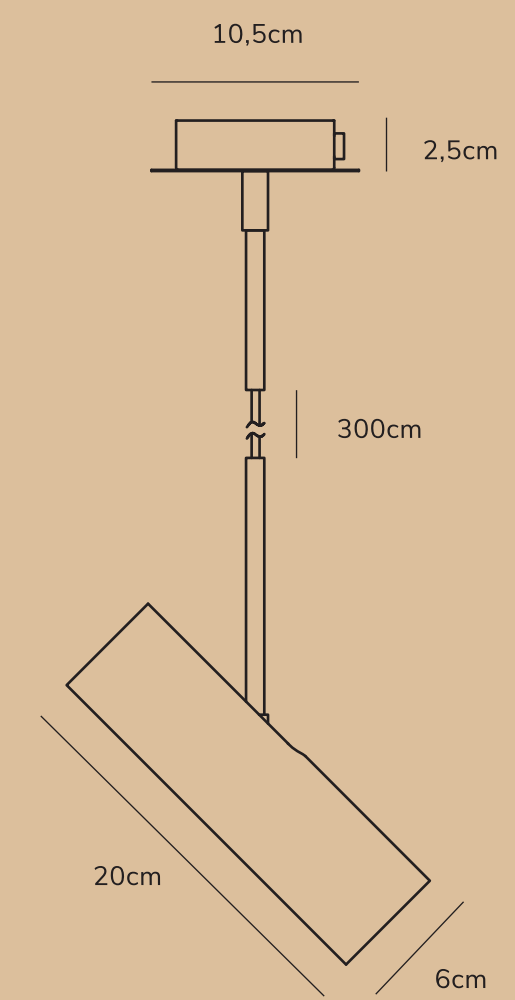

MIB 6 PENDANT

by *Bønnelycke mdd*

Item number 71679933
Color Chrome
Material Metal
IP Class IP20-for indoor use, Class II
Voltage 220-240V - 50/60Hz
Cable Textile cable: Black 300 cm
non replaceable
Light source GU10, Max.8W
Excl. light source

Nordlux UK
Unit 22, Deanfield Cour
B7 1QS Clitheroe Lancashire
01200422777
AAD: 12112024 EL

Height x Width x Depth COLOR BOX (CM)	NET WEIGHT COLOR BOX (KG)
33 x 14.5 x 14.5CM	0.16 KG
GROSS WEIGHT COLOR BOX (KG)	VOLUME COLOR BOX (CBM)
0.91 KG	0.007