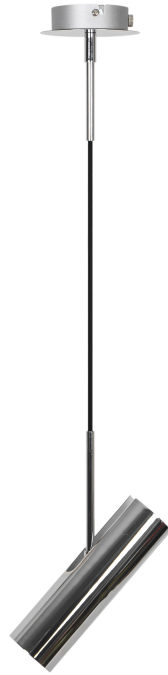

# MIB 6 | PENDANT | CHROME

71679933

Voltage (V): 220-240 Volt  
IP degree: IP20  
Maximum bulb wattage (W): 8  
Class (Class 1, Class 2, Class 3):  
Class 2 (Double isolated)  
Socket type: GU10  
Parallel connection: False

Primary material: Metal  
Secondary material: Plastic  
Colour of the cable: Black  
Length of the cable (cm): 300  
Surface material of the cable:  
Textile  
Is the cable replaceable: False  
Colour: Chrome

Height (cm): 20  
Shade Diameter (cm): 6  
Length (cm): 6  
Tilt Angle (°): 90  
Turning Angle (°): 320

EAN: 5704924014451  
Item Number: 71679933  
Pcs Per Master Carton: 3

Sales Box Height (cm): 33  
Sales Box Width(cm): 14.5  
Sales Box Depth (cm): 14.5  
Sales Box Volume m<sup>3</sup> : 0.0069  
Product net weight (kg): 0.69

- A contemporary yet timeless design
- Slim and elegant
- The tiltable head allows you to adjust the direction of light
- Cool chrome finish

The minimalistic MIB series by Danish designer Bønnelycke MDD is the epitome of elegant design and Nordic elegance. The slender and adjustable lamp head emits a precise and directional light. MIB is beautiful on its own, but also if you place several together.