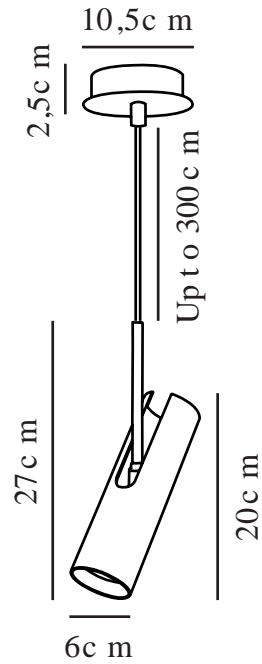

# MIB 6 | PENDANT | CHROME

71679933

Voltage (V): 220-240 Volt  
IP degree: IP20  
Maximum bulb wattage (W): 8  
Class (Class 1, Class 2, Class 3):  
Class 2 (Double isolated)  
Socket type: GU10  
Parallel connection: False

Primary material: Metal  
Secondary material: Plastic  
Colour of the cable: Black  
Length of the cable (cm): 300  
Surface material of the cable:  
Textile  
Is the cable replaceable: False  
Colour: Chrome

Height (cm): 20  
Shade Diameter (cm): 6  
Length (cm): 6  
Tilt Angle (°): 90  
Turning Angle (°): 320

EAN: 5704924014451  
Item Number: 71679933  
Pcs Per Master Carton: 3

Sales Box Height (cm): 33  
Sales Box Width(cm): 14.5  
Sales Box Depth (cm): 14.5  
Sales Box Volume m<sup>3</sup> : 0.0069  
Product net weight (kg): 0.69

- A contemporary yet timeless design
- Slim and elegant
- The tiltable head allows you to adjust the direction of light
- Cool chrome finish

The minimalistic MIB series by Danish designer Bønnelycke MDD is the epitome of elegant design and Nordic elegance. The slender and adjustable lamp head emits a precise and directional light. MIB is beautiful on its own, but also if you place several together.