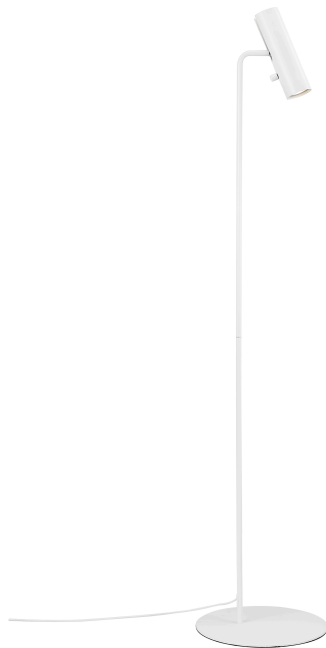

MIB 6 | FLOOR LAMP | WHITE

71704001

Voltage (V): 230 Volt
IP degree: IP20
Maximum bulb wattage (W): 8W
Class (Class 1, Class 2, Class 3):
Class 2 (Double isolated)
Socket type: GU10
Dimmerable: Yes with compatible
bulb
Switch placement: On the fixture

Colour: White
Height (cm): 141
Tube Diameter (cm): 1.27
Shade Diameter (cm): 6
Shade Height (cm): 20
Outdoor base dimension (cm): 30
Tilt Angle (°): 90
Turning Angle (°): 350

Pcs Per Master Carton: 2
Sales Box Height (cm): 76.5
Sales Box Width (cm): 33.5
Sales Box Depth (cm): 8
Sales Box Volume m³ : 0.0205
Product net weight (kg): 3.86

Primary material: Metal
Secondary material: Plastic
Colour of the cable: White
Length of the cable (cm): 250
Surface material of the cable:
Plastic
Is the cable replaceable: False

EAN: 5701581364288
TUN: 1896585
Item Number: 71704001

- Contemporary, yet timeless design
- Slim and elegant
- Tiltable head, possible to adjust light direction
- On/off switch on lamp head

The minimalistic MIB series is steeped in Nordic elegance and boasts excellent usability. MIB invites you to put a spotlight on life. The slender and adjustable lamp head emits a precise and directional light. MIB looks good alone, but also if you place more together and make a statement with light. Designed by Bønnelycke mdd