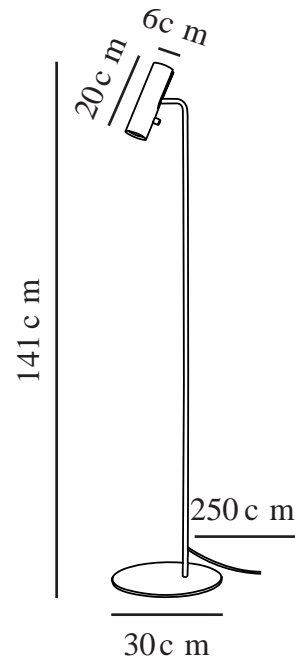

MIB 6 | FLOOR LAMP | WHITE

71704001

Voltage (V): 230 Volt
IP degree: IP20
Maximum bulb wattage (W): 8W
Class (Class 1, Class 2, Class 3):
Class 2 (Double isolated)
Socket type: GU10
Dimmerable: Yes with compatible
bulb
Switch placement: On the fixture

Colour: White
Height (cm): 141
Tube Diameter (cm): 1.27
Shade Diameter (cm): 6
Shade Height (cm): 20
Outdoor base dimension (cm): 30
Tilt Angle (°): 90
Turning Angle (°): 350

Pcs Per Master Carton: 2
Sales Box Height (cm): 76.5
Sales Box Width (cm): 33.5
Sales Box Depth (cm): 8
Sales Box Volume m³ : 0.0205
Product net weight (kg): 3.86

Primary material: Metal
Secondary material: Plastic
Colour of the cable: White
Length of the cable (cm): 250
Surface material of the cable:
Plastic
Is the cable replaceable: False

EAN: 5701581364288
TUN: 1896585
Item Number: 71704001

- Contemporary, yet timeless design
- Slim and elegant
- Tiltable head, possible to adjust light direction
- On/off switch on lamp head

The minimalistic MIB series is steeped in Nordic elegance and boasts excellent usability. MIB invites you to put a spotlight on life. The slender and adjustable lamp head emits a precise and directional light. MIB looks good alone, but also if you place more together and make a statement with light. Designed by Bønnelycke mdd