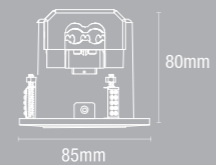

90x95x195mm

BH8.865.1110A1

MIXIT PRO

Item N°: 71810103
 Dø: 2335040
 Sort/Schwarz/Black
 Svart/Noir/Zwart

Light source LED GU10 (Not incl.)
 IP class IP23
 Tilt Angle 30°
 Class Class II
 Material Plastic/Metal

www.nordlux.com
 Nordlux AS · Båttre Havnegade 34 · DK-9000 Aalborg

LED Max 8W
 Double insulation
 Parallel arrangement possible
 Tilt angle 30°
 CE
 UKCA
 Height 80mm
 Hole diameter 76mm
 Holder diameter 76mm
 Diameter of perforation 76mm
 Zap max 76mm

Height x Width x Depth COLOR BOX (CM)	NET WEIGHT COLOR BOX (KG)
9 x 19.5 x 9.5	0.06
GROSS WEIGHT COLOR BOX (KG)	VOLUME COLOR BOX (CBM)
0.23	0.0017

nordlux®

nordlux®

MIXIT PRO

nordlux®
1-KIT

nordlux®

1-KIT

nordlux®