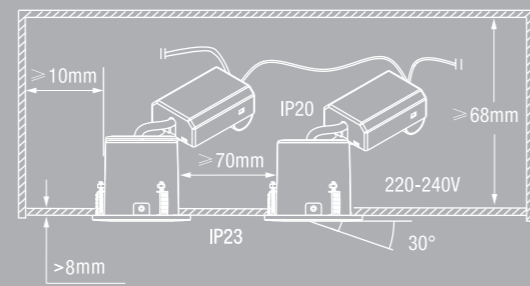

90x95x195mm

BH8.865.1110A1

MIXIT PRO

Item N°: 71810103
 Dø: 2335040
 Sort/Schwarz/Black
 Svart/Noir/Zwart

Light source LED GU10 (Not incl.)
 IP class IP23
 Tilt Angle 30°
 Class Class II
 Material Plastic/Metal

www.nordlux.com
 Nordlux AS · Båttre Havnegade 34 · DK-9000 Aalborg

LED Max 8W
 Double insulation
 Parallel arrangement possible
 Tilt angle 30°
 CE
 UKCA
 Height 80mm
 Hole diameter 76mm
 Holder diameter 76mm
 Diameter of perforation 76mm
 Zap max 76mm

Height x Width x Depth COLOR BOX (CM)	NET WEIGHT COLOR BOX (KG)
9 x 19.5 x 9.5	0.06
GROSS WEIGHT COLOR BOX (KG)	VOLUME COLOR BOX (CBM)
0.23	0.0017

nordlux®

nordlux®

MIXIT PRO

nordlux®
1-KIT

nordlux®

1-KIT

nordlux®